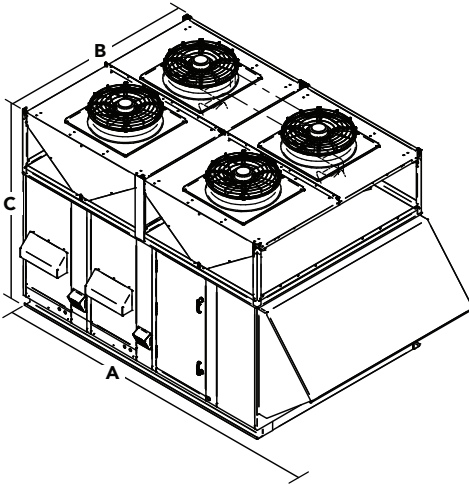

Standard & Optional Features:

- Capacity from 10 - 47 Tons
- Airflow from 2,500 - 11,000 CFM
- 2" Foam-Injected Double-Wall Construction (R-13)
- Hinged, Double-Walled Access Doors
- 6-Row Intertwined Air Coils
- Modulating Reheat Circuit
- Switchable SubCooling Circuit
- Scroll Compressors (Optional Lead VFD)
- All-Digital Controls with BAS Integration
- Direct Drive EC Plenum Supply Blowers
- Modulating Electric or Gas Heat
- 2500 Hour Salt-Spray Rated Cabinet
- MicroChannel Condenser Coils
- Up to 6" of Media Filtration
- Multiple Service Access Points
- Reduced Cabinet Weight
- Compact Footprint
- Optional 10,000 Hour Corrosion Protection

AK Series Dimensions

PRAK 3 Series Cabinet

PRAK Horizontal Discharge

PRAK 5 Series Cabinet

PRAK Vertical Discharge

Note: Dimensions will be dependent on option content, and other field added features. Consult final selection drawings for complete details.

Please Note, all dimensions are preliminary.

Model:	Tonnage:	Cabinet:	Maximum Airflow:	Heat Range:	Length: (A)	Width: (B)	Height: (C)
PRAK120	10	3 Series	2,500	up to 400MBH	115.5	80.0	77.0
PRAK150	12	3 Series	3,125	up to 400MBH	115.5	80.0	77.0
PRAK180	15	3 Series	3,750	up to 400MBH	115.5	80.0	77.0
PRAK210	18	3 Series	4,375	up to 400MBH	115.5	80.0	77.0
PRAK240	20	3 Series	5,000	up to 400MBH	115.5	80.0	77.0
PRAK241	20	5 Series	5,000	up to 1200MBH	151.875	85.0	98.0
PRAK300	25	5 Series	6,250	up to 1200MBH	151.875	85.0	98.0
PRAK360	30	5 Series	7,500	up to 1200MBH	151.875	85.0	98.0
PRAK420	35	5 Series	8,750	up to 1200MBH	151.875	85.0	98.0
PRAK540	47	5 Series	11,000	up to 1200MBH	151.875	85.0	98.0