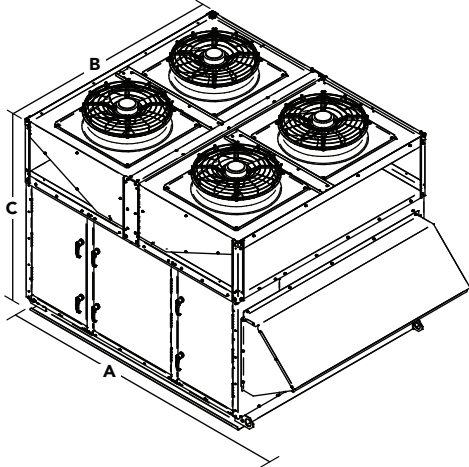

AK Series Dimensions

PRAK 3 Series Cabinet

PRAK Horizontal Discharge