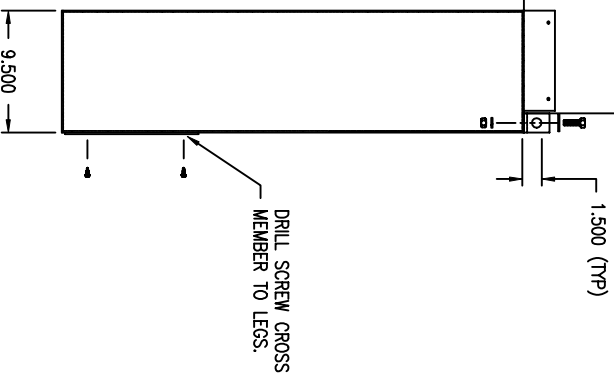

ASSY, MOUNTING LEGS 36" HIGH
 AirRite TT Series
 Model 112

DETAIL A

DRILL SCREW LEGS INTO SIDE OF CABINET.

BOLT LEGS TO THE SECTION
 THRU THE LIFTING LUGS.
 1/2" 13NC X 1.5" BOLTS.

DRILL SCREW MOUNTING LEG
 TO UNDERSIDE OF SECTION.

DETAIL B

PRELIMINARY

NOTE:
 1.) DRAWING IS NOT TO SCALE.

Weather-Rite Inc.