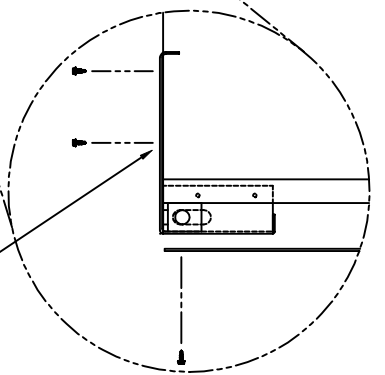

ASSY, MOUNTING LEGS 36" HIGH
 AirRite TT Series
 Model 112

DETAIL A

DRILL SCREW LEGS INTO SIDE OF CABINET.

BOLT LEGS TO THE SECTION
 THRU THE LIFTING LUGS.
 1/2" 13NC X 1.5" BOLTS.

DRILL SCREW MOUNTING LEG
 TO UNDERSIDE OF SECTION.

DETAIL B

PRELIMINARY

NOTE:
 1.) DRAWING IS NOT TO SCALE.

Weather-Rite Inc.