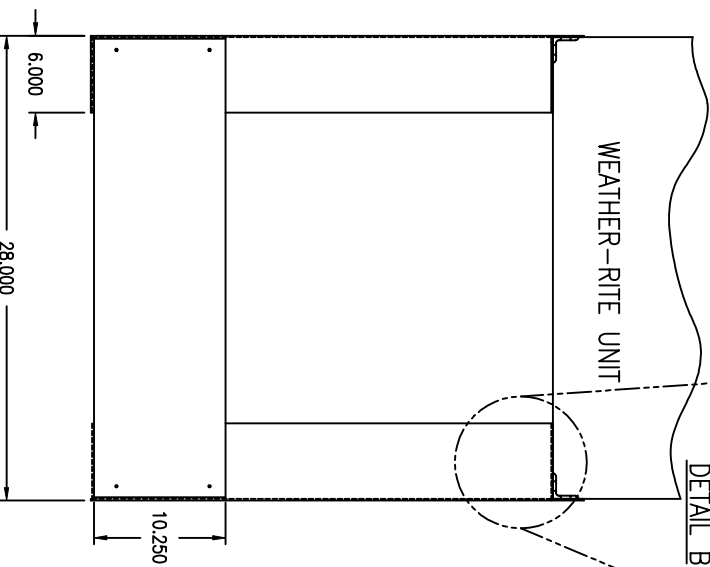

ASSY, MOUNTING LEGS 36" HIGH
 AirRite TT Series
 Model 112

DETAIL A

DRILL SCREW LEGS INTO SIDE OF CABINET.

BOLT LEGS TO THE SECTION
 THRU THE LIFTING LUGS.
 1/2" 13NC X 1.5" BOLTS.

DRILL SCREW MOUNTING LEG
 TO UNDERSIDE OF SECTION.

DETAIL B

PRELIMINARY

NOTE:
 1.) DRAWING IS NOT TO SCALE.

Weather-Rite Inc.