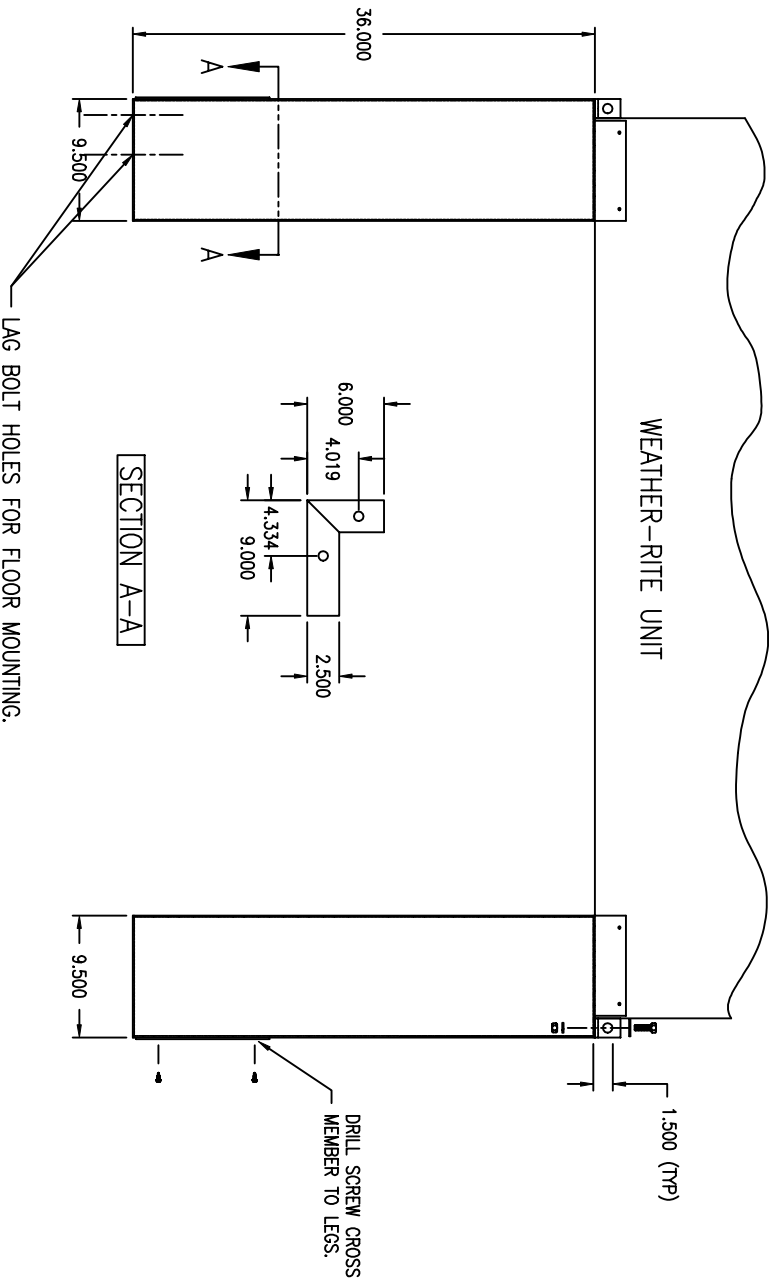

ASSY, MOUNTING LEGS 36" HIGH
 AirRite TT Series
 Model 112

DETAIL A

DRILL SCREW LEGS INTO SIDE OF CABINET.

BOLT LEGS TO THE SECTION
 THRU THE LIFTING LUGS.
 1/2" 13NC X 1.5" BOLTS.

DRILL SCREW MOUNTING LEG
 TO UNDERSIDE OF SECTION.

DETAIL B

PRELIMINARY

NOTE:
 1.) DRAWING IS NOT TO SCALE.

Weather-Rite Inc.