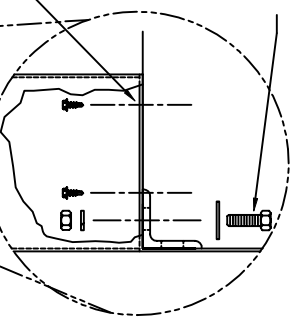

ASSY, MOUNTING LEGS 36" HIGH
 AirRite TT Series
 Model 112

DETAIL A

DRILL SCREW LEGS INTO SIDE OF CABINET.

BOLT LEGS TO THE SECTION
 THRU THE LIFTING LUGS.
 1/2" 13NC X 1.5" BOLTS.

DRILL SCREW MOUNTING LEG
 TO UNDERSIDE OF SECTION.

DETAIL B

PRELIMINARY

NOTE:
 1.) DRAWING IS NOT TO SCALE.

Weather-Rite Inc.