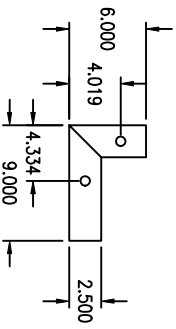

ASSY, MOUNTING LEGS 36" HIGH
 AirRite TT Series
 Model 112

DETAIL A

DRILL SCREW LEGS INTO SIDE OF CABINET.

BOLT LEGS TO THE SECTION
 THRU THE LIFTING LUGS.
 1/2" 13NC X 1.5" BOLTS.

DRILL SCREW MOUNTING LEG
 TO UNDERSIDE OF SECTION.

DETAIL B

PRELIMINARY

NOTE:
 1.) DRAWING IS NOT TO SCALE.

Weather-Rite Inc.