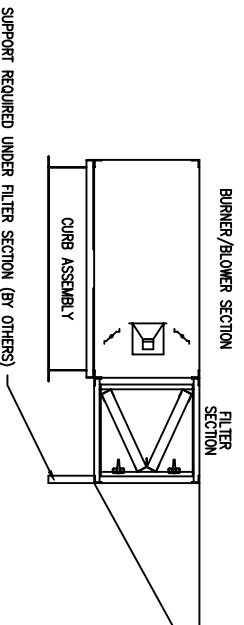

ASSY, CURB 16"
 AirRite TT Series
 Model 112
 CURB UNDER BLOWER/BURNER SECTION

NOTE: CURB IS SHIPPED IN PIECES
 AND FIELD ASSEMBLY IS REQ'D

SUPPORT REQUIRED UNDER FILTER SECTION (BY OTHERS)

NOTE:
 1.) DRAWING IS NOT TO SCALE.