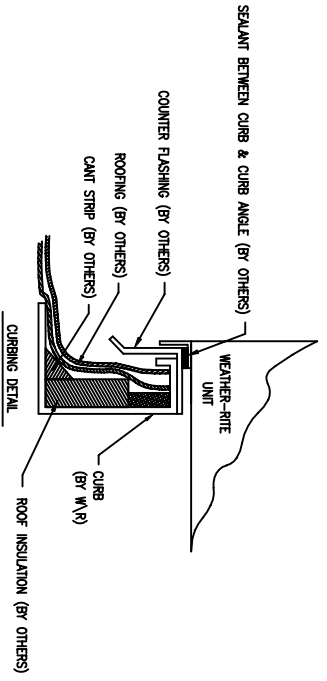

ASSY, CURB 16"
 AirRite TT Series
 Model 112
 CURB UNDER BLOWER/BURNER SECTION

NOTE: CURB IS SHIPPED IN PIECES
 AND FIELD ASSEMBLY IS REQ'D

SUPPORT REQUIRED UNDER FILTER SECTION (BY OTHERS)

NOTE:
 1.) DRAWING IS NOT TO SCALE.