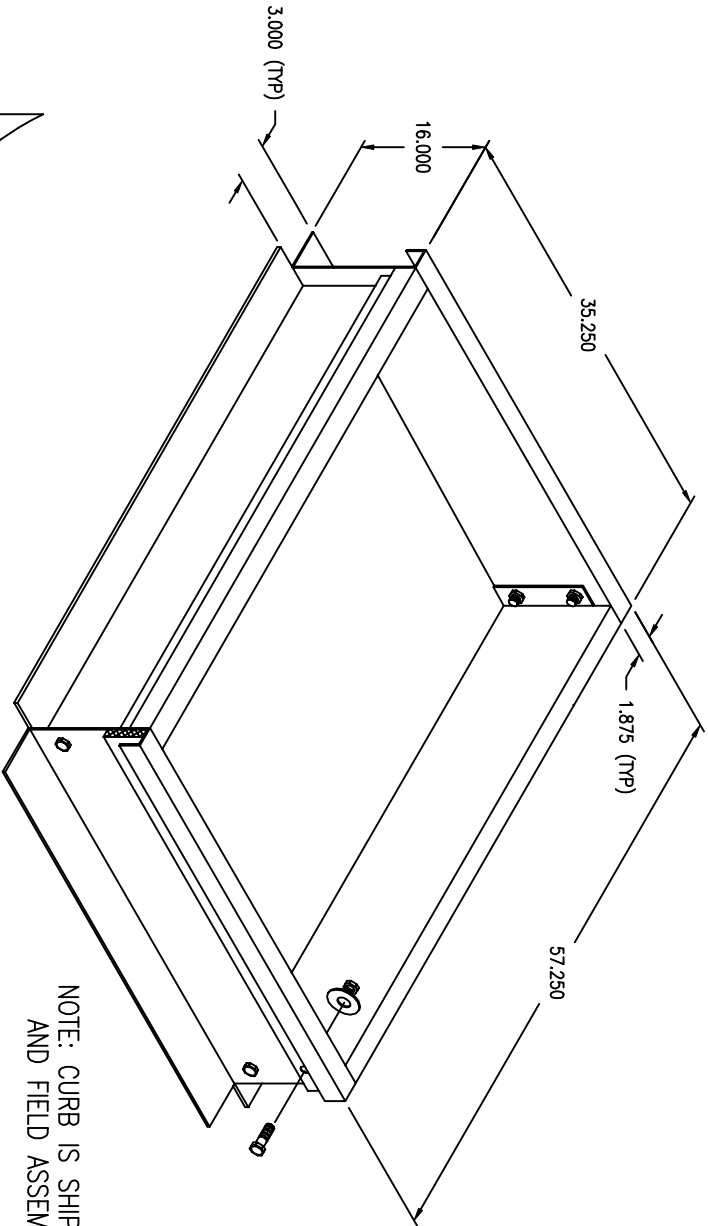

ASSY, CURB 16"
 AirRite TT Series
 Model 112
 CURB UNDER BLOWER/BURNER SECTION

NOTE: CURB IS SHIPPED IN PIECES
 AND FIELD ASSEMBLY IS REQ'D

SUPPORT REQUIRED UNDER FILTER SECTION (BY OTHERS)

NOTE:
 1.) DRAWING IS NOT TO SCALE.