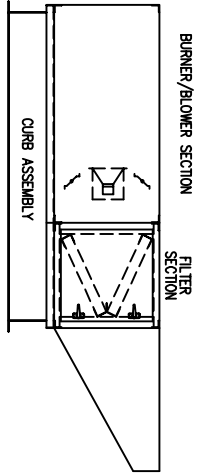

ASSY, CURB 16"
 AirRite TT Series
 Model 112
 CURB UNDER BLOWER/BURNER/FILTER SECTION

NOTE: CURB IS SHIPPED IN PIECES
 AND FIELD ASSEMBLY IS REQ'D

PRELIMINARY

NOTE:
 1.) DRAWING IS NOT TO SCALE.

Weather-Rite Inc.