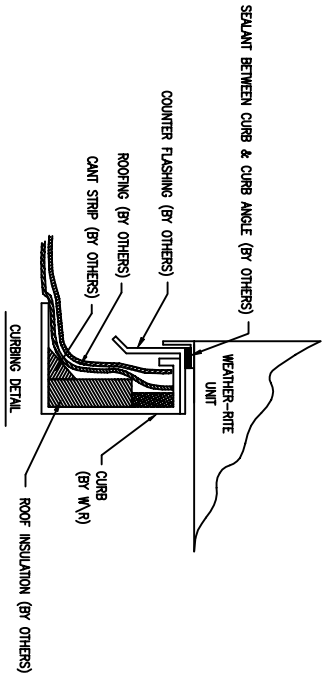

ASSY, CURB 16"
 AirRite TT Series
 Model 112
 CURB UNDER BLOWER/BURNER/FILTER SECTION

NOTE: CURB IS SHIPPED IN PIECES
 AND FIELD ASSEMBLY IS REQ'D

PRELIMINARY

NOTE:
 1.) DRAWING IS NOT TO SCALE.

Weather-Rite Inc.