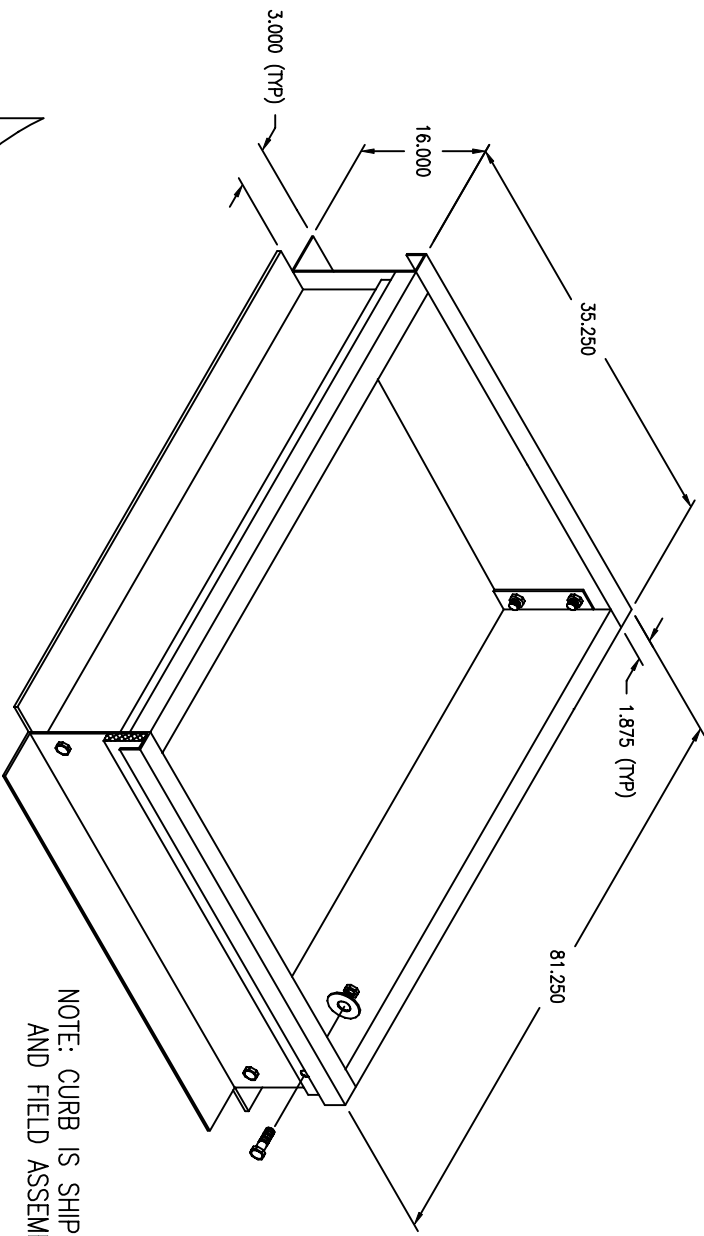

ASSY, CURB 16"
 AirRite TT Series
 Model 112
 CURB UNDER BLOWER/BURNER/FILTER SECTION

NOTE: CURB IS SHIPPED IN PIECES
 AND FIELD ASSEMBLY IS REQ'D

PRELIMINARY

NOTE:
 1.) DRAWING IS NOT TO SCALE.

Weather-Rite Inc.