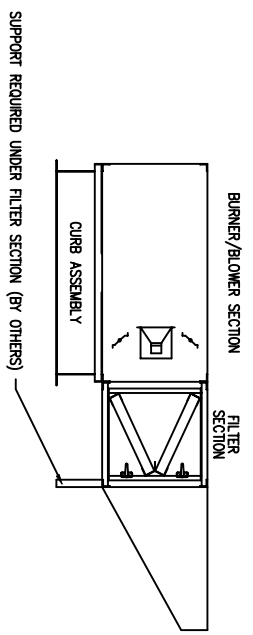

ASSY, CURB 24"  
 AirRite TT Series  
 Model 112  
 CURB UNDER BLOWER/BURNER SECTION

NOTE: CURB IS SHIPPED IN PIECES  
 AND FIELD ASSEMBLY IS REQ'D

SUPPORT REQUIRED UNDER FILTER SECTION (BY OTHERS)

PRELIMINARY

NOTE:  
 1.) DRAWING IS NOT TO SCALE.