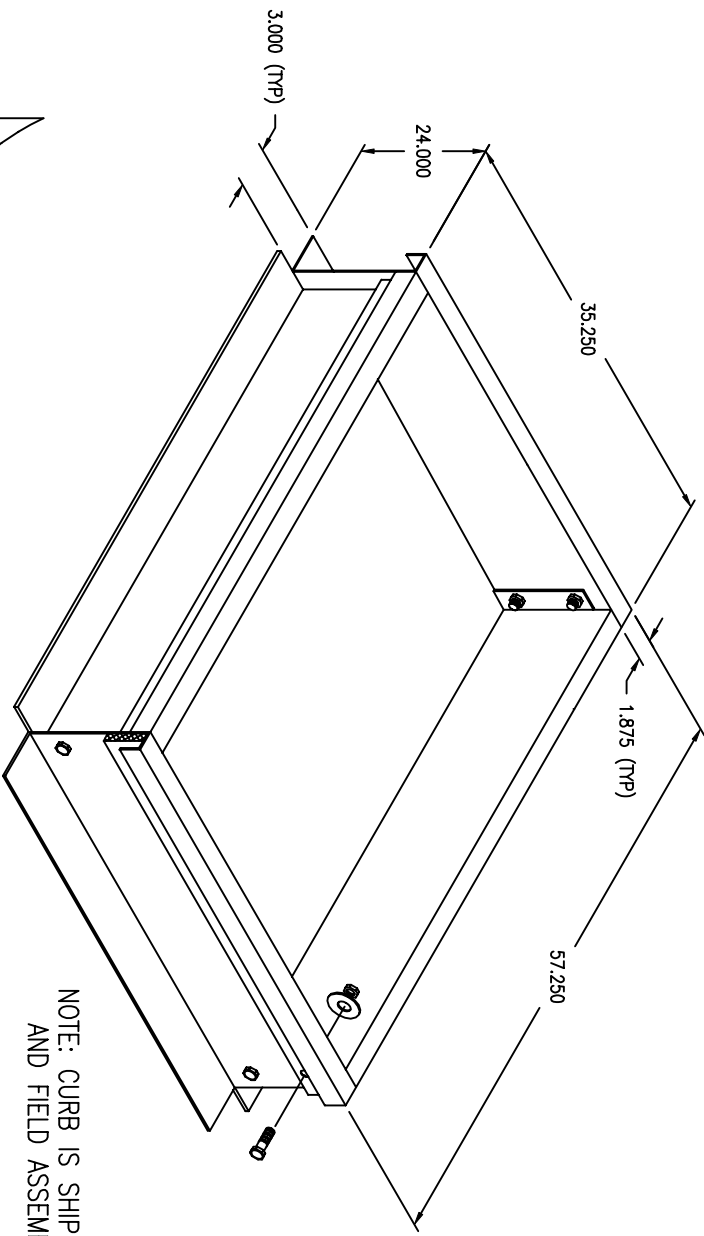

ASSY, CURB 24"  
 AirRite TT Series  
 Model 112  
 CURB UNDER BLOWER/BURNER SECTION

NOTE: CURB IS SHIPPED IN PIECES  
 AND FIELD ASSEMBLY IS REQ'D

SUPPORT REQUIRED UNDER FILTER SECTION (BY OTHERS)

PRELIMINARY

NOTE:  
 1.) DRAWING IS NOT TO SCALE.