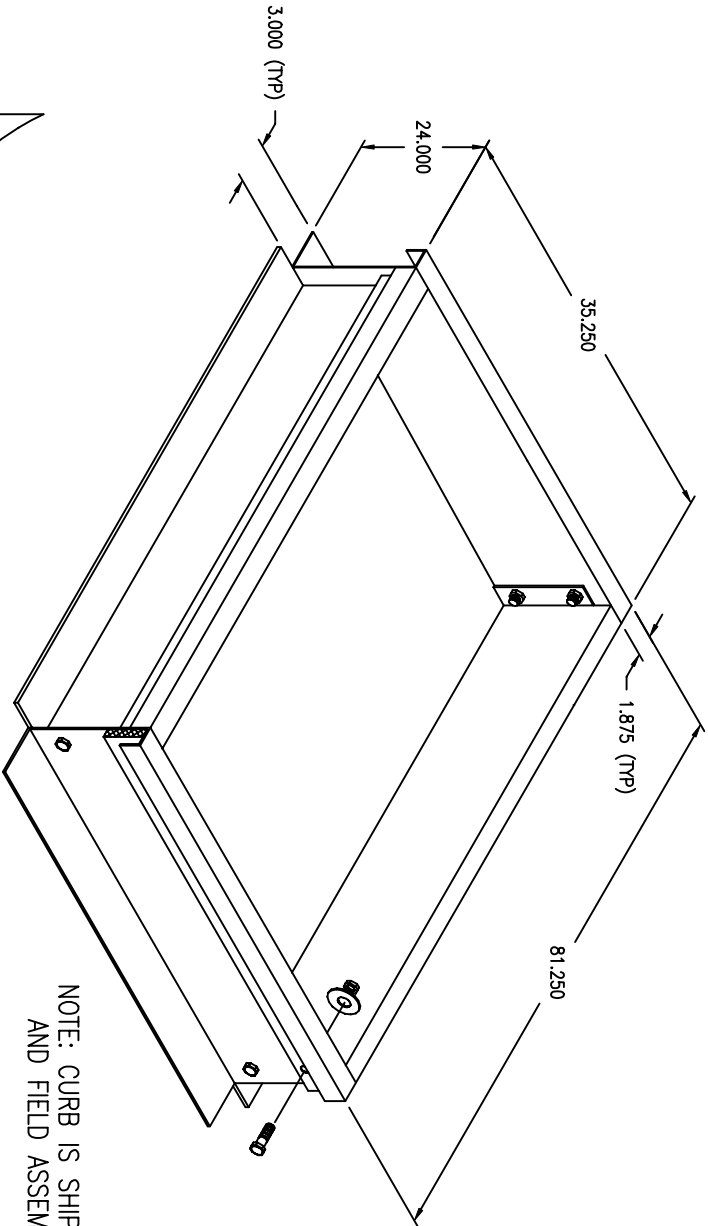

ASSY, CURB 24"
 AirRite TT Series
 Model 112
 CURB UNDER BLOWER/BURNER/FILTER SECTION

NOTE: CURB IS SHIPPED IN PIECES
 AND FIELD ASSEMBLY IS REQ'D

NOTE:
 1.) DRAWING IS NOT TO SCALE.

PRELIMINARY

Weather-Rite Inc.