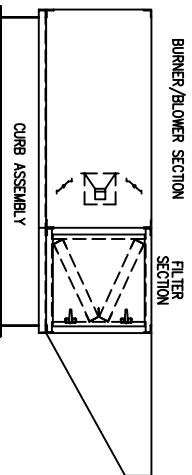

ASSY, CURB 24"
 AirRite TT Series
 Model 112
 CURB UNDER BLOWER/BURNER/FILTER SECTION

NOTE: CURB IS SHIPPED IN PIECES
 AND FIELD ASSEMBLY IS REQ'D

NOTE:
 1.) DRAWING IS NOT TO SCALE.

PRELIMINARY

Weather-Rite Inc.