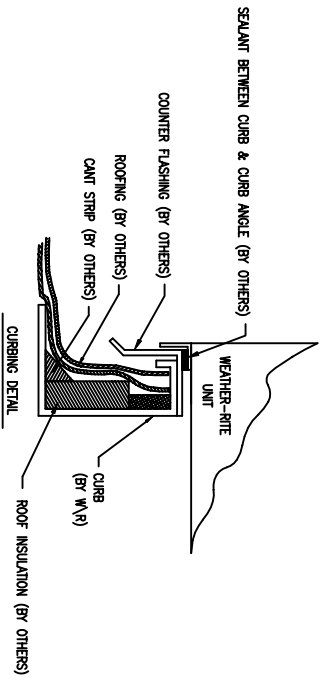

ASSY, CURB 24"
 AirRite TT Series
 Model 112
 CURB UNDER BLOWER/BURNER/FILTER SECTION

NOTE: CURB IS SHIPPED IN PIECES
 AND FIELD ASSEMBLY IS REQ'D

NOTE:
 1.) DRAWING IS NOT TO SCALE.

PRELIMINARY

Weather-Rite Inc.