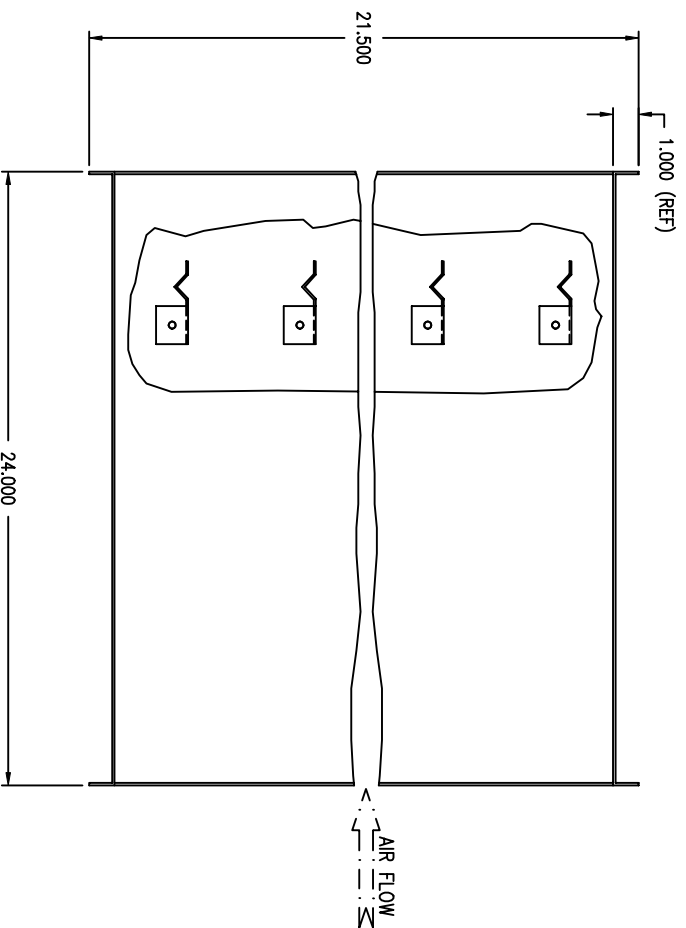

ASSY, DBL DEFLECTION LOUVER
AirRite TT Series
Model 1112

NOTE:
1.) DRAWING IS NOT TO SCALE.

PRELIMINARY

Weather-Right Inc.