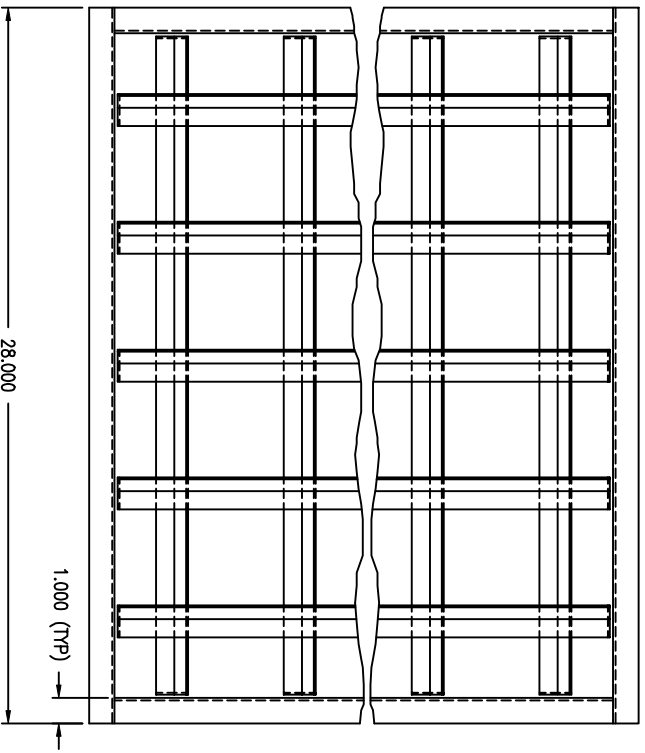

ASSY, DBL DEFLECTION LOUVER
AirRite TT Series
Model 1112

NOTE:
1.) DRAWING IS NOT TO SCALE.

PRELIMINARY

Weather-Right Inc.