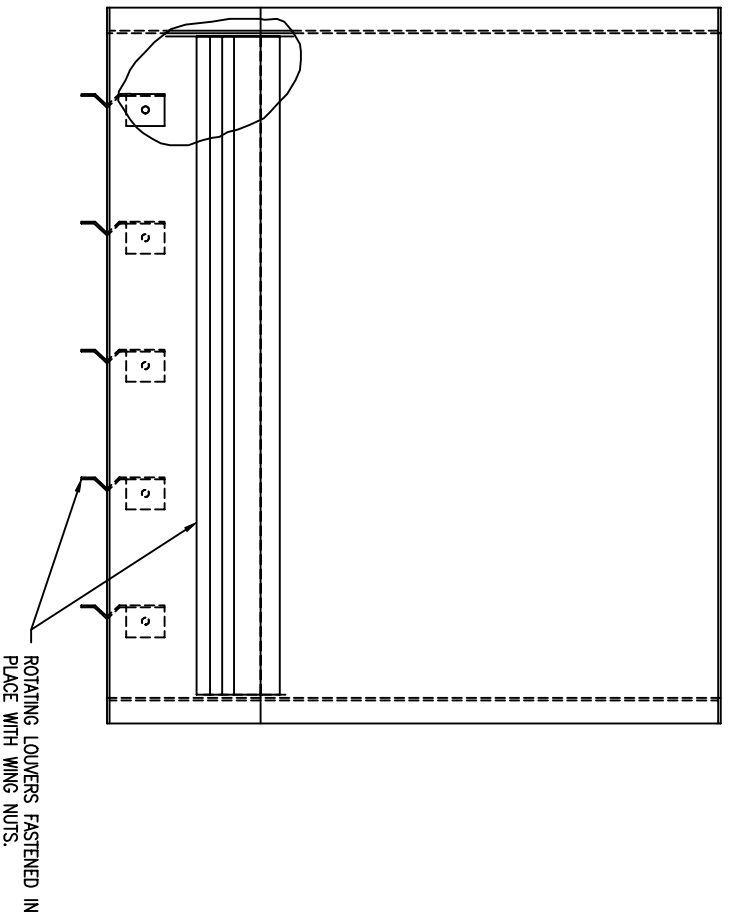

ASSY, DBL DEFLECTION LOUVER
AirRite TT Series
Model 1112

NOTE:
1.) DRAWING IS NOT TO SCALE.

PRELIMINARY

Weather-Right Inc.