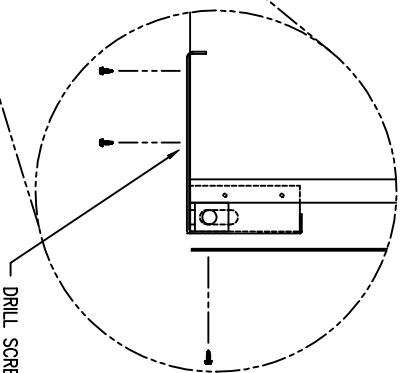

ASSY, MOUNTING LEGS 36" HIGH
 AirRite TT Series
 Model 115

DETAIL A

DRILL SCREW LEGS INTO SIDE OF CABINET.

BOLT LEGS TO THE SECTION
 THRU THE LIFTING LUGS.
 1/2" 13NC X 1.5" BOLTS.

DRILL SCREW MOUNTING LEG
 TO UNDERSIDE OF SECTION.

DETAIL B

SECTION A-A

PRELIMINARY

NOTE:
 1.) DRAWING IS NOT TO SCALE.

Weather-Rite Inc.