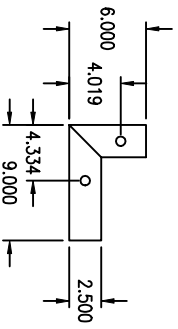

ASSY, MOUNTING LEGS 36" HIGH
 AirRite TT Series
 Model 115

DETAIL A

DRILL SCREW LEGS INTO SIDE OF CABINET.

BOLT LEGS TO THE SECTION
 THRU THE LIFTING LUGS.
 1/2" 13NC X 1.5" BOLTS.

DRILL SCREW MOUNTING LEG
 TO UNDERSIDE OF SECTION.

DETAIL B

SECTION A-A

PRELIMINARY

NOTE:
 1.) DRAWING IS NOT TO SCALE.

Weather-Rite Inc.