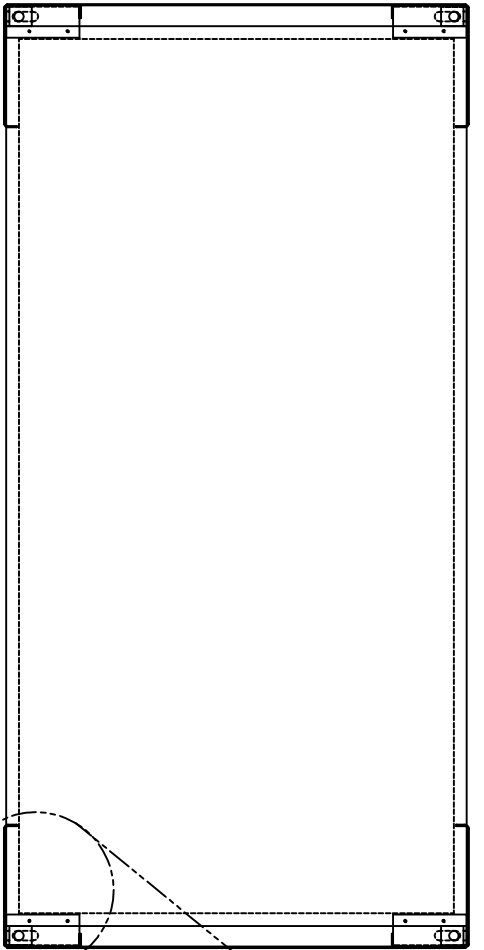

ASSY, MOUNTING LEGS 36" HIGH
 AirRite TT Series
 Model 115

DETAIL A

DRILL SCREW LEGS INTO SIDE OF CABINET.

BOLT LEGS TO THE SECTION
 THRU THE LIFTING LUGS.
 1/2" 13NC X 1.5" BOLTS.

DRILL SCREW MOUNTING LEG
 TO UNDERSIDE OF SECTION.

DETAIL B

SECTION A-A

PRELIMINARY

NOTE:
 1.) DRAWING IS NOT TO SCALE.

Weather-Rite Inc.