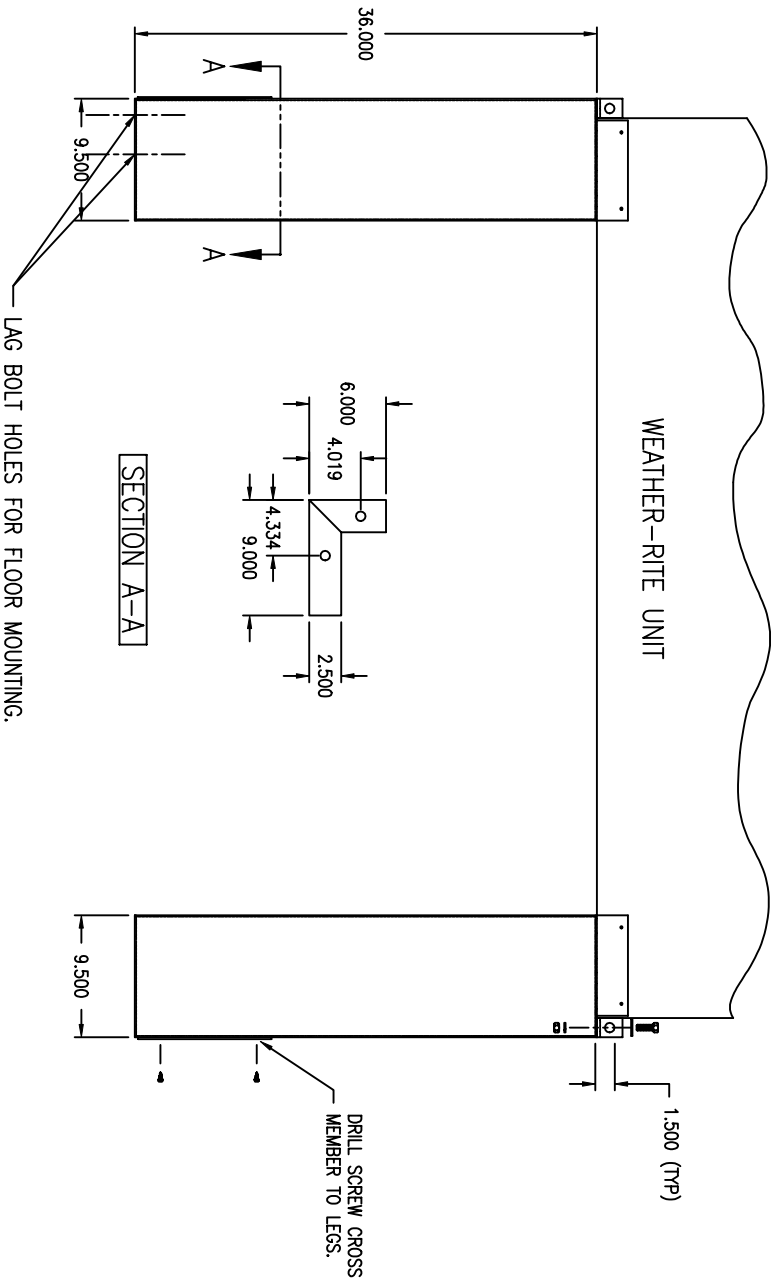

ASSY, MOUNTING LEGS 36" HIGH
 AirRite TT Series
 Model 115

DETAIL A

DRILL SCREW LEGS INTO SIDE OF CABINET.

BOLT LEGS TO THE SECTION
 THRU THE LIFTING LUGS.
 1/2" 13NC X 1.5" BOLTS.

DRILL SCREW MOUNTING LEG
 TO UNDERSIDE OF SECTION.

DETAIL B

SECTION A-A

PRELIMINARY

NOTE:
 1.) DRAWING IS NOT TO SCALE.

Weather-Rite Inc.