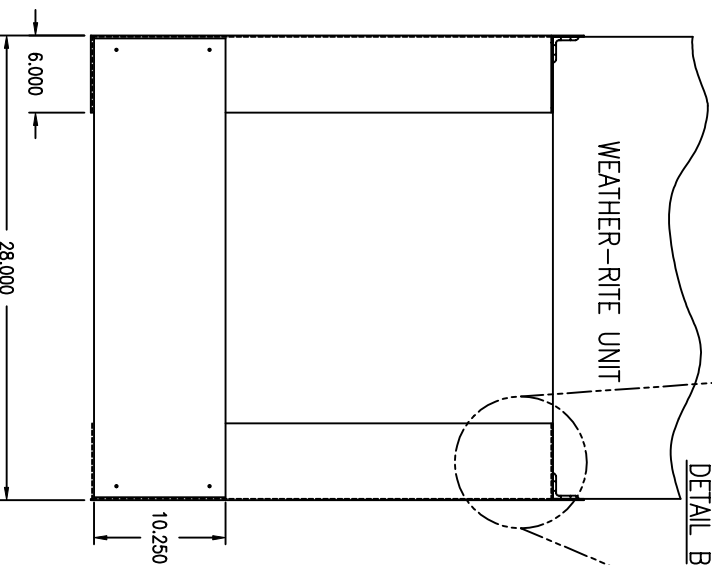

ASSY, MOUNTING LEGS 36" HIGH
 AirRite TT Series
 Model 115

DETAIL A

DRILL SCREW LEGS INTO SIDE OF CABINET.

BOLT LEGS TO THE SECTION
 THRU THE LIFTING LUGS.
 1/2" 13NC X 1.5" BOLTS.

DRILL SCREW MOUNTING LEG
 TO UNDERSIDE OF SECTION.

DETAIL B

SECTION A-A

PRELIMINARY

NOTE:
 1.) DRAWING IS NOT TO SCALE.

Weather-Rite Inc.