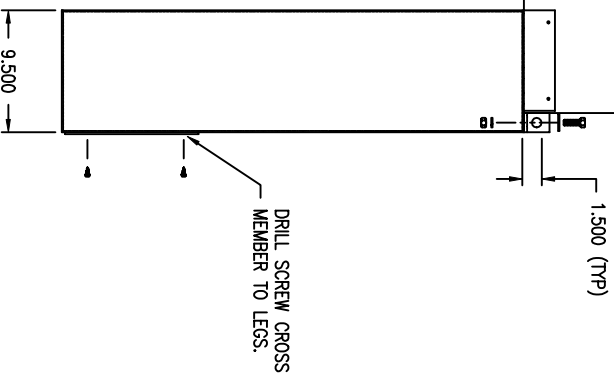

ASSY, MOUNTING LEGS 36" HIGH
 AirRite TT Series
 Model 115

DETAIL A

DRILL SCREW LEGS INTO SIDE OF CABINET.

BOLT LEGS TO THE SECTION
 THRU THE LIFTING LUGS.
 1/2" 13NC X 1.5" BOLTS.

DRILL SCREW MOUNTING LEG
 TO UNDERSIDE OF SECTION.

DETAIL B

SECTION A-A

PRELIMINARY

NOTE:
 1.) DRAWING IS NOT TO SCALE.

Weather-Rite Inc.