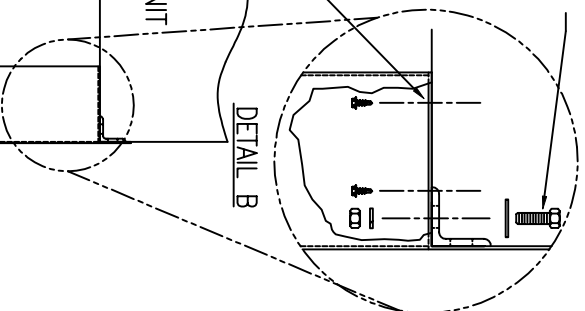

ASSY, MOUNTING LEGS 36" HIGH
 AirRite TT Series
 Model 115

DETAIL A

DRILL SCREW LEGS INTO SIDE OF CABINET.

BOLT LEGS TO THE SECTION
 THRU THE LIFTING LUGS.
 1/2" 13NC X 1.5" BOLTS.

DRILL SCREW MOUNTING LEG
 TO UNDERSIDE OF SECTION.

DETAIL B

SECTION A-A

PRELIMINARY

NOTE:
 1.) DRAWING IS NOT TO SCALE.

Weather-Rite Inc.