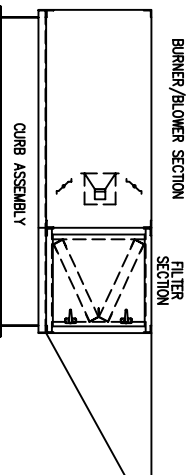

ASSY, CURB 16"
 AirRite TT Series
 Model 115
 CURB UNDER BLOWER/BURNER/FILTER SECTION

NOTE: CURB IS SHIPPED IN PIECES
 AND FIELD ASSEMBLY IS REQ'D

PRELIMINARY

NOTE:
 1.) DRAWING IS NOT TO SCALE.

Weather-Rite Inc.