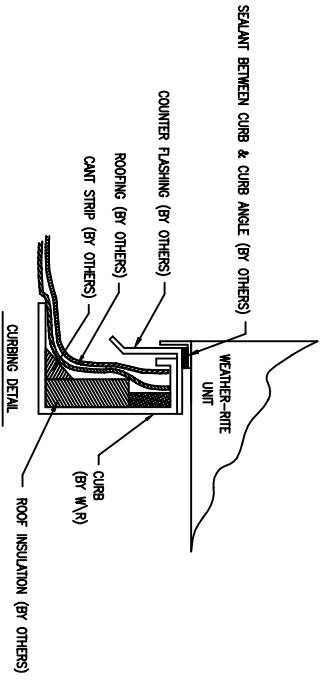

ASSY, CURB 16"
 AirRite TT Series
 Model 115
 CURB UNDER BLOWER/BURNER/FILTER SECTION

NOTE: CURB IS SHIPPED IN PIECES
 AND FIELD ASSEMBLY IS REQ'D

PRELIMINARY

NOTE:
 1.) DRAWING IS NOT TO SCALE.

Weather-Rite Inc.