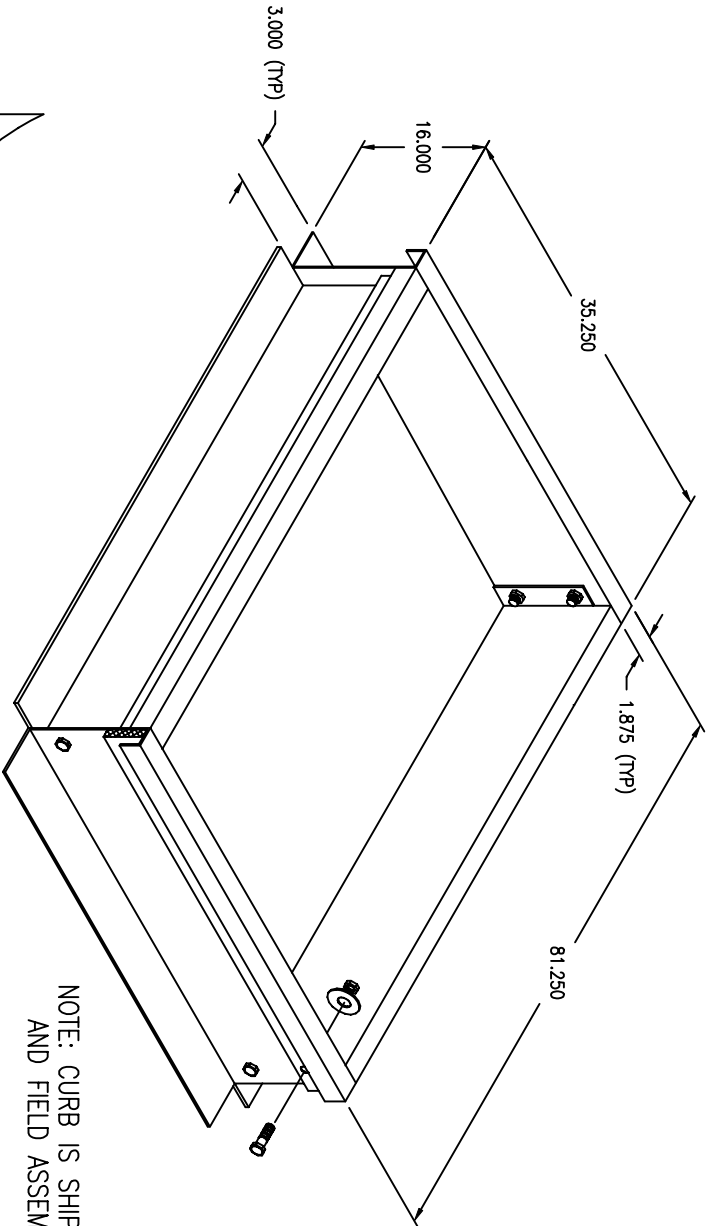

ASSY, CURB 16"
 AirRite TT Series
 Model 115
 CURB UNDER BLOWER/BURNER/FILTER SECTION

NOTE: CURB IS SHIPPED IN PIECES
 AND FIELD ASSEMBLY IS REQ'D

PRELIMINARY

NOTE:
 1.) DRAWING IS NOT TO SCALE.

Weather-Rite Inc.