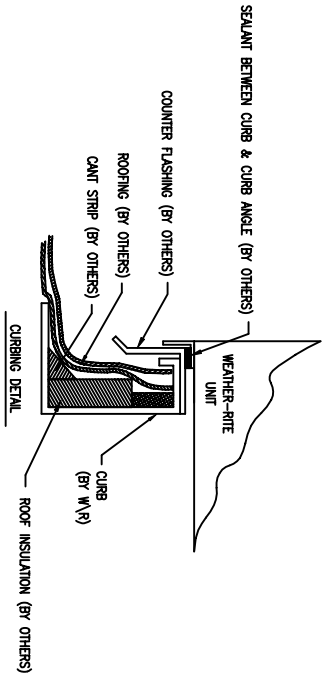

ASSY, CURB 24"
 AirRite TT Series
 Model 115
 CURB UNDER BLOWER/BURNER/FILTER SECTION

NOTE: CURB IS SHIPPED IN PIECES
 AND FIELD ASSEMBLY IS REQ'D

NOTE:
 1.) DRAWING IS NOT TO SCALE.

PRELIMINARY

Weather-Rite Inc.