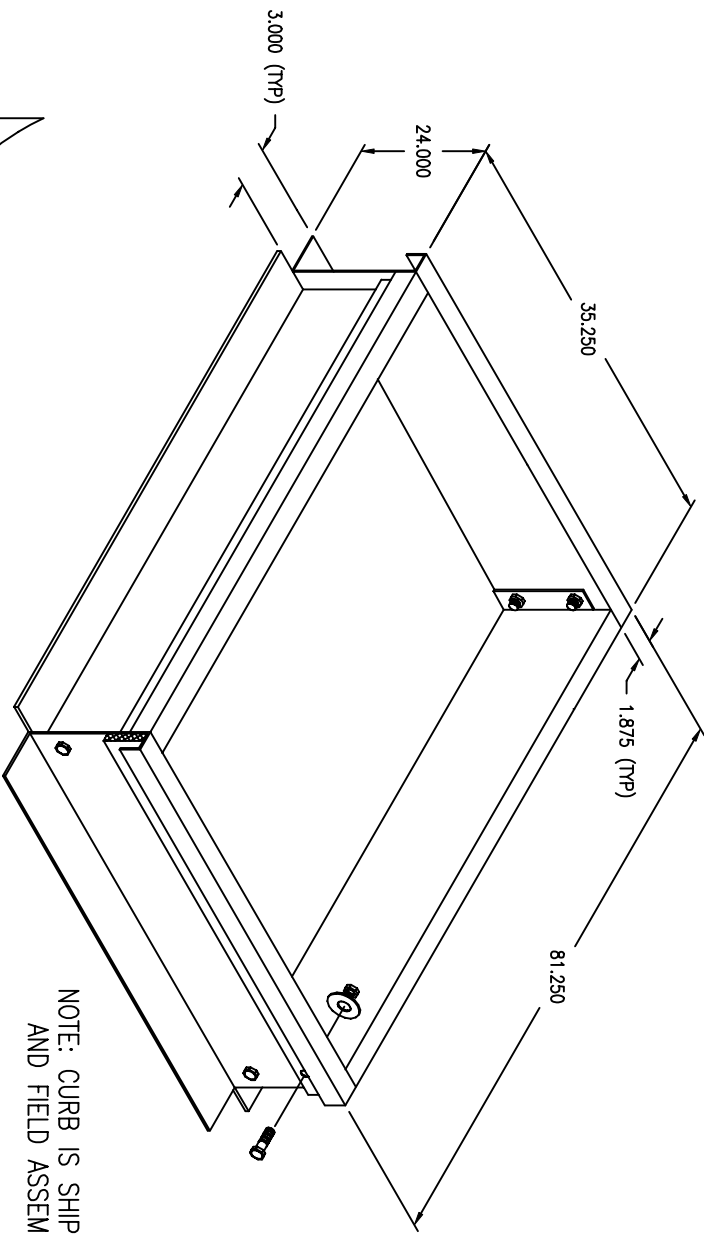

ASSY, CURB 24"
 AirRite TT Series
 Model 115
 CURB UNDER BLOWER/BURNER/FILTER SECTION

NOTE: CURB IS SHIPPED IN PIECES
 AND FIELD ASSEMBLY IS REQ'D

NOTE:
 1.) DRAWING IS NOT TO SCALE.

PRELIMINARY

Weather-Rite Inc.