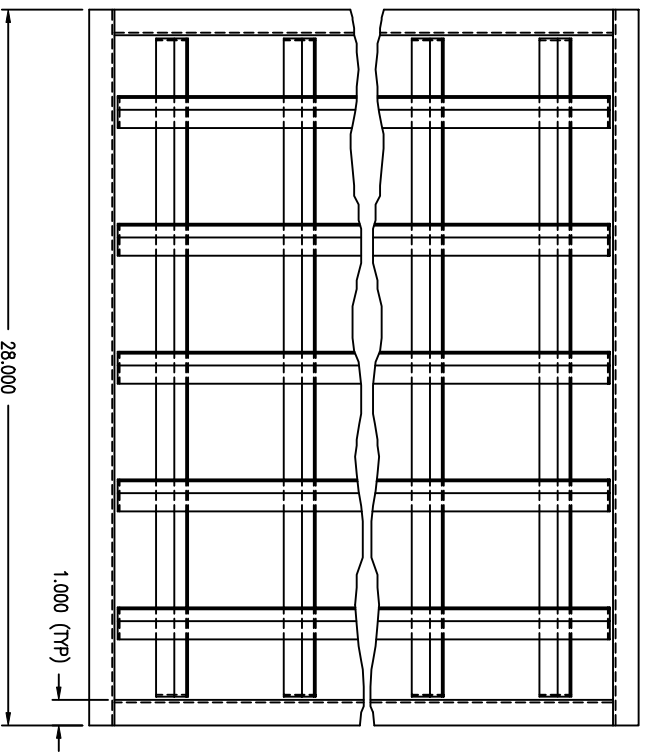

ASSY, DBL DEFLECTION LOUVER
 AirRite TT Series
 Model 115

NOTE:
 1.) DRAWING IS NOT TO SCALE.

PRELIMINARY

Weather-Right Inc.