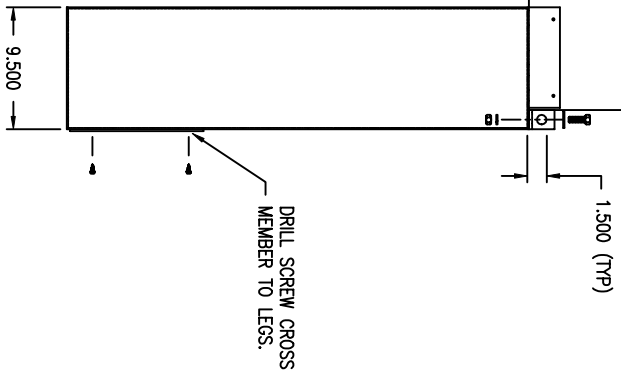

ASSY, MOUNTING LEGS 36" HIGH
 AirRite TT Series
 Model 118

DETAIL A

BOLT LEGS TO THE SECTION
 THRU THE LIFTING LUGS.
 1/2" 13NC X 1.5" BOLTS.

DRILL SCREW LEGS INTO SIDE OF CABINET.

DRILL SCREW MOUNTING LEG
 TO UNDERSIDE OF SECTION.

DETAIL B

SECTION A-A

PRELIMINARY

NOTE:
 1.) DRAWING IS NOT TO SCALE.

Weather-Rite Inc.