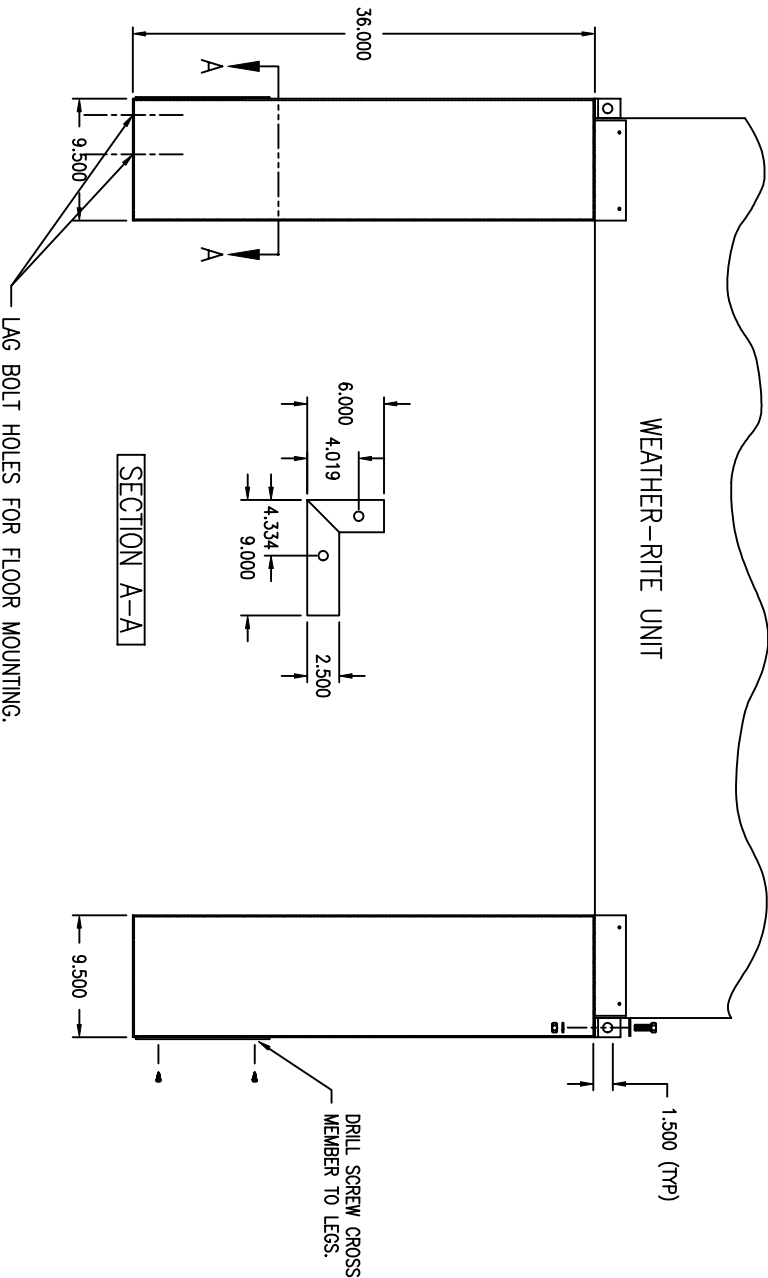

ASSY, MOUNTING LEGS 36" HIGH
 AirRite TT Series
 Model 118

DETAIL A

BOLT LEGS TO THE SECTION
 THRU THE LIFTING LUGS.
 1/2" 13NC X 1.5" BOLTS.

DRILL SCREW LEGS INTO SIDE OF CABINET.

DRILL SCREW MOUNTING LEG
 TO UNDERSIDE OF SECTION.

DETAIL B

SECTION A-A

PRELIMINARY

NOTE:
 1.) DRAWING IS NOT TO SCALE.

Weather-Rite Inc.