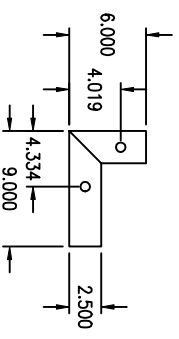

ASSY, MOUNTING LEGS 36" HIGH
 AirRite TT Series
 Model 118

DETAIL A

BOLT LEGS TO THE SECTION
 THRU THE LIFTING LUGS.
 1/2" 13NC X 1.5" BOLTS.

DRILL SCREW LEGS INTO SIDE OF CABINET.

DRILL SCREW MOUNTING LEG
 TO UNDERSIDE OF SECTION.

DETAIL B

SECTION A-A

PRELIMINARY

NOTE:
 1.) DRAWING IS NOT TO SCALE.

Weather-Rite Inc.