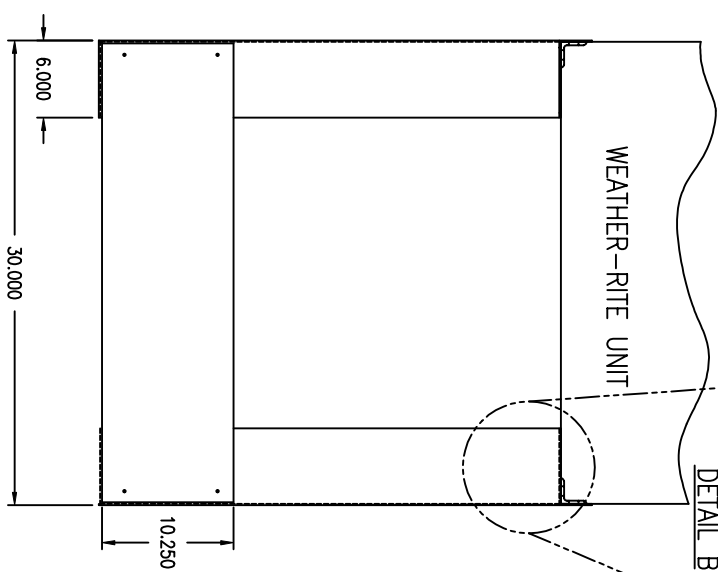

ASSY, MOUNTING LEGS 36" HIGH
 AirRite TT Series
 Model 118

DETAIL A

BOLT LEGS TO THE SECTION
 THRU THE LIFTING LUGS.
 1/2" 13NC X 1.5" BOLTS.

DRILL SCREW LEGS INTO SIDE OF CABINET.

DRILL SCREW MOUNTING LEG
 TO UNDERSIDE OF SECTION.

DETAIL B

SECTION A-A

PRELIMINARY

NOTE:
 1.) DRAWING IS NOT TO SCALE.

Weather-Rite Inc.