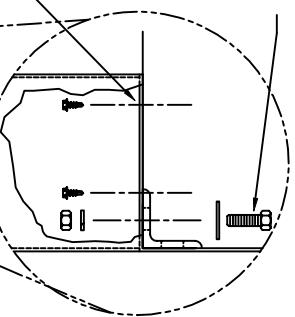

ASSY, MOUNTING LEGS 36" HIGH
 AirRite TT Series
 Model 118

DETAIL A

BOLT LEGS TO THE SECTION
 THRU THE LIFTING LUGS.
 1/2" 13NC X 1.5" BOLTS.

DRILL SCREW LEGS INTO SIDE OF CABINET.

DRILL SCREW MOUNTING LEG
 TO UNDERSIDE OF SECTION.

DETAIL B

SECTION A-A

PRELIMINARY

NOTE:
 1.) DRAWING IS NOT TO SCALE.

Weather-Rite Inc.