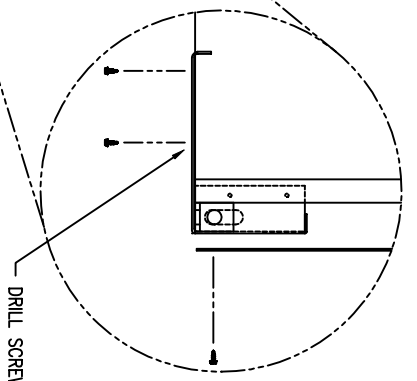

ASSY, MOUNTING LEGS 36" HIGH
 AirRite TT Series
 Model 118

DETAIL A

BOLT LEGS TO THE SECTION
 THRU THE LIFTING LUGS.
 1/2" 13NC X 1.5" BOLTS.

DRILL SCREW LEGS INTO SIDE OF CABINET.

DRILL SCREW MOUNTING LEG
 TO UNDERSIDE OF SECTION.

DETAIL B

SECTION A-A

PRELIMINARY

NOTE:
 1.) DRAWING IS NOT TO SCALE.

Weather-Rite Inc.