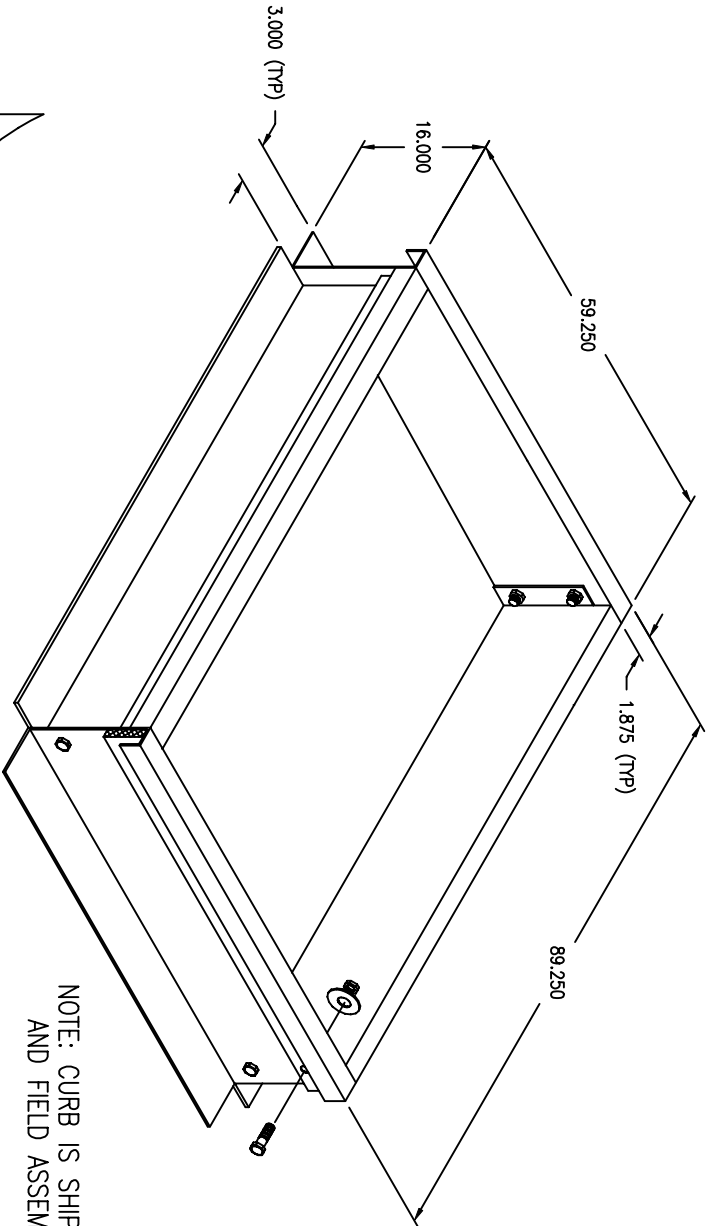

ASSY, CURB 16"  
 AirRite TT Series  
 Model 118  
 CURB UNDER BLOWER/BURNER/FILTER SECTION

NOTE: CURB IS SHIPPED IN PIECES  
 AND FIELD ASSEMBLY IS REQ'D

NOTE:  
 1.) DRAWING IS NOT TO SCALE.

PRELIMINARY