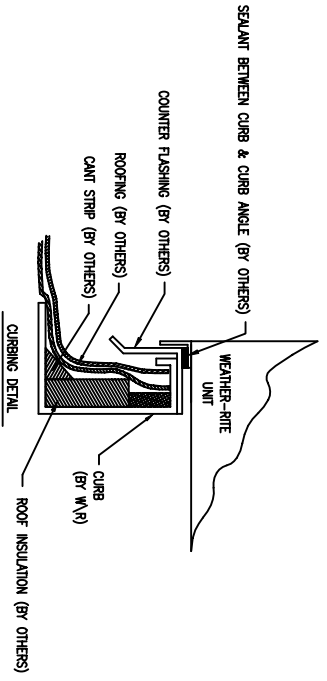

ASSY, CURB 16"  
 AirRite TT Series  
 Model 118  
 CURB UNDER BLOWER/BURNER/FILTER SECTION

NOTE: CURB IS SHIPPED IN PIECES  
 AND FIELD ASSEMBLY IS REQ'D

NOTE:  
 1.) DRAWING IS NOT TO SCALE.

PRELIMINARY