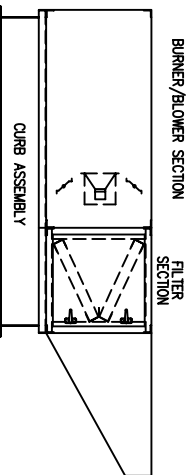

ASSY, CURB 16"  
 AirRite TT Series  
 Model 118  
 CURB UNDER BLOWER/BURNER/FILTER SECTION

NOTE: CURB IS SHIPPED IN PIECES  
 AND FIELD ASSEMBLY IS REQ'D

NOTE:  
 1.) DRAWING IS NOT TO SCALE.

PRELIMINARY