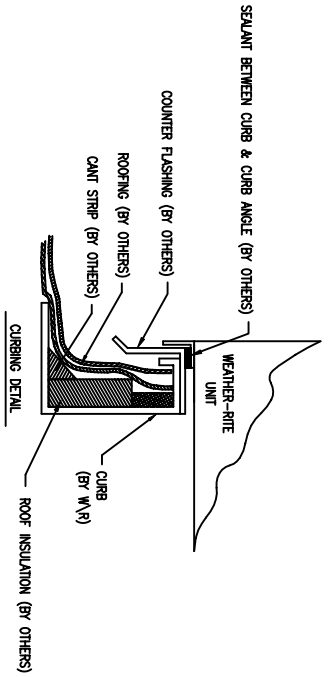

ASSY, CURB 24"
 AirRite TT Series
 Model 118
 CURB UNDER BLOWER/BURNER/FILTER SECTION

NOTE: CURB IS SHIPPED IN PIECES
 AND FIELD ASSEMBLY IS REQ'D

NOTE:
 1.) DRAWING IS NOT TO SCALE.

PRELIMINARY

Montrose-RTM, INC.