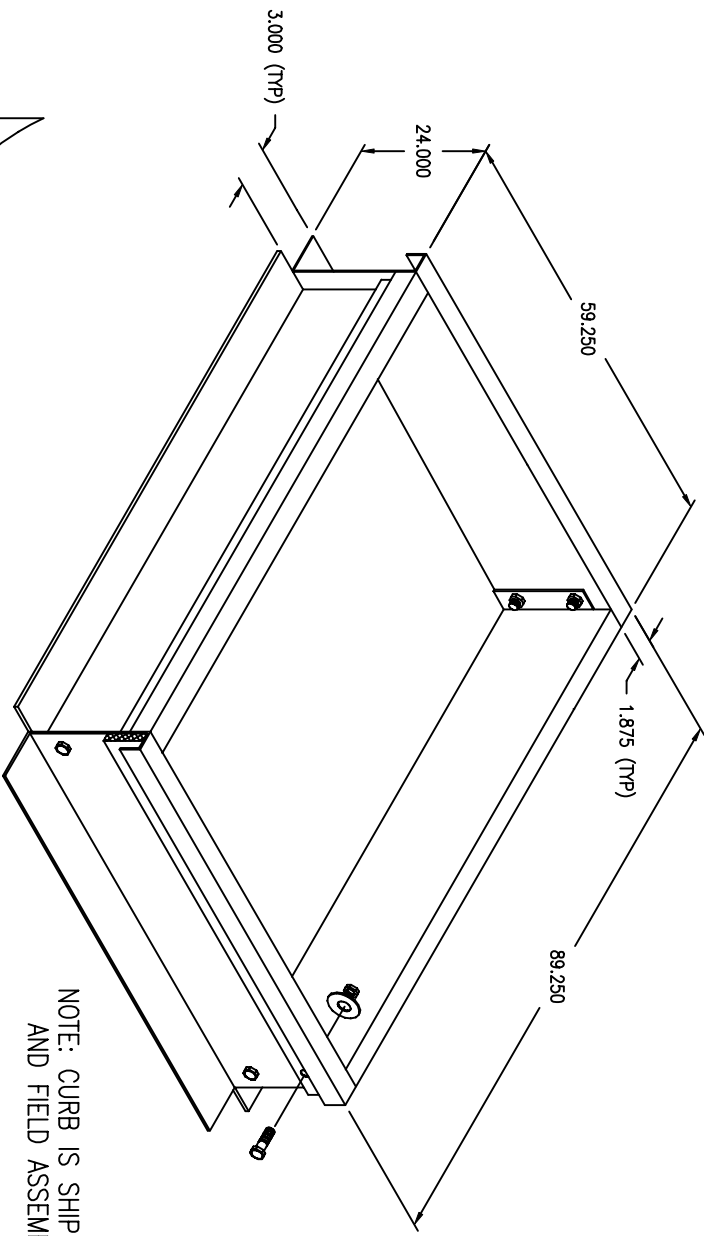

ASSY, CURB 24"
 AirRite TT Series
 Model 118
 CURB UNDER BLOWER/BURNER/FILTER SECTION

NOTE: CURB IS SHIPPED IN PIECES
 AND FIELD ASSEMBLY IS REQ'D

NOTE:
 1.) DRAWING IS NOT TO SCALE.

PRELIMINARY

Montrose-RTM, INC.