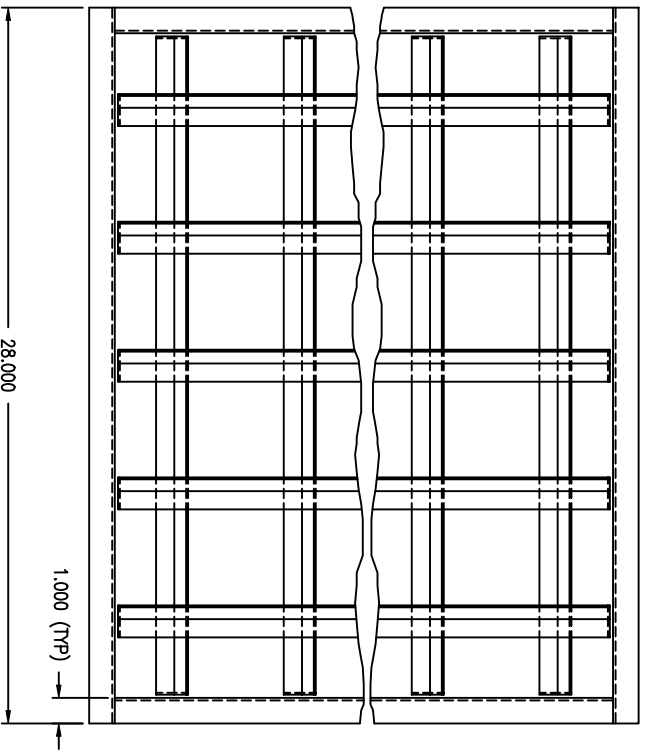

ASSY, DBL DEFLECTION LOUVER
 AirRite TT Series
 Model 118

NOTE:
 1.) DRAWING IS NOT TO SCALE.

PRELIMINARY

Weather-Rite Inc.