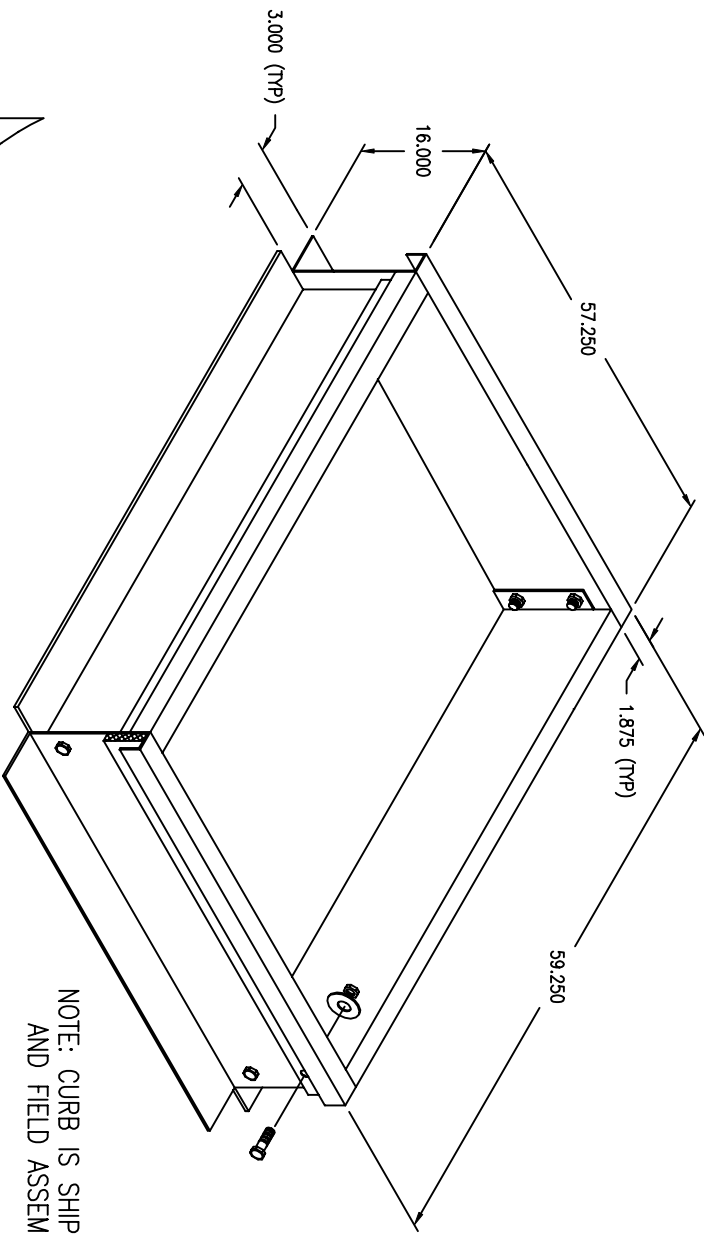

ASSY, CURB 16"  
 AirRite TT Series  
 Model 212  
 CURB UNDER BLOWER/BURNER SECTION

NOTE: CURB IS SHIPPED IN PIECES  
 AND FIELD ASSEMBLY IS REQ'D

NOTE:  
 1.) DRAWING IS NOT TO SCALE.

PRELIMINARY