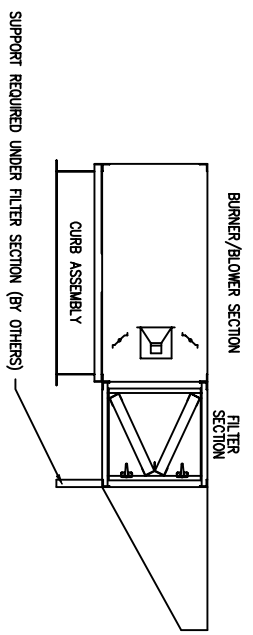

ASSY, CURB 16"  
 AirRite TT Series  
 Model 212  
 CURB UNDER BLOWER/BURNER SECTION

NOTE: CURB IS SHIPPED IN PIECES  
 AND FIELD ASSEMBLY IS REQ'D

NOTE:  
 1.) DRAWING IS NOT TO SCALE.

PRELIMINARY