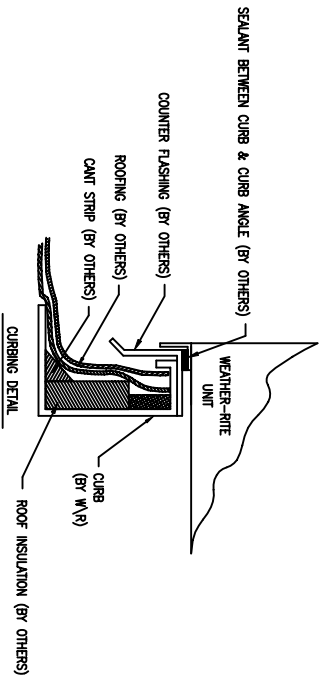

ASSY, CURB 16"
 AirRite TT Series
 Model 212
 CURB UNDER BLOWER/BURNER/FILTER SECTION

NOTE: CURB IS SHIPPED IN PIECES
 AND FIELD ASSEMBLY IS REQ'D

PRELIMINARY

NOTE:
 1.) DRAWING IS NOT TO SCALE.