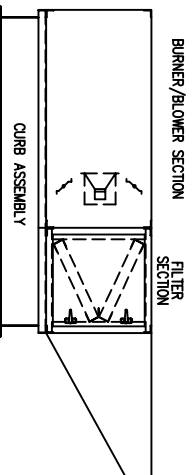

ASSY, CURB 16"
 AirRite TT Series
 Model 212
 CURB UNDER BLOWER/BURNER/FILTER SECTION

NOTE: CURB IS SHIPPED IN PIECES
 AND FIELD ASSEMBLY IS REQ'D

PRELIMINARY

NOTE:
 1.) DRAWING IS NOT TO SCALE.