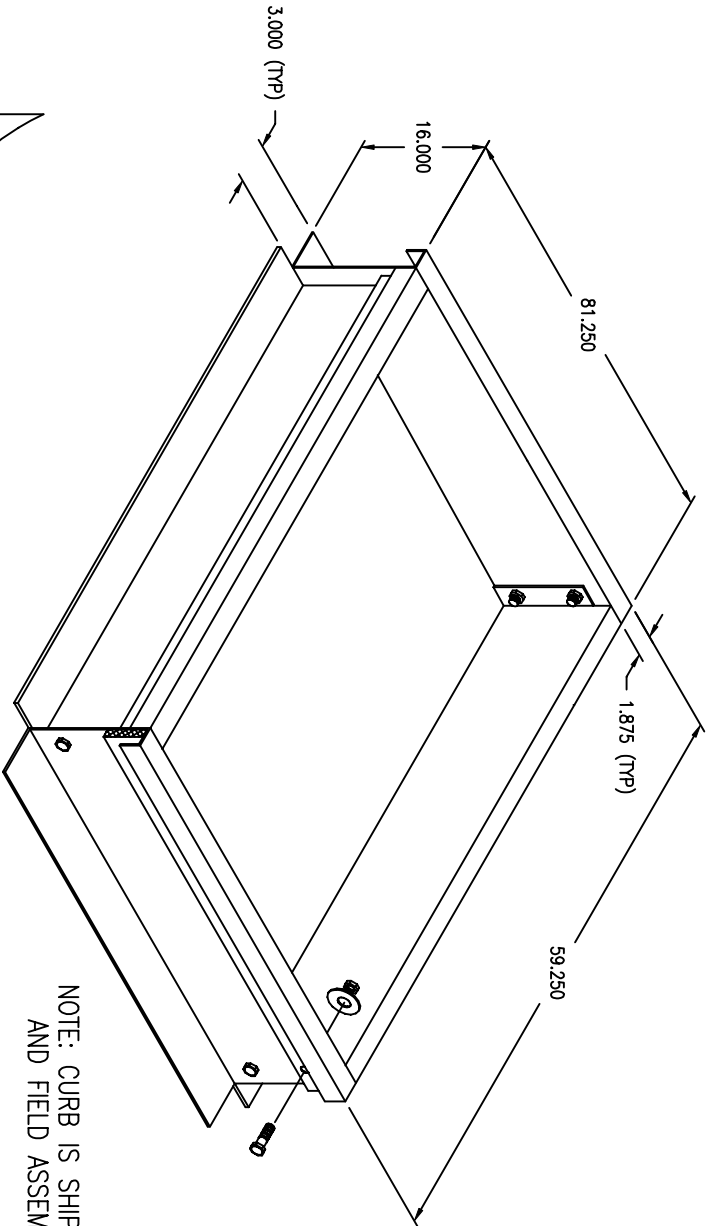

ASSY, CURB 16"
 AirRite TT Series
 Model 212
 CURB UNDER BLOWER/BURNER/FILTER SECTION

NOTE: CURB IS SHIPPED IN PIECES
 AND FIELD ASSEMBLY IS REQ'D

PRELIMINARY

NOTE:
 1.) DRAWING IS NOT TO SCALE.