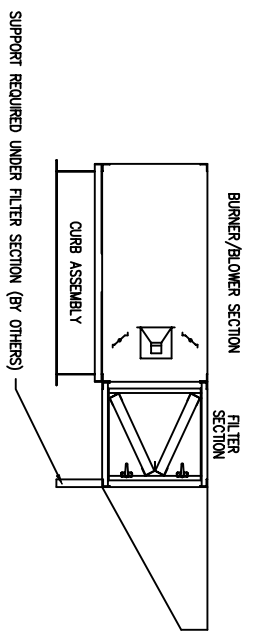

ASSY, CURB 24"  
 AirRite TT Series  
 Model 212  
 CURB UNDER BLOWER/BURNER SECTION

NOTE: CURB IS SHIPPED IN PIECES  
 AND FIELD ASSEMBLY IS REQ'D

NOTE:  
 1.) DRAWING IS NOT TO SCALE.

PRELIMINARY