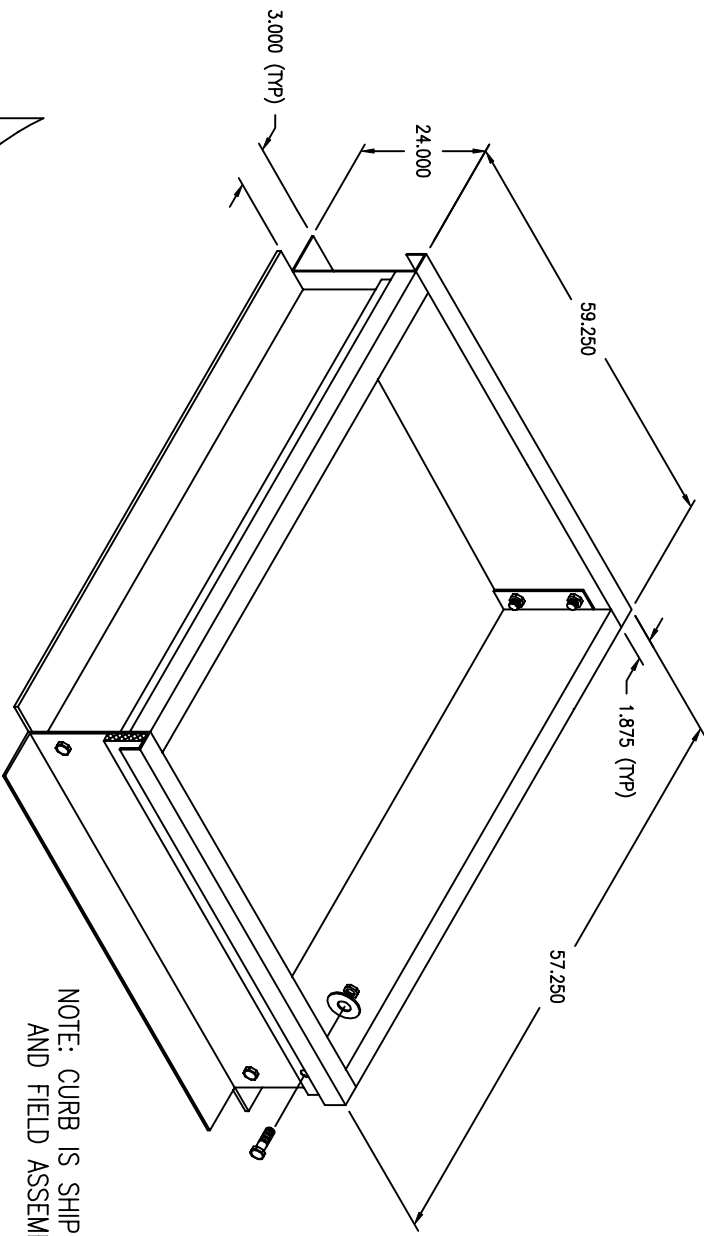

ASSY, CURB 24"  
 AirRite TT Series  
 Model 212  
 CURB UNDER BLOWER/BURNER SECTION

NOTE: CURB IS SHIPPED IN PIECES  
 AND FIELD ASSEMBLY IS REQ'D

NOTE:  
 1.) DRAWING IS NOT TO SCALE.

PRELIMINARY