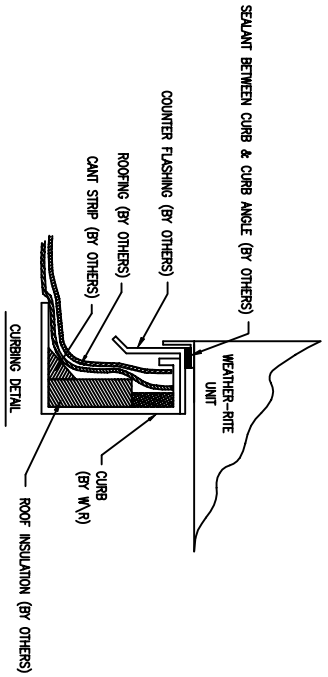

ASSY, CURB 24"
 AirRite TT Series
 Model 212
 CURB UNDER BLOWER/BURNER/FILTER SECTION

NOTE: CURB IS SHIPPED IN PIECES
 AND FIELD ASSEMBLY IS REQ'D

NOTE:
 1.) DRAWING IS NOT TO SCALE.

PRELIMINARY

Weather-Rite Inc.