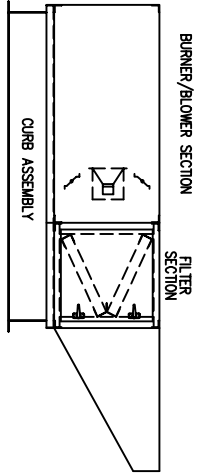

ASSY, CURB 24"
 AirRite TT Series
 Model 212
 CURB UNDER BLOWER/BURNER/FILTER SECTION

NOTE: CURB IS SHIPPED IN PIECES
 AND FIELD ASSEMBLY IS REQ'D

NOTE:
 1.) DRAWING IS NOT TO SCALE.

PRELIMINARY

Weather-Rite Inc.