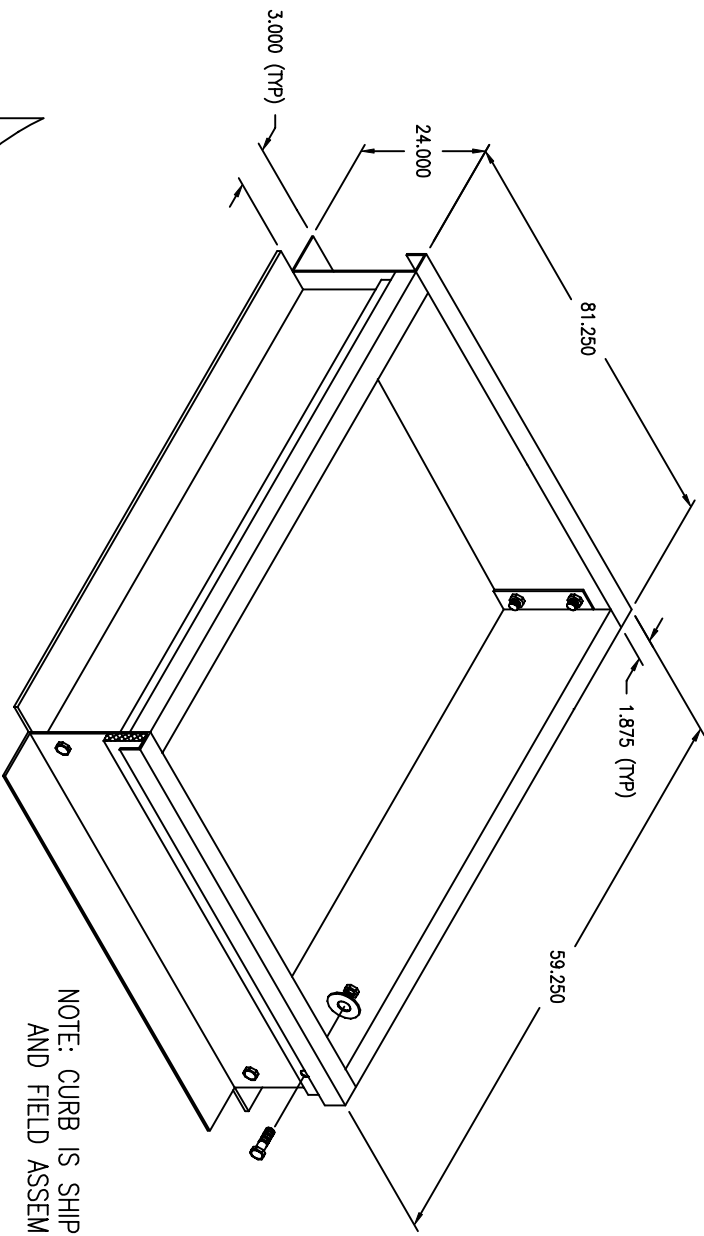

ASSY, CURB 24"
 AirRite TT Series
 Model 212
 CURB UNDER BLOWER/BURNER/FILTER SECTION

NOTE: CURB IS SHIPPED IN PIECES
 AND FIELD ASSEMBLY IS REQ'D

NOTE:
 1.) DRAWING IS NOT TO SCALE.

PRELIMINARY

Weather-Rite Inc.