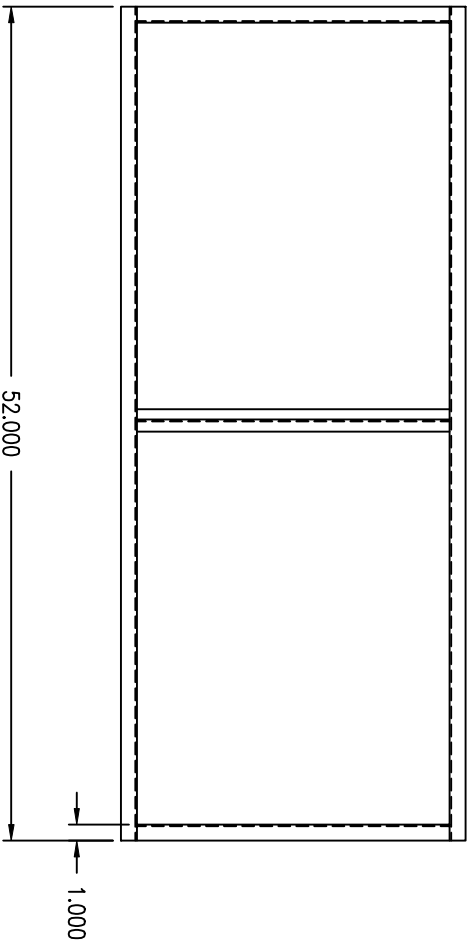

ASSY, DBL DEFLECTION LOUVER
AirRite TT Series
Model 212

NOTE:
1.) DRAWING IS NOT TO SCALE.

PRELIMINARY

Weather-Right Inc.