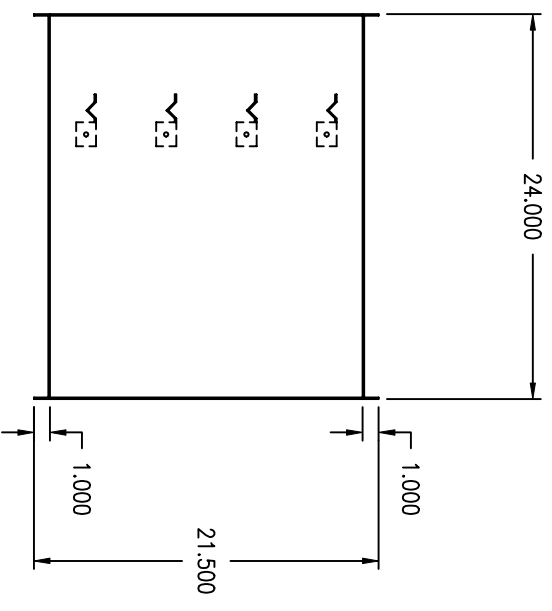

ASSY, DBL DEFLECTION LOUVER
AirRite TT Series
Model 212

NOTE:
1.) DRAWING IS NOT TO SCALE.

PRELIMINARY

Weather-Right Inc.