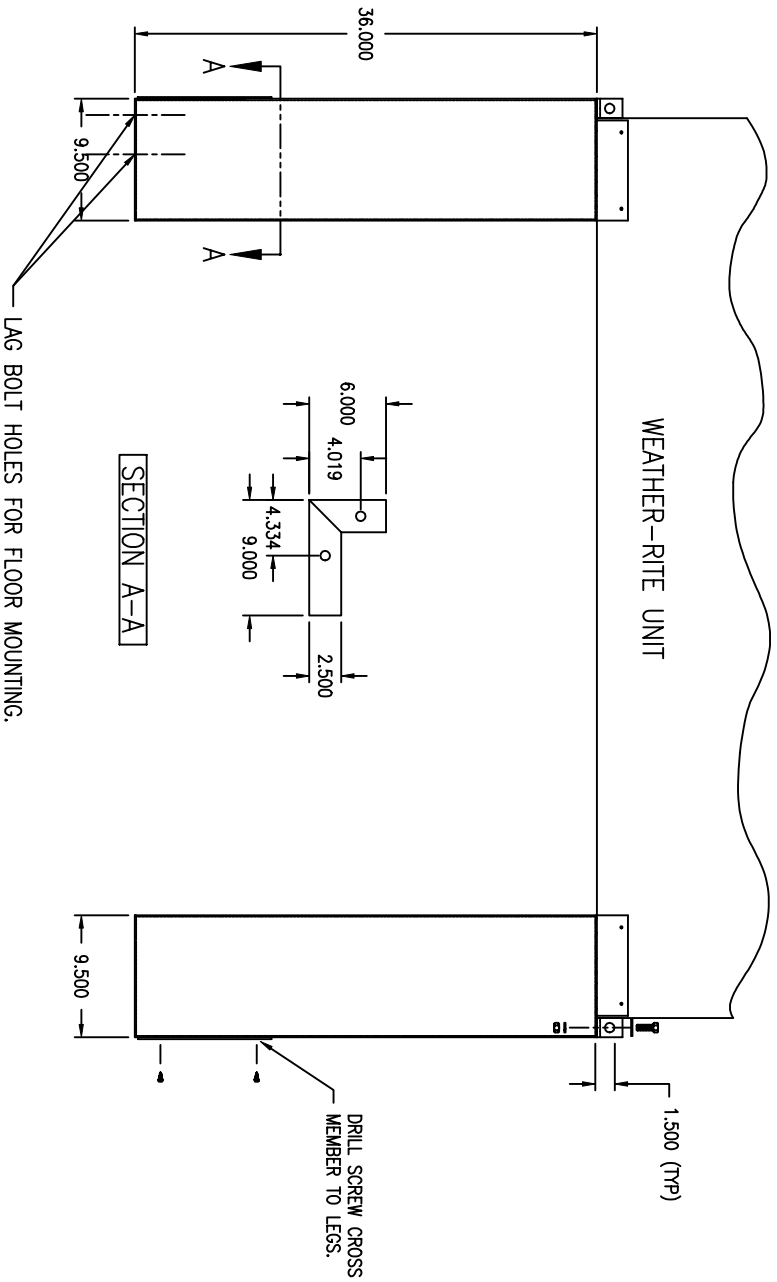

ASSY, MOUNTING LEGS 36" HIGH
 AirRite TT Series
 Model 215

DETAIL A

DRILL SCREW LEGS INTO SIDE OF CABINET.

BOLT LEGS TO THE SECTION
 THRU THE LIFTING LUGS.
 1/2" 13NC X 1.5" BOLTS.

DRILL SCREW MOUNTING LEG
 TO UNDERSIDE OF SECTION.

DETAIL B

WEATHER-RITE UNIT

SECTION A-A

1.500 (TYP)

DRILL SCREW CROSS
 MEMBER TO LEGS.

WEATHER-RITE UNIT

PRELIMINARY

NOTE:
 1.) DRAWING IS NOT TO SCALE.