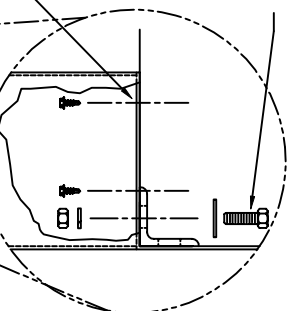

ASSY, MOUNTING LEGS 36" HIGH
 AirRite TT Series
 Model 215

DETAIL A

DRILL SCREW LEGS INTO SIDE OF CABINET.

BOLT LEGS TO THE SECTION
 THRU THE LIFTING LUGS.
 1/2" 13NC X 1.5" BOLTS.

DRILL SCREW MOUNTING LEG
 TO UNDERSIDE OF SECTION.

DETAIL B

WEATHER-RITE UNIT

SECTION A-A

1.500 (TYP)

DRILL SCREW CROSS
 MEMBER TO LEGS.

WEATHER-RITE UNIT

PRELIMINARY

NOTE:
 1.) DRAWING IS NOT TO SCALE.