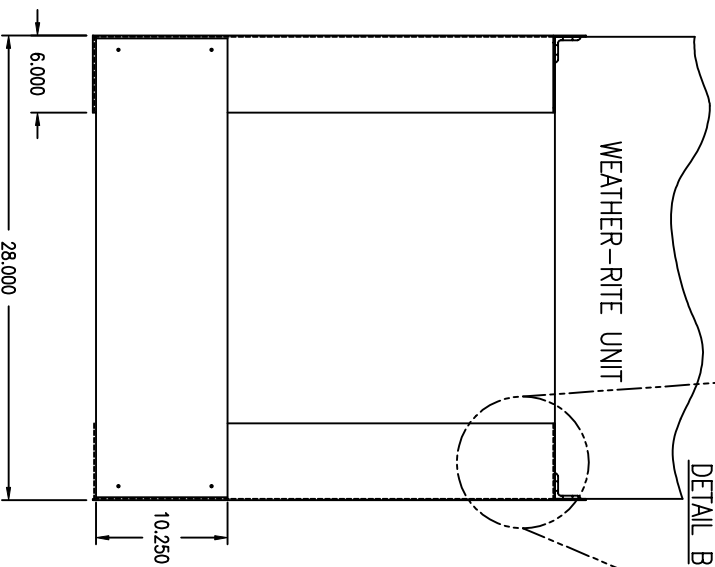

DETAIL B

WEATHER-RITE UNIT

SECTION A-A

1.500 (TYP)

DRILL SCREW CROSS
 MEMBER TO LEGS.

WEATHER-RITE UNIT

PRELIMINARY

NOTE:
 1.) DRAWING IS NOT TO SCALE.