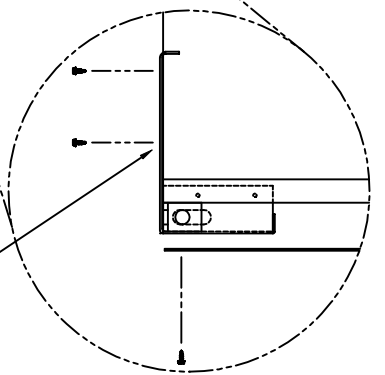

ASSY, MOUNTING LEGS 36" HIGH
 AirRite TT Series
 Model 215

DETAIL A

DRILL SCREW LEGS INTO SIDE OF CABINET.

BOLT LEGS TO THE SECTION
 THRU THE LIFTING LUGS.
 1/2" 13NC X 1.5" BOLTS.

DRILL SCREW MOUNTING LEG
 TO UNDERSIDE OF SECTION.

DETAIL B

WEATHER-RITE UNIT

SECTION A-A

1.500 (TYP)

DRILL SCREW CROSS
 MEMBER TO LEGS.

WEATHER-RITE UNIT

PRELIMINARY

NOTE:
 1.) DRAWING IS NOT TO SCALE.