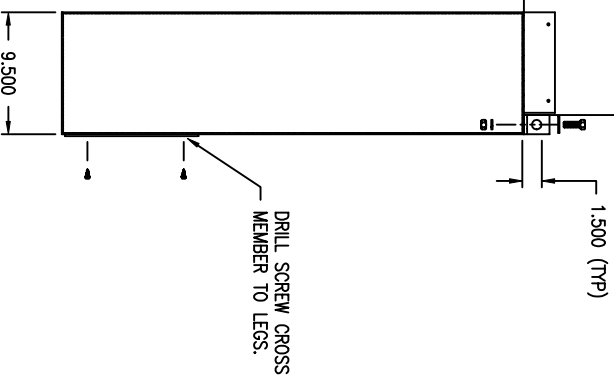

ASSY, MOUNTING LEGS 36" HIGH
 AirRite TT Series
 Model 215

DETAIL A

DRILL SCREW LEGS INTO SIDE OF CABINET.

BOLT LEGS TO THE SECTION
 THRU THE LIFTING LUGS.
 1/2" 13NC X 1.5" BOLTS.

DRILL SCREW MOUNTING LEG
 TO UNDERSIDE OF SECTION.

DETAIL B

WEATHER-RITE UNIT

SECTION A-A

1.500 (TYP)

DRILL SCREW CROSS
 MEMBER TO LEGS.

WEATHER-RITE UNIT

PRELIMINARY

NOTE:
 1.) DRAWING IS NOT TO SCALE.