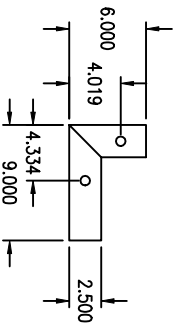

ASSY, MOUNTING LEGS 36" HIGH
 AirRite TT Series
 Model 215

DETAIL A

DRILL SCREW LEGS INTO SIDE OF CABINET.

BOLT LEGS TO THE SECTION
 THRU THE LIFTING LUGS.
 1/2" 13NC X 1.5" BOLTS.

DRILL SCREW MOUNTING LEG
 TO UNDERSIDE OF SECTION.

DETAIL B

WEATHER-RITE UNIT

SECTION A-A

1.500 (TYP)

DRILL SCREW CROSS
 MEMBER TO LEGS.

WEATHER-RITE UNIT

PRELIMINARY

NOTE:
 1.) DRAWING IS NOT TO SCALE.