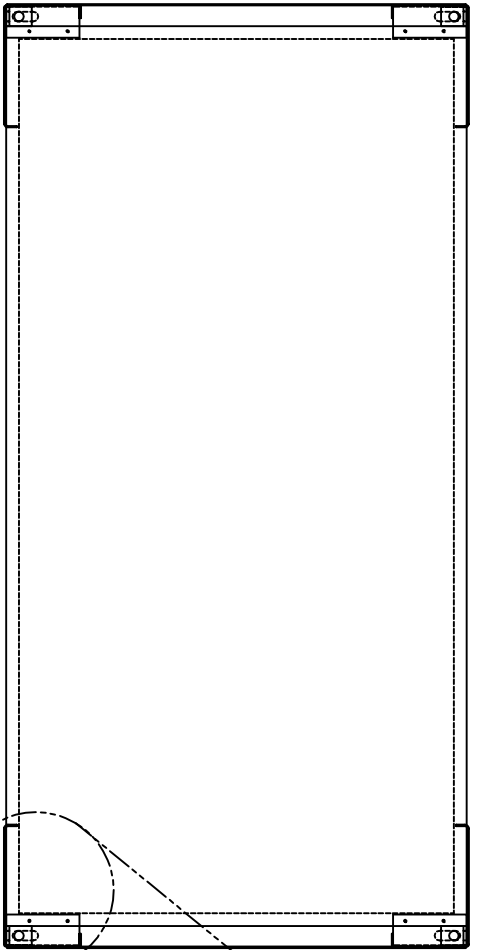

ASSY, MOUNTING LEGS 36" HIGH
 AirRite TT Series
 Model 215

DETAIL A

DRILL SCREW LEGS INTO SIDE OF CABINET.

BOLT LEGS TO THE SECTION
 THRU THE LIFTING LUGS.
 1/2" 13NC X 1.5" BOLTS.

DRILL SCREW MOUNTING LEG
 TO UNDERSIDE OF SECTION.

DETAIL B

WEATHER-RITE UNIT

SECTION A-A

1.500 (TYP)

DRILL SCREW CROSS
 MEMBER TO LEGS.

WEATHER-RITE UNIT

PRELIMINARY

NOTE:
 1.) DRAWING IS NOT TO SCALE.