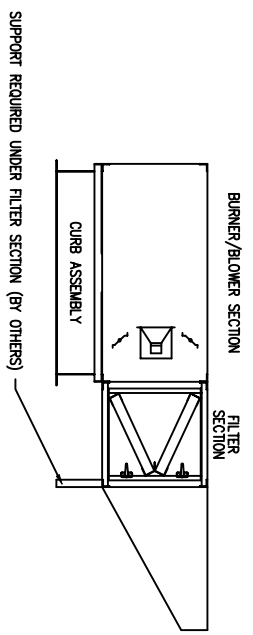

ASSY, CURB 16"
 AirRite TT Series
 Model 215
 CURB UNDER BLOWER/BURNER SECTION

NOTE: CURB IS SHIPPED IN PIECES
 AND FIELD ASSEMBLY IS REQ'D

NOTE:
 1.) DRAWING IS NOT TO SCALE.

PRELIMINARY