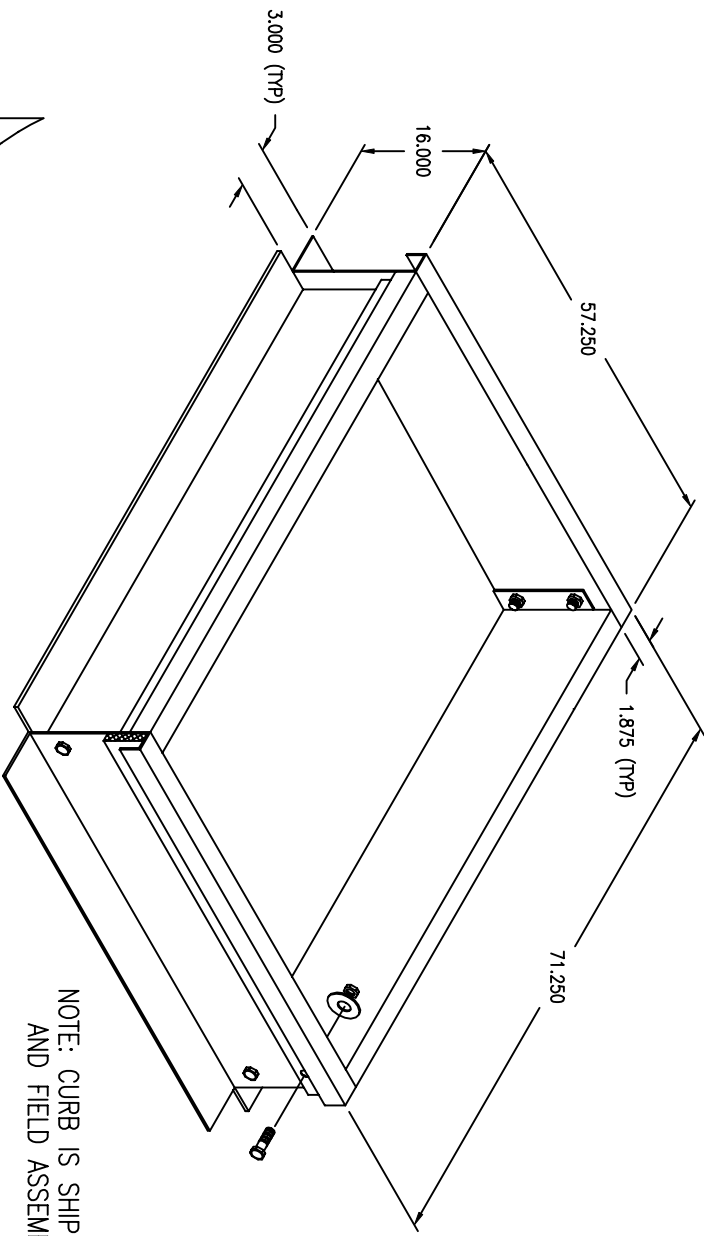

ASSY, CURB 16"
 AirRite TT Series
 Model 215
 CURB UNDER BLOWER/BURNER SECTION

NOTE: CURB IS SHIPPED IN PIECES
 AND FIELD ASSEMBLY IS REQ'D

NOTE:
 1.) DRAWING IS NOT TO SCALE.

PRELIMINARY