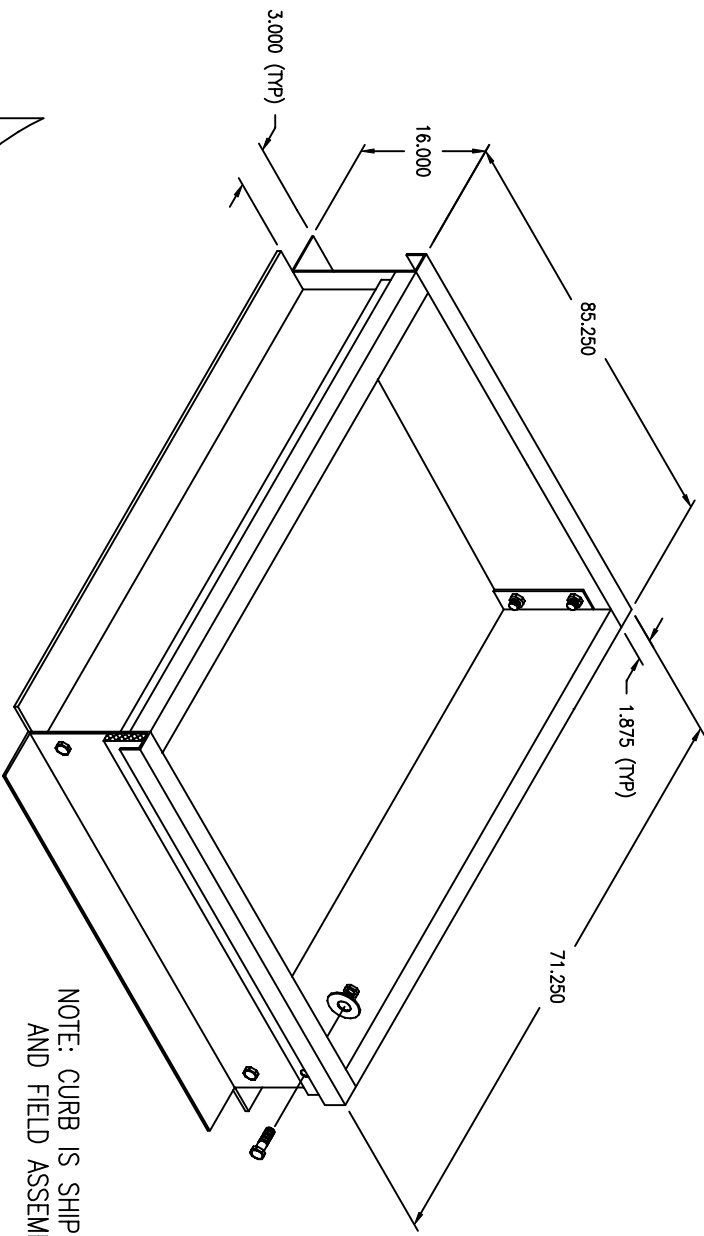

ASSY, CURB 16"
 AirRite TT Series
 Model 215
 CURB UNDER BLOWER/BURNER/FILTER SECTION

NOTE: CURB IS SHIPPED IN PIECES
 AND FIELD ASSEMBLY IS REQ'D

NOTE:
 1.) DRAWING IS NOT TO SCALE.

PRELIMINARY

Weather-Rite Inc.