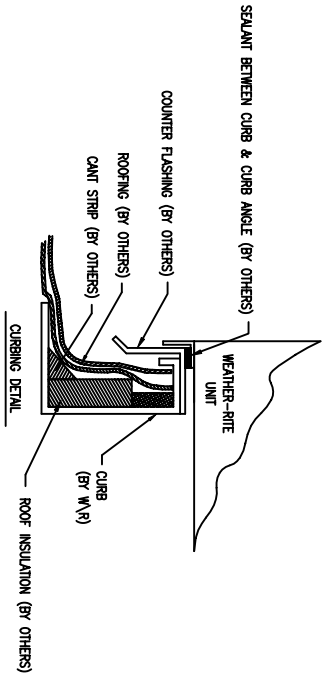

ASSY, CURB 16"
 AirRite TT Series
 Model 215
 CURB UNDER BLOWER/BURNER/FILTER SECTION

NOTE: CURB IS SHIPPED IN PIECES
 AND FIELD ASSEMBLY IS REQ'D

NOTE:
 1.) DRAWING IS NOT TO SCALE.

PRELIMINARY

Weather-Rite Inc.