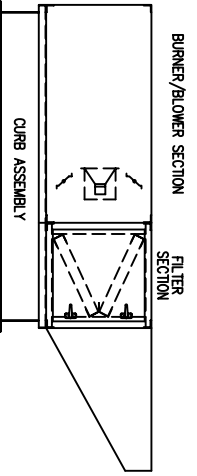

ASSY, CURB 16"
 AirRite TT Series
 Model 215
 CURB UNDER BLOWER/BURNER/FILTER SECTION

NOTE: CURB IS SHIPPED IN PIECES
 AND FIELD ASSEMBLY IS REQ'D

NOTE:
 1.) DRAWING IS NOT TO SCALE.

PRELIMINARY

Weather-Rite Inc.