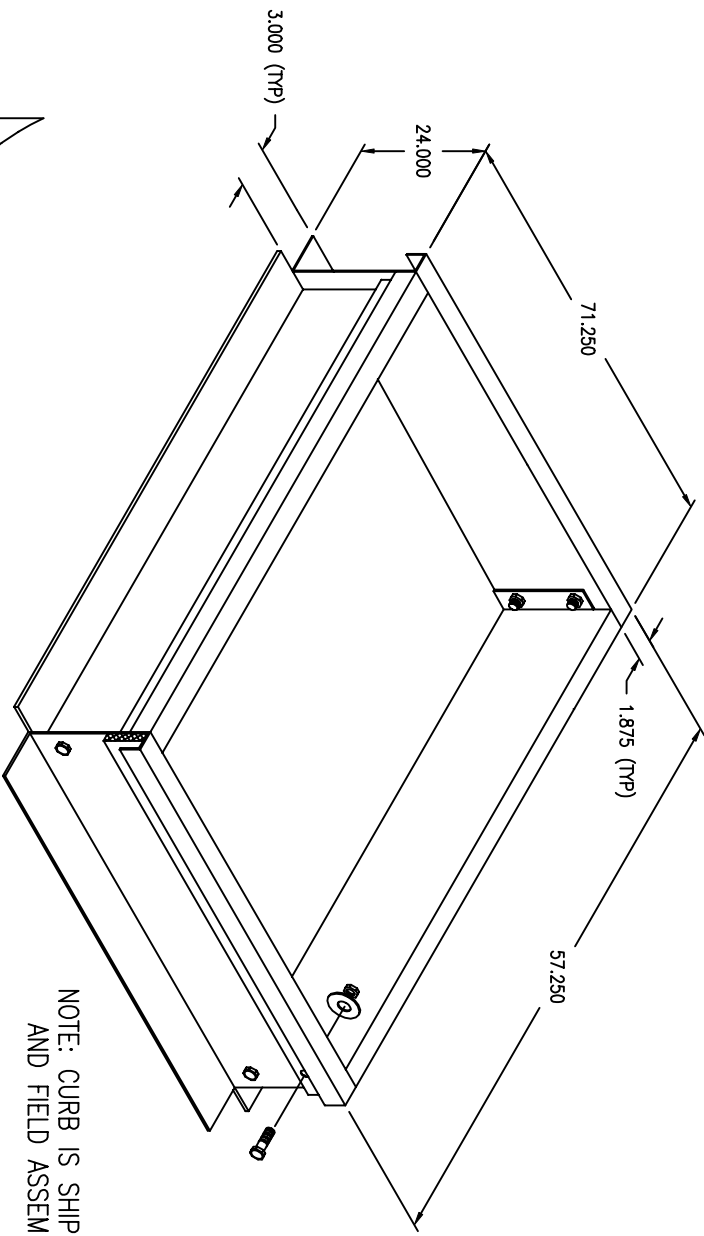

ASSY, CURB 24"
 AirRite TT Series
 Model 215
 CURB UNDER BLOWER/BURNER SECTION

NOTE: CURB IS SHIPPED IN PIECES
 AND FIELD ASSEMBLY IS REQ'D

NOTE:
 1.) DRAWING IS NOT TO SCALE.

PRELIMINARY