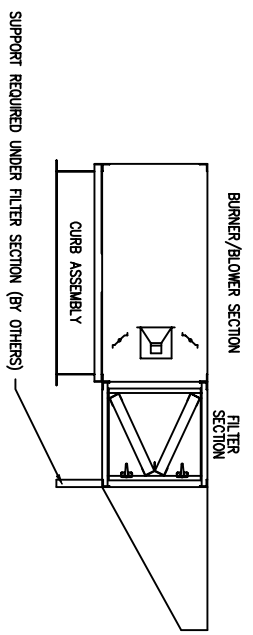

ASSY, CURB 24"
 AirRite TT Series
 Model 215
 CURB UNDER BLOWER/BURNER SECTION

NOTE: CURB IS SHIPPED IN PIECES
 AND FIELD ASSEMBLY IS REQ'D

NOTE:
 1.) DRAWING IS NOT TO SCALE.

PRELIMINARY