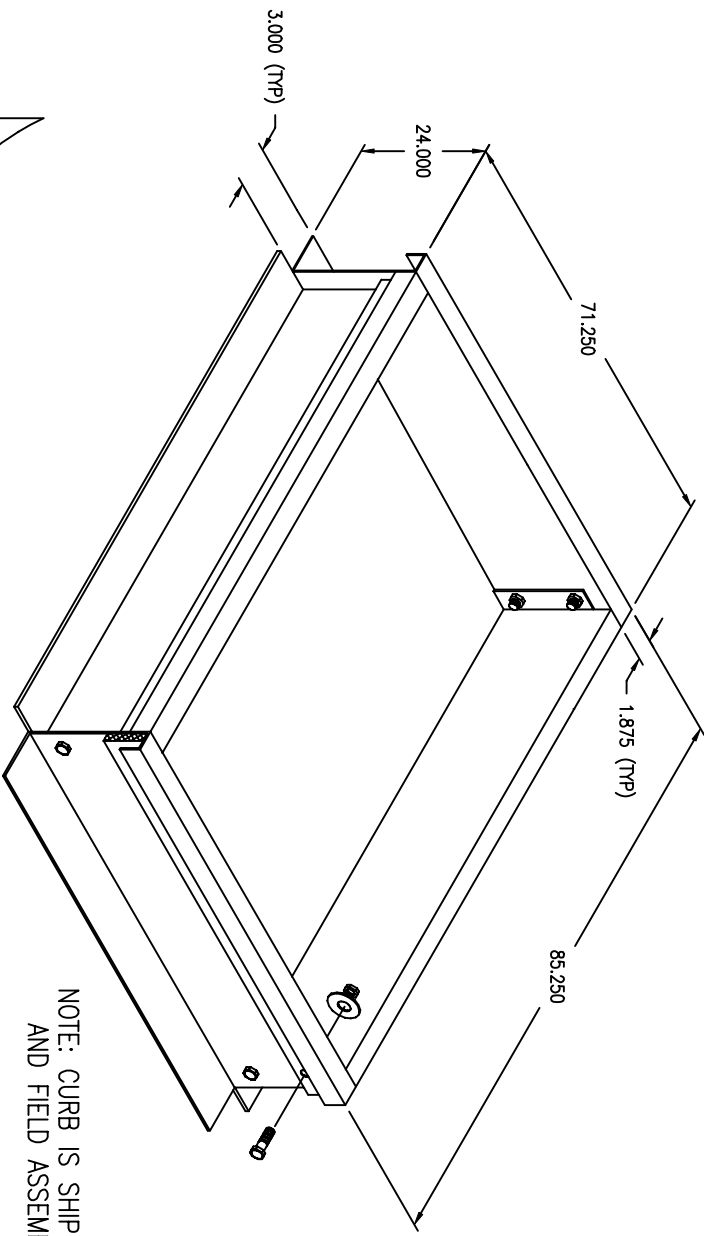

ASSY, CURB 24"
 AirRite TT Series
 Model 215
 CURB UNDER BLOWER/BURNER/FILTER SECTION

NOTE: CURB IS SHIPPED IN PIECES
 AND FIELD ASSEMBLY IS REQ'D

NOTE:
 1.) DRAWING IS NOT TO SCALE.

PRELIMINARY