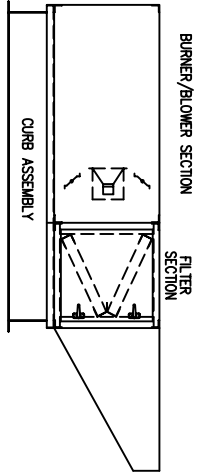

ASSY, CURB 24"
 AirRite TT Series
 Model 215
 CURB UNDER BLOWER/BURNER/FILTER SECTION

NOTE: CURB IS SHIPPED IN PIECES
 AND FIELD ASSEMBLY IS REQ'D

NOTE:
 1.) DRAWING IS NOT TO SCALE.

PRELIMINARY