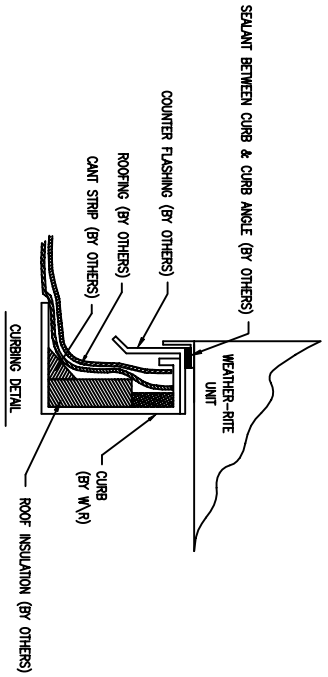

ASSY, CURB 24"
 AirRite TT Series
 Model 215
 CURB UNDER BLOWER/BURNER/FILTER SECTION

NOTE: CURB IS SHIPPED IN PIECES
 AND FIELD ASSEMBLY IS REQ'D

NOTE:
 1.) DRAWING IS NOT TO SCALE.

PRELIMINARY