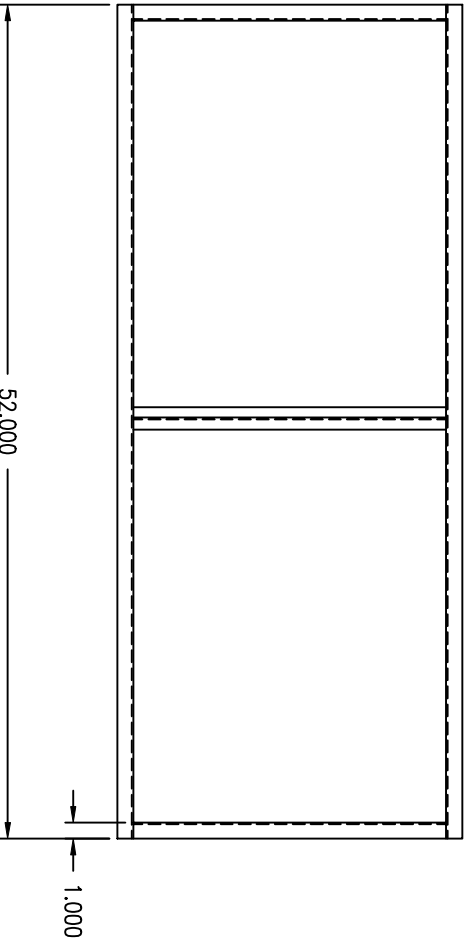

ASSY, DBL DEFLECTION LOUVER
AirRite TT Series
Model 215

NOTE:
1.) DRAWING IS NOT TO SCALE.

PRELIMINARY

Weather-Rite Inc.