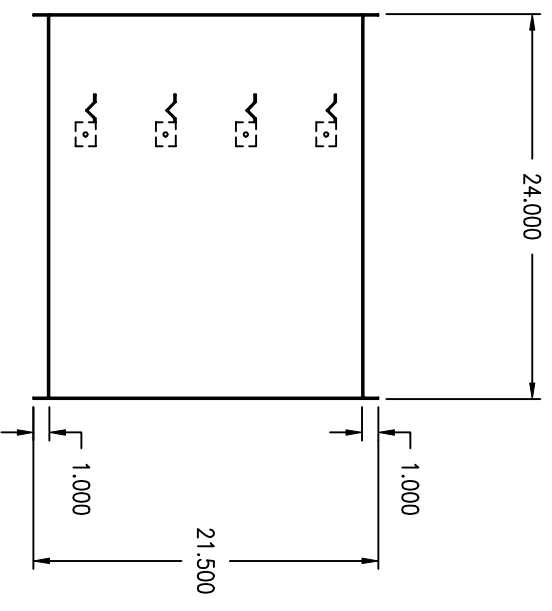

ASSY, DBL DEFLECTION LOUVER
AirRite TT Series
Model 215

NOTE:
1.) DRAWING IS NOT TO SCALE.

PRELIMINARY

Weather-Rite Inc.