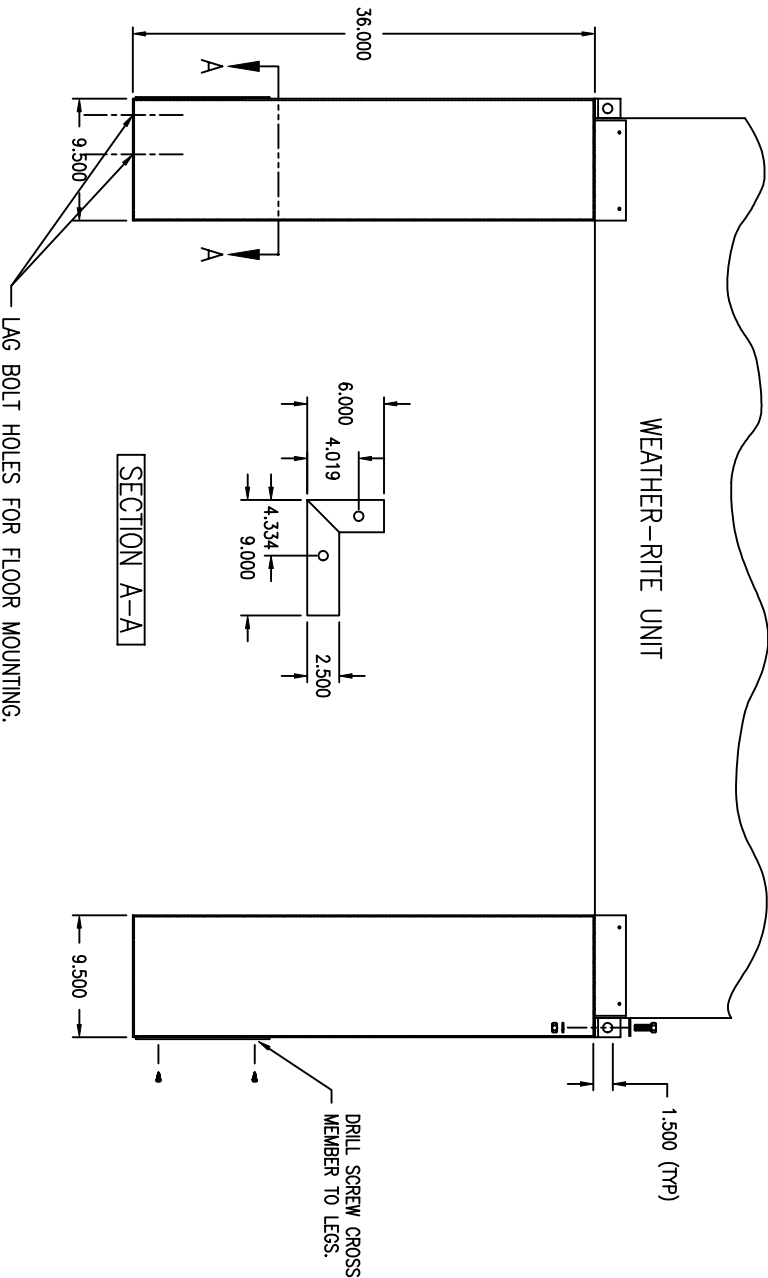

ASSY, MOUNTING LEGS 36" HIGH  
 AirRite TT Series  
 Model 218

DETAIL A

DRILL SCREW LEGS INTO SIDE OF CABINET.

BOLT LEGS TO THE SECTION THRU THE LIFTING LUGS. 1/2" 13NC X 1.5" BOLTS.

DRILL SCREW MOUNTING LEG TO UNDERSIDE OF SECTION.

DETAIL B

PRELIMINARY

NOTE:  
 1.) DRAWING IS NOT TO SCALE.

*Weather-Rite Inc.*