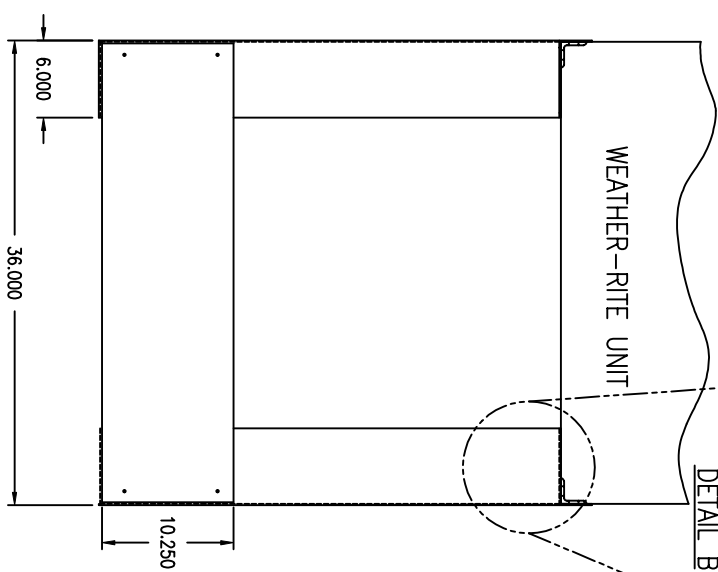

ASSY, MOUNTING LEGS 36" HIGH  
 AirRite TT Series  
 Model 218

DETAIL A

DRILL SCREW LEGS INTO SIDE OF CABINET.

BOLT LEGS TO THE SECTION THRU THE LIFTING LUGS. 1/2" 13NC X 1.5" BOLTS.

DRILL SCREW MOUNTING LEG TO UNDERSIDE OF SECTION.

DETAIL B

PRELIMINARY

NOTE:  
 1.) DRAWING IS NOT TO SCALE.

*Weather-Rite Inc.*