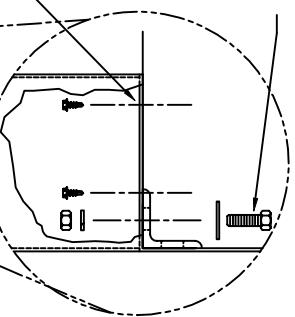

ASSY, MOUNTING LEGS 36" HIGH  
 AirRite TT Series  
 Model 218

DETAIL A

DRILL SCREW LEGS INTO SIDE OF CABINET.

BOLT LEGS TO THE SECTION THRU THE LIFTING LUGS. 1/2" 13NC X 1.5" BOLTS.

DRILL SCREW MOUNTING LEG TO UNDERSIDE OF SECTION.

DETAIL B

PRELIMINARY

NOTE:  
 1.) DRAWING IS NOT TO SCALE.

*Weather-Rite Inc.*