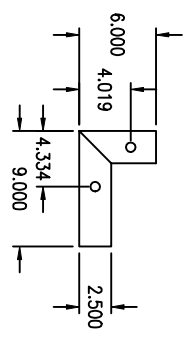

ASSY, MOUNTING LEGS 36" HIGH  
 AirRite TT Series  
 Model 218

DETAIL A

DRILL SCREW LEGS INTO SIDE OF CABINET.

BOLT LEGS TO THE SECTION THRU THE LIFTING LUGS. 1/2" 13NC X 1.5" BOLTS.

DRILL SCREW MOUNTING LEG TO UNDERSIDE OF SECTION.

DETAIL B

PRELIMINARY

NOTE:  
 1.) DRAWING IS NOT TO SCALE.

*Weather-Rite Inc.*