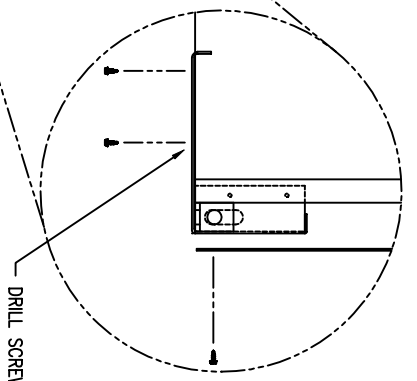

ASSY, MOUNTING LEGS 36" HIGH  
 AirRite TT Series  
 Model 218

DETAIL A

DRILL SCREW LEGS INTO SIDE OF CABINET.

BOLT LEGS TO THE SECTION THRU THE LIFTING LUGS. 1/2" 13NC X 1.5" BOLTS.

DRILL SCREW MOUNTING LEG TO UNDERSIDE OF SECTION.

DETAIL B

PRELIMINARY

NOTE:  
 1.) DRAWING IS NOT TO SCALE.

*Weather-Rite Inc.*