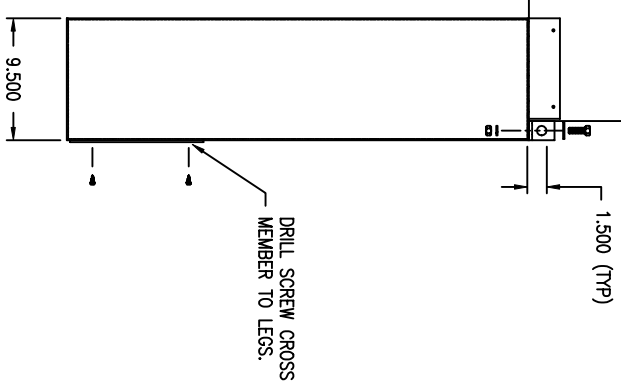

ASSY, MOUNTING LEGS 36" HIGH  
 AirRite TT Series  
 Model 218

DETAIL A

DRILL SCREW LEGS INTO SIDE OF CABINET.

BOLT LEGS TO THE SECTION THRU THE LIFTING LUGS. 1/2" 13NC X 1.5" BOLTS.

DRILL SCREW MOUNTING LEG TO UNDERSIDE OF SECTION.

DETAIL B

PRELIMINARY

NOTE:  
 1.) DRAWING IS NOT TO SCALE.

*Weather-Rite Inc.*