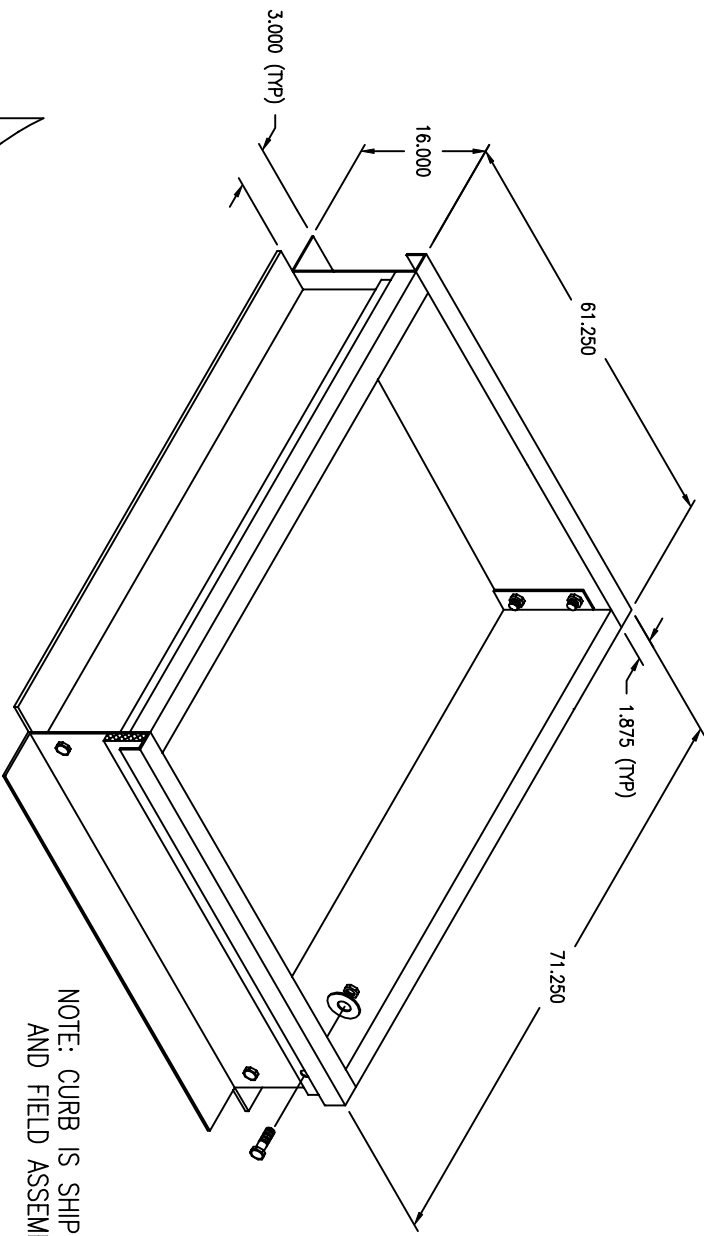

ASSY, CURB 16"
 AirRite TT Series
 Model 218
 CURB UNDER BLOWER/BURNER SECTION

NOTE: CURB IS SHIPPED IN PIECES
 AND FIELD ASSEMBLY IS REQ'D

NOTE:
 1.) DRAWING IS NOT TO SCALE.

PRELIMINARY