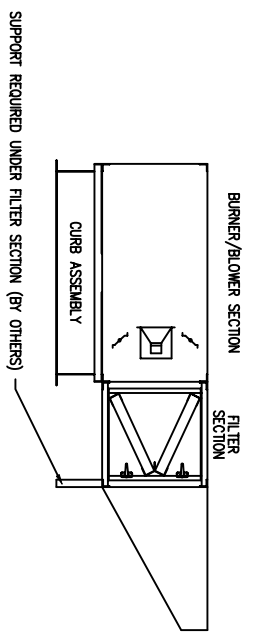

ASSY, CURB 16"
 AirRite TT Series
 Model 218
 CURB UNDER BLOWER/BURNER SECTION

NOTE: CURB IS SHIPPED IN PIECES
 AND FIELD ASSEMBLY IS REQ'D

NOTE:
 1.) DRAWING IS NOT TO SCALE.

PRELIMINARY