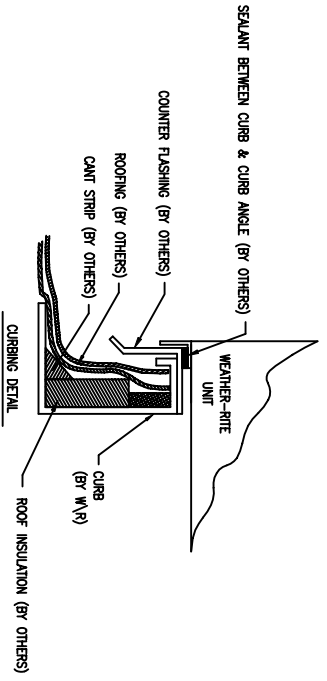

ASSY, CURB 16"
 AirRite TT Series
 Model 218
 CURB UNDER BLOWER/BURNER/FILTER SECTION

NOTE: CURB IS SHIPPED IN PIECES
 AND FIELD ASSEMBLY IS REQ'D

PRELIMINARY

NOTE:
 1.) DRAWING IS NOT TO SCALE.

Weather-Rite Inc.