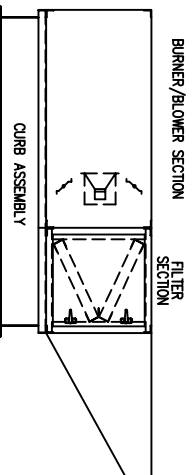

ASSY, CURB 16"
 AirRite TT Series
 Model 218
 CURB UNDER BLOWER/BURNER/FILTER SECTION

NOTE: CURB IS SHIPPED IN PIECES
 AND FIELD ASSEMBLY IS REQ'D

PRELIMINARY

NOTE:
 1.) DRAWING IS NOT TO SCALE.

Weather-Rite Inc.