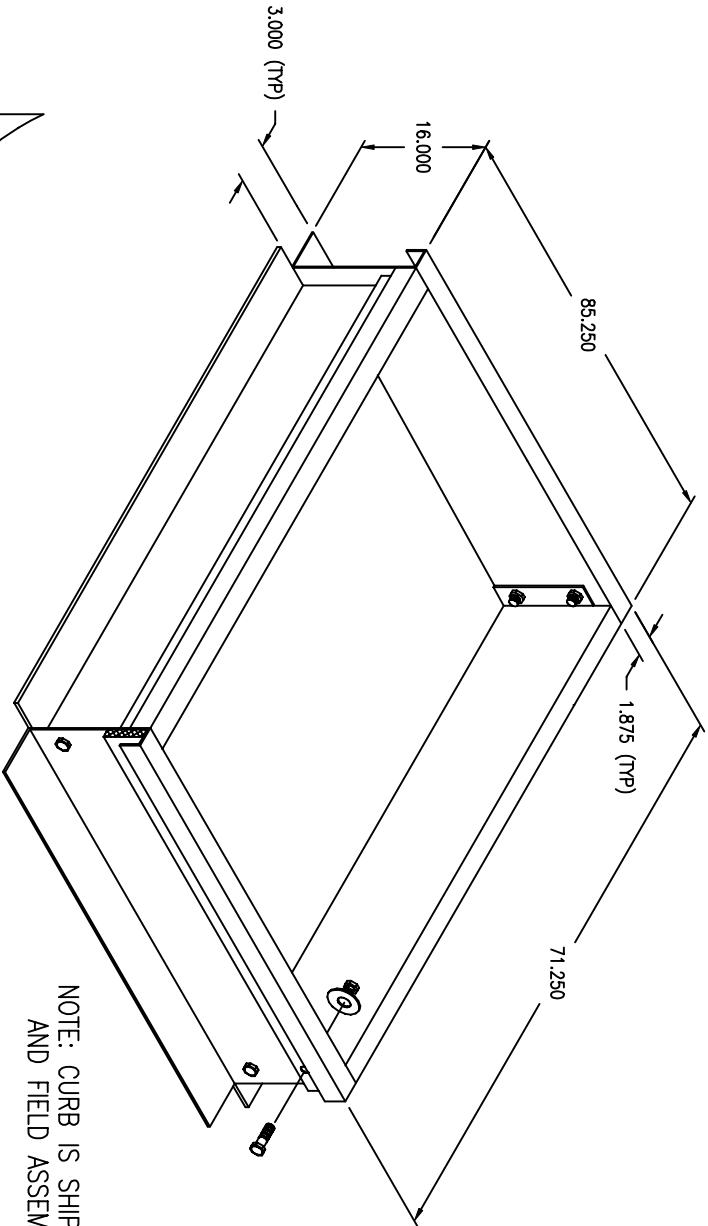

ASSY, CURB 16"
 AirRite TT Series
 Model 218
 CURB UNDER BLOWER/BURNER/FILTER SECTION

NOTE: CURB IS SHIPPED IN PIECES
 AND FIELD ASSEMBLY IS REQ'D

PRELIMINARY

NOTE:
 1.) DRAWING IS NOT TO SCALE.

Weather-Rite Inc.