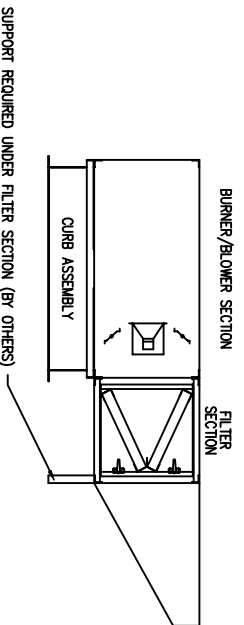

ASSY, CURB 24"
 AirRite TT Series
 Model 218
 CURB UNDER BLOWER/BURNER SECTION

NOTE: CURB IS SHIPPED IN PIECES
 AND FIELD ASSEMBLY IS REQ'D

NOTE:
 1.) DRAWING IS NOT TO SCALE.

PRELIMINARY

Weather-Rite Inc.