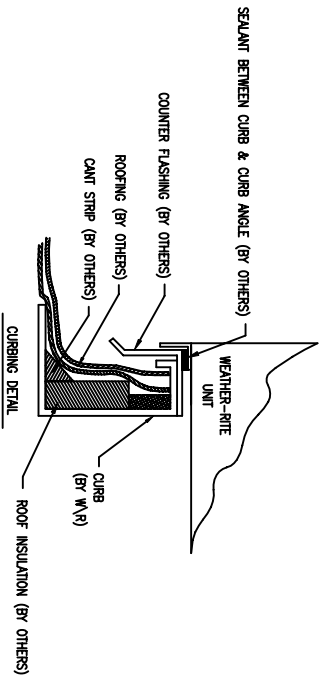

ASSY, CURB 24"
 AirRite TT Series
 Model 218
 CURB UNDER BLOWER/BURNER SECTION

NOTE: CURB IS SHIPPED IN PIECES
 AND FIELD ASSEMBLY IS REQ'D

NOTE:
 1.) DRAWING IS NOT TO SCALE.

PRELIMINARY

Weather-Rite Inc.