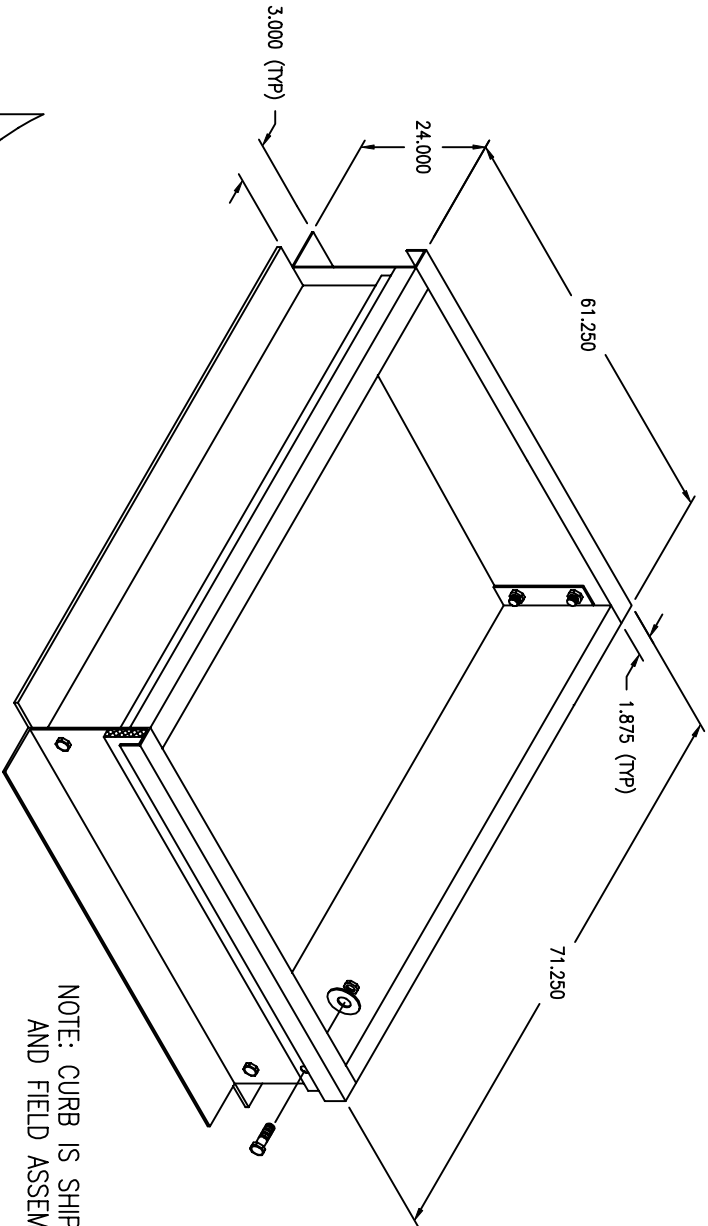

ASSY, CURB 24"
 AirRite TT Series
 Model 218
 CURB UNDER BLOWER/BURNER SECTION

NOTE: CURB IS SHIPPED IN PIECES
 AND FIELD ASSEMBLY IS REQ'D

NOTE:
 1.) DRAWING IS NOT TO SCALE.

PRELIMINARY

Weather-Rite Inc.