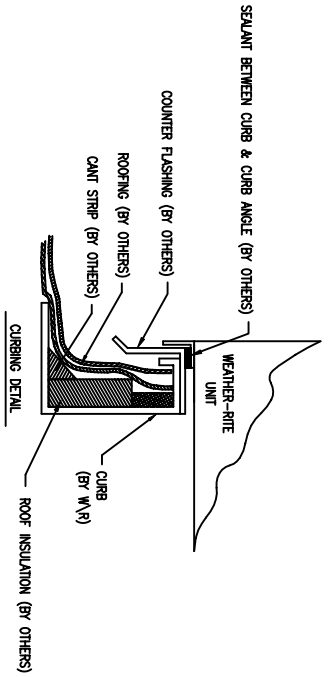

ASSY, CURB 24"
 AirRite TT Series
 Model 218
 CURB UNDER BLOWER/BURNER/FILTER SECTION

NOTE: CURB IS SHIPPED IN PIECES
 AND FIELD ASSEMBLY IS REQ'D

NOTE:
 1.) DRAWING IS NOT TO SCALE.

PRELIMINARY

Montgomery INC.