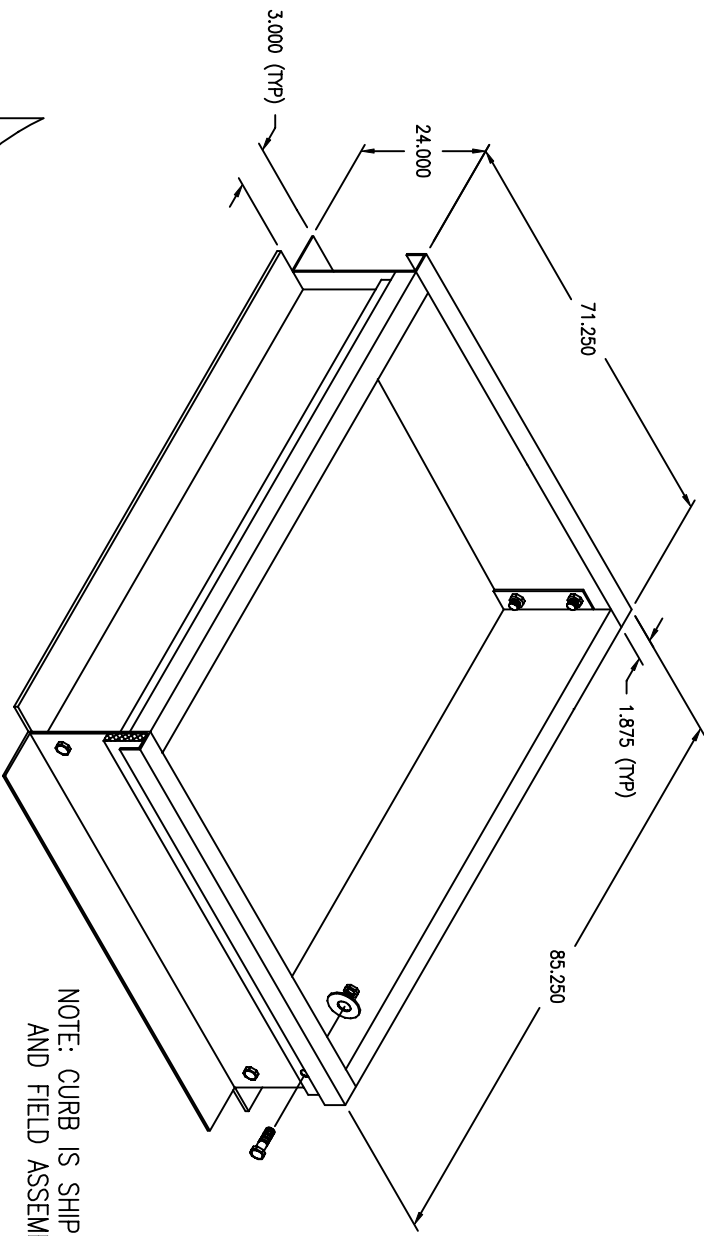

ASSY, CURB 24"
 AirRite TT Series
 Model 218
 CURB UNDER BLOWER/BURNER/FILTER SECTION

NOTE: CURB IS SHIPPED IN PIECES
 AND FIELD ASSEMBLY IS REQ'D

NOTE:
 1.) DRAWING IS NOT TO SCALE.

PRELIMINARY

Montgomery INC.