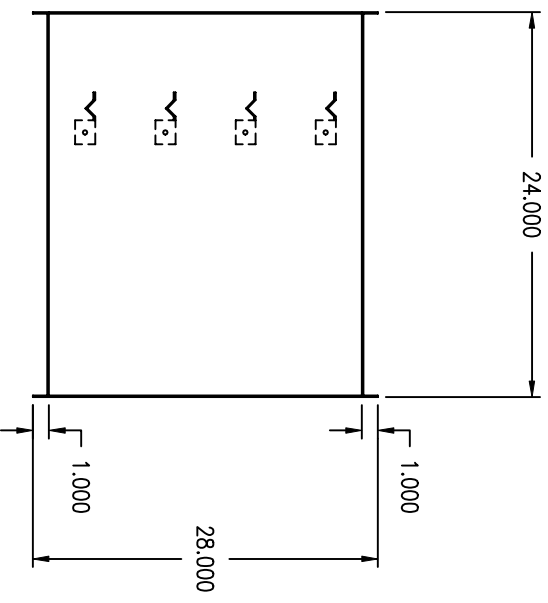

ASSY, DBL DEFLECTION LOUVER  
AirRite TT Series  
Model 218

NOTE:  
1.) DRAWING IS NOT TO SCALE.

PRELIMINARY

*Weather-Rite Inc.*