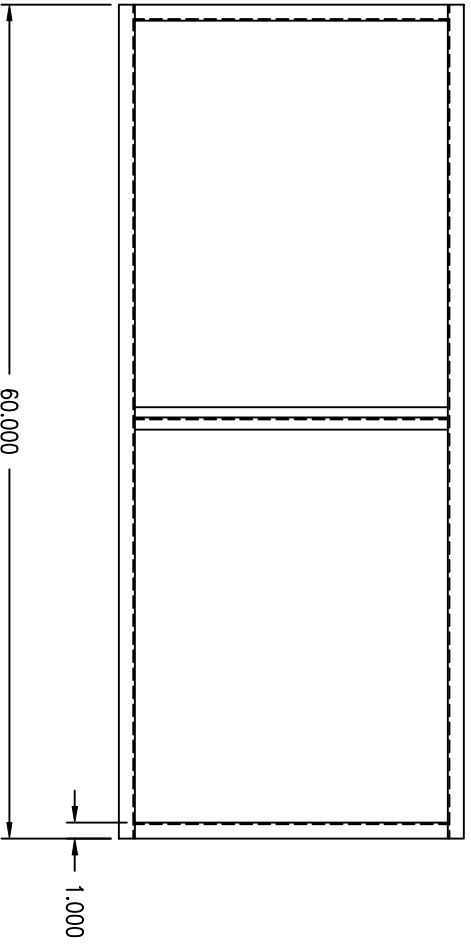

ASSY, DBL DEFLECTION LOUVER  
AirRite TT Series  
Model 218

NOTE:  
1.) DRAWING IS NOT TO SCALE.

PRELIMINARY

*Weather-Rite Inc.*