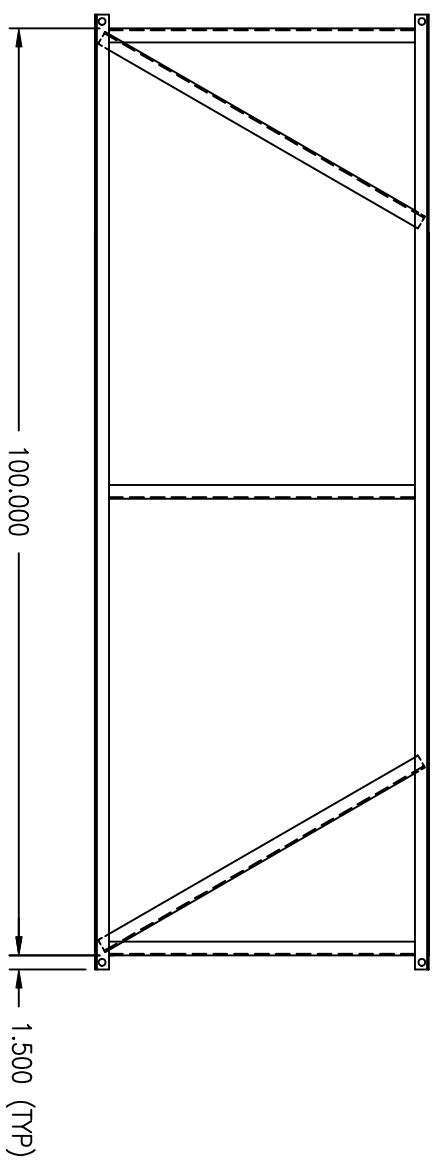

ASSY, MOUNTING STAND 36" HIGH
AirRite TT Series
Model 221

PRELIMINARY

NOTE:
1.) DRAWING IS NOT TO SCALE.

Wenther-TT Inc.