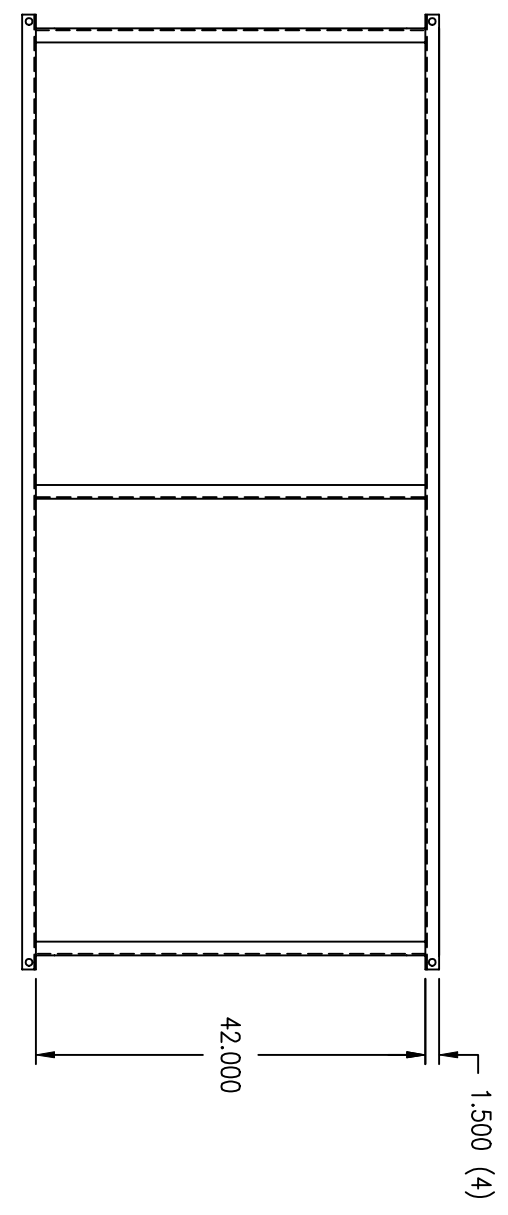

ASSY, MOUNTING STAND 36" HIGH
AirRite TT Series
Model 221

PRELIMINARY

NOTE:
1.) DRAWING IS NOT TO SCALE.

Wenther-TT Inc.