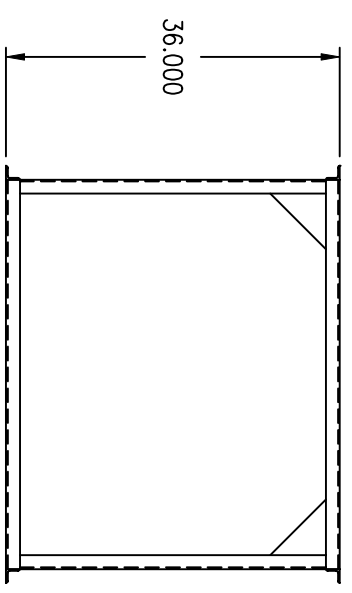

ASSY, MOUNTING STAND 36" HIGH
AirRite TT Series
Model 221

PRELIMINARY

NOTE:
1.) DRAWING IS NOT TO SCALE.

Wenther-TT Inc.