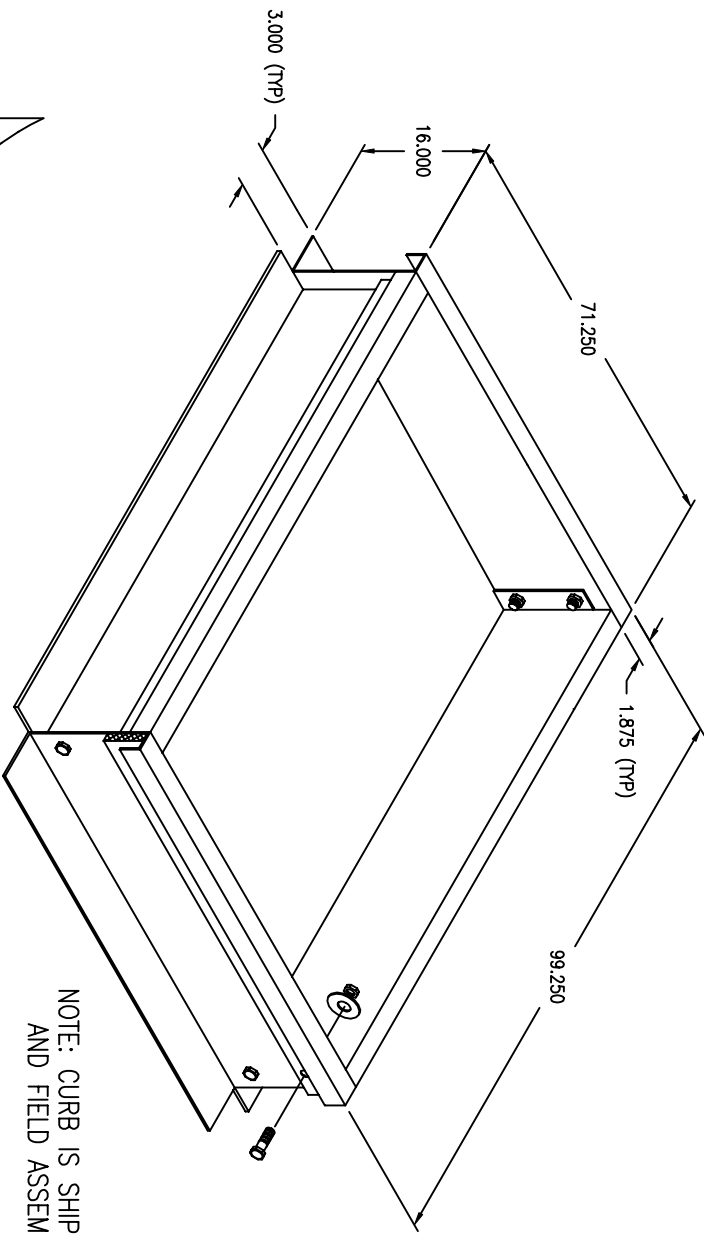

ASSY, CURB 16"
 AirRite TT Series
 Model 221
 CURB UNDER BLOWER/BURNER SECTION

NOTE: CURB IS SHIPPED IN PIECES
 AND FIELD ASSEMBLY IS REQ'D

NOTE:
 1.) DRAWING IS NOT TO SCALE.

PRELIMINARY

Weather-Rite Inc.