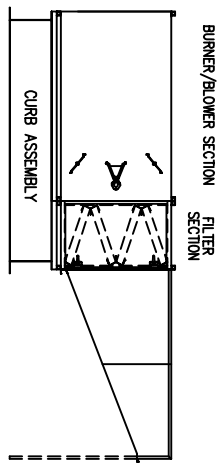

ASSY, CURB 16"
 AirRite TT Series
 Model 221
 CURB UNDER BLOWER/BURNER/FILTER SECTION

NOTE: CURB IS SHIPPED IN PIECES
 AND FIELD ASSEMBLY IS REQ'D

NOTE:
 1.) DRAWING IS NOT TO SCALE.

PRELIMINARY

Montrose-TT Inc.