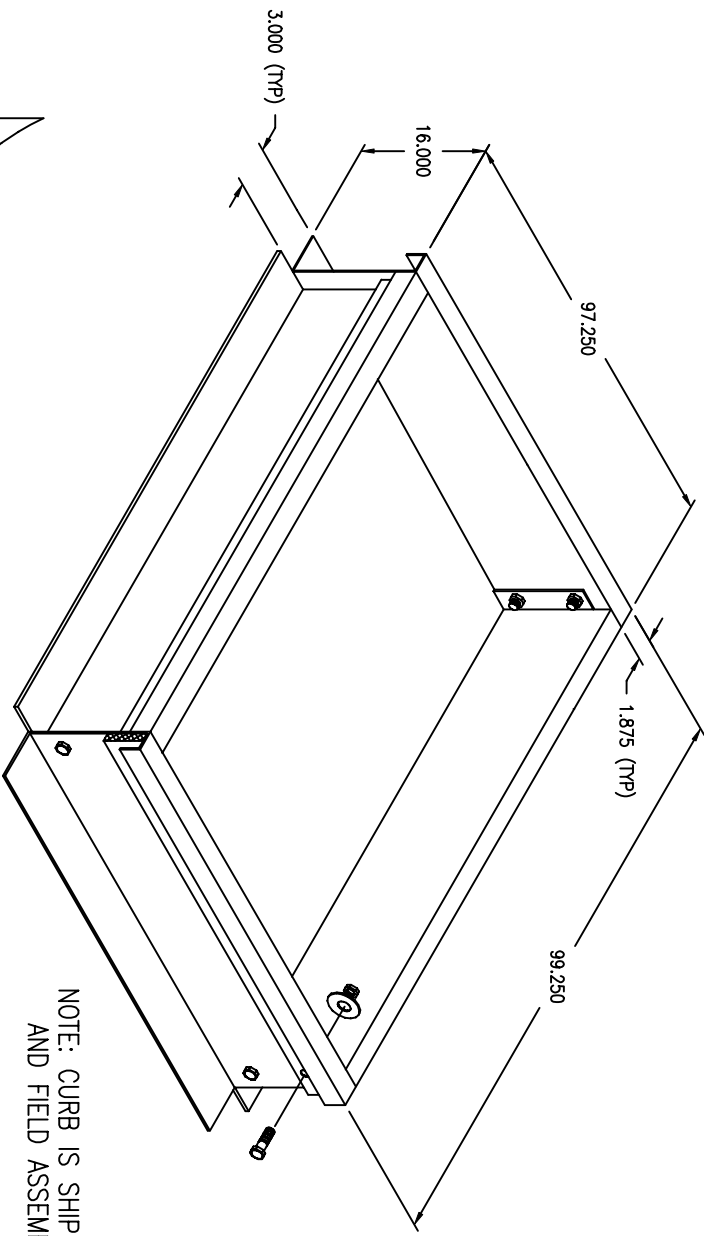

ASSY, CURB 16"
 AirRite TT Series
 Model 221
 CURB UNDER BLOWER/BURNER/FILTER SECTION

NOTE: CURB IS SHIPPED IN PIECES
 AND FIELD ASSEMBLY IS REQ'D

NOTE:
 1.) DRAWING IS NOT TO SCALE.

PRELIMINARY

Montrose-TT Inc.