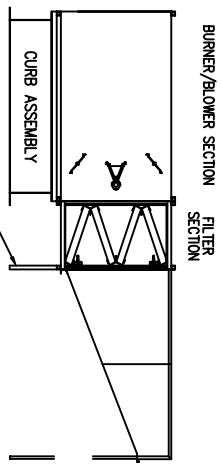

ASSY, CURB 24"
 AirRite TT Series
 Model 221
 CURB UNDER BLOWER/BURNER SECTION

NOTE: CURB IS SHIPPED IN PIECES
 AND FIELD ASSEMBLY IS REQ'D

NOTE:
 1.) DRAWING IS NOT TO SCALE.

PRELIMINARY