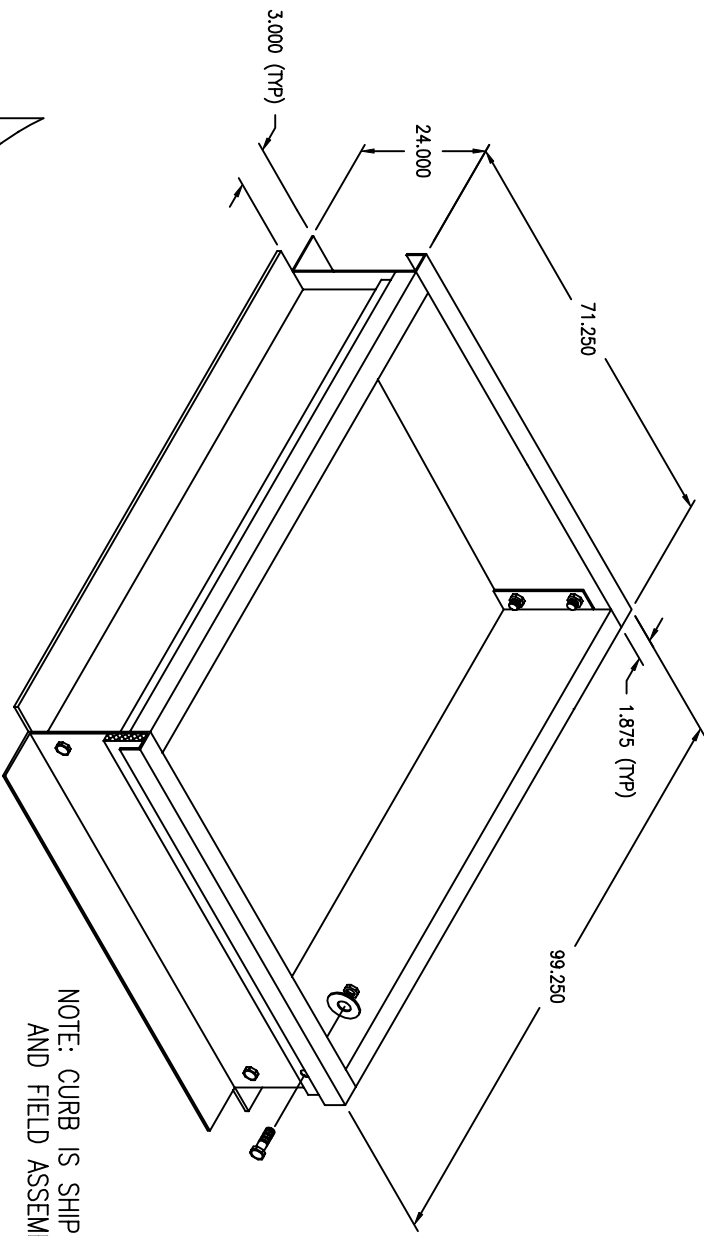

ASSY, CURB 24"
 AirRite TT Series
 Model 221
 CURB UNDER BLOWER/BURNER SECTION

NOTE: CURB IS SHIPPED IN PIECES
 AND FIELD ASSEMBLY IS REQ'D

NOTE:
 1.) DRAWING IS NOT TO SCALE.

PRELIMINARY