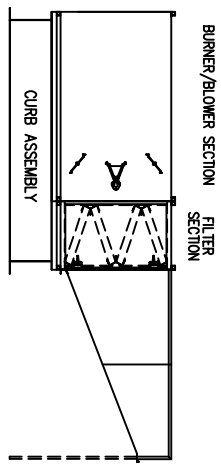

ASSY, CURB 24"
 AirRite TT Series
 Model 221
 CURB UNDER BLOWER/BURNER/FILTER SECTION

NOTE: CURB IS SHIPPED IN PIECES
 AND FIELD ASSEMBLY IS REQ'D

NOTE:
 1.) DRAWING IS NOT TO SCALE.

PRELIMINARY

Weather-Rite Inc.