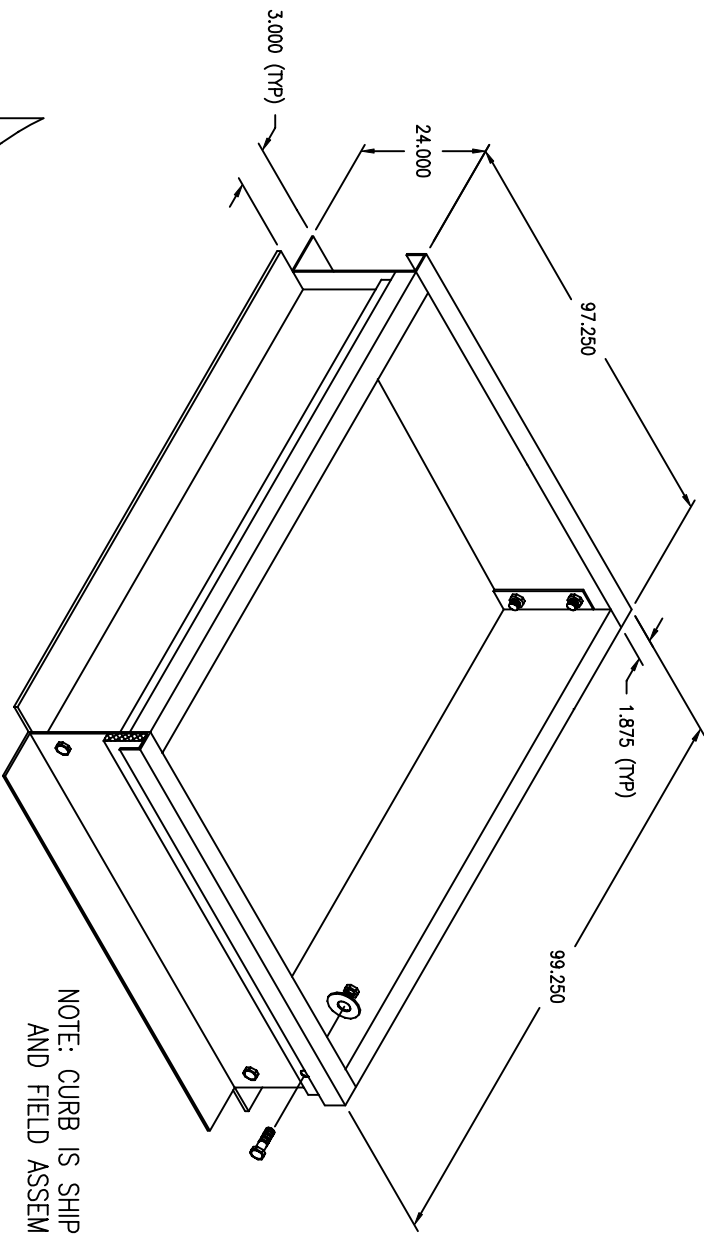

ASSY, CURB 24"
 AirRite TT Series
 Model 221
 CURB UNDER BLOWER/BURNER/FILTER SECTION

NOTE: CURB IS SHIPPED IN PIECES
 AND FIELD ASSEMBLY IS REQ'D

NOTE:
 1.) DRAWING IS NOT TO SCALE.

PRELIMINARY

Weather-Rite Inc.