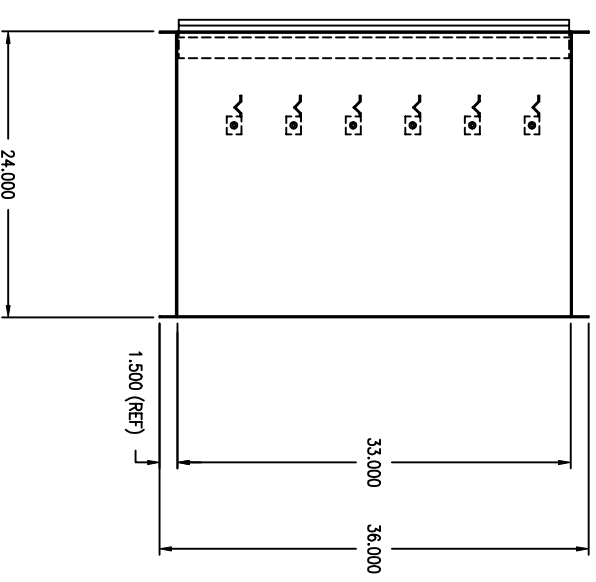

ASSY, DBL DEFLECTION LOUVER
 AirRite TT Series
 Model 221

NOTE:
 1.) DRAWING IS NOT TO SCALE.

PRELIMINARY

Weather-Right Inc.