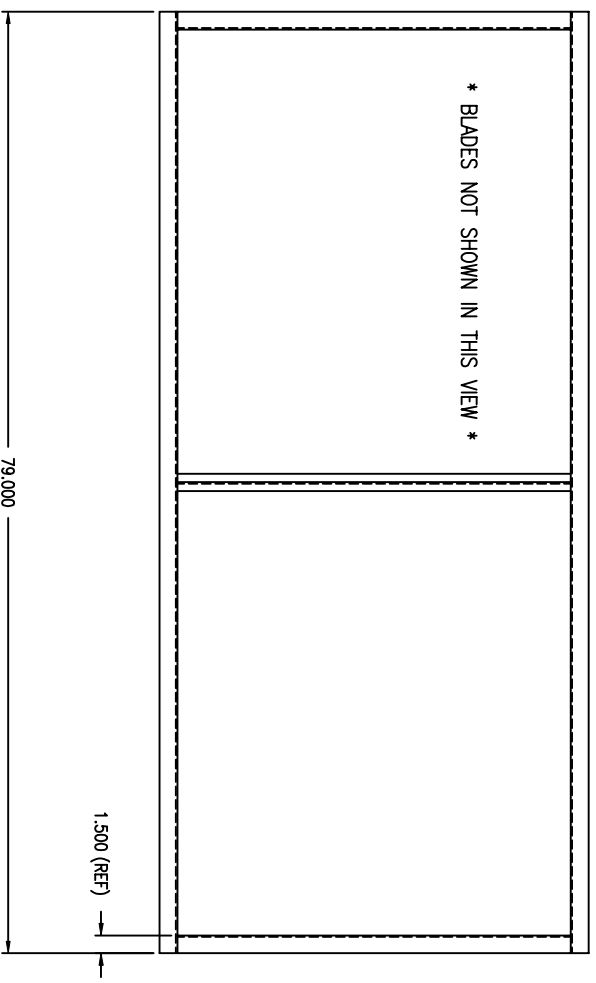

ASSY, DBL DEFLECTION LOUVER
 AirRite TT Series
 Model 221

NOTE:
 1.) DRAWING IS NOT TO SCALE.

PRELIMINARY

Weather-Right Inc.