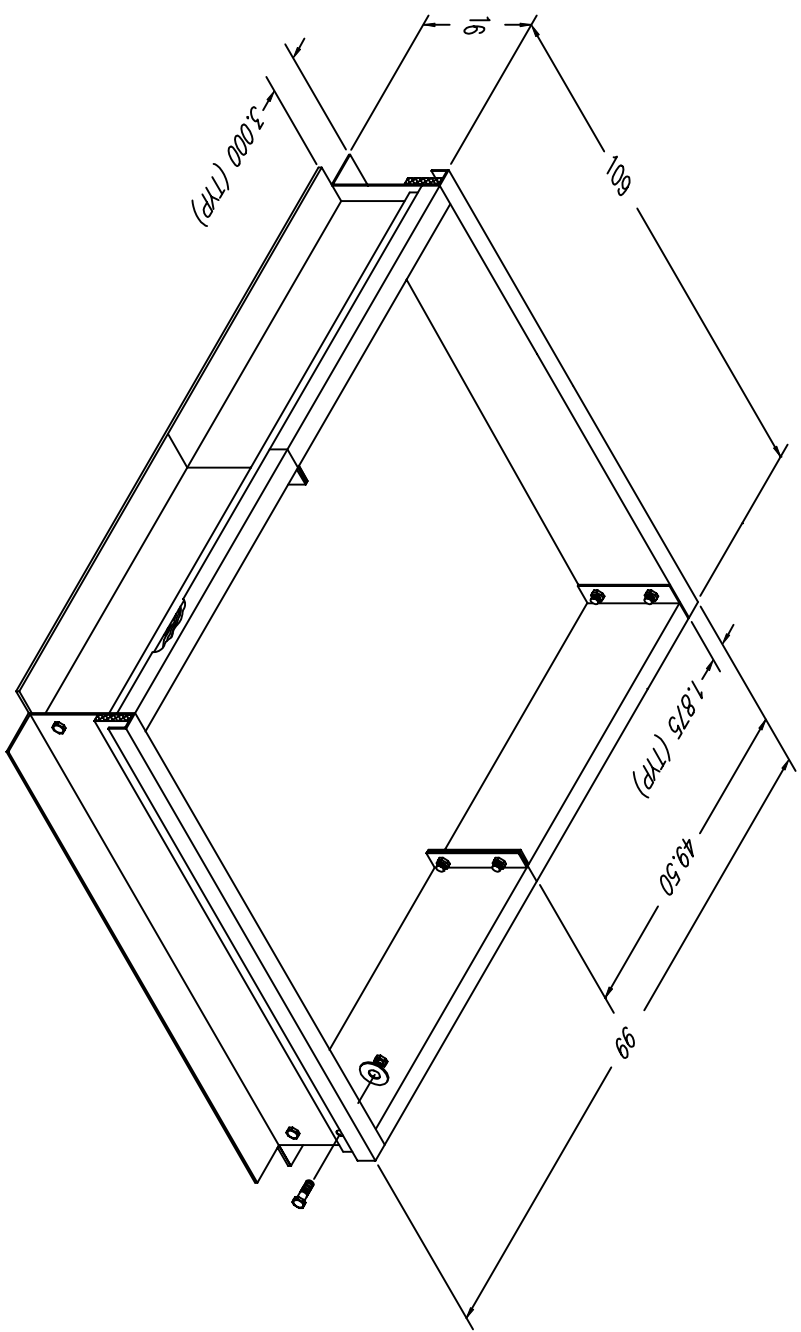

NOTE: CURB IS SHIPPED IN PIECES AND ASSEMBLY IS REQUIRED.
 IF CURB IS SUPPLIED FOR BURNER/BLOWER ONLY, FILTER SECTION
 MUST BE FIELD SUPPORTED.

ASSY, CURB 16"
 AirRite TT Series
 Model 224
 CURB UNDER BLOWER/BURNER SECTION

NOTE:
 1.) DRAWING IS NOT TO SCALE.

PRELIMINARY

Montgomery IR.