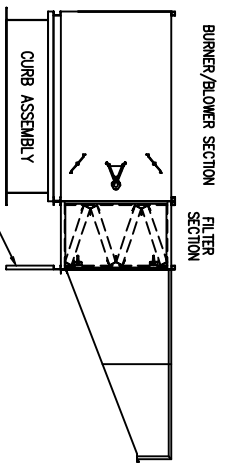

NOTE: CURB IS SHIPPED IN PIECES AND ASSEMBLY IS REQUIRED.
 IF CURB IS SUPPLIED FOR BURNER/BLOWER ONLY, FILTER SECTION
 MUST BE FIELD SUPPORTED.

ASSY, CURB 16"
 AirRite TT Series
 Model 224
 CURB UNDER BLOWER/BURNER SECTION

NOTE:
 1.) DRAWING IS NOT TO SCALE.

PRELIMINARY

Montgomery IR.