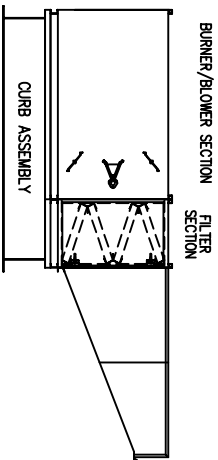

NOTE: CURB IS SHIPPED IN PIECES AND ASSEMBLY IS REQUIRED.

ASSY, CURB 16"  
AirRite TT Series  
Model 224  
CURB UNDER BLOWER/BURNER/FILTER SECTION

PRELIMINARY

NOTE:  
1.) DRAWING IS NOT TO SCALE.

*Weather-Rite Inc.*