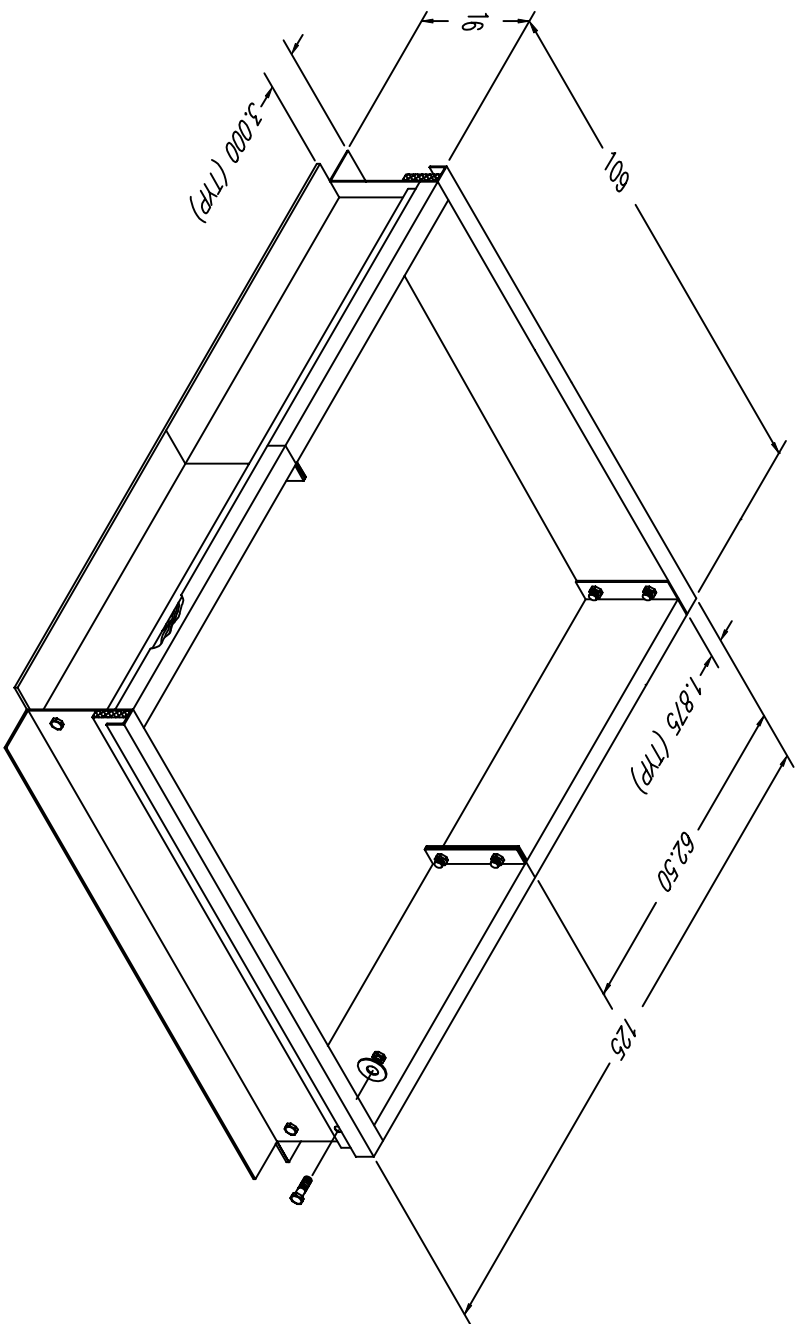

NOTE: CURB IS SHIPPED IN PIECES AND ASSEMBLY IS REQUIRED.

ASSY, CURB 16"  
AirRite TT Series  
Model 224  
CURB UNDER BLOWER/BURNER/FILTER SECTION

PRELIMINARY

NOTE:  
1.) DRAWING IS NOT TO SCALE.

*Weather-Rite Inc.*