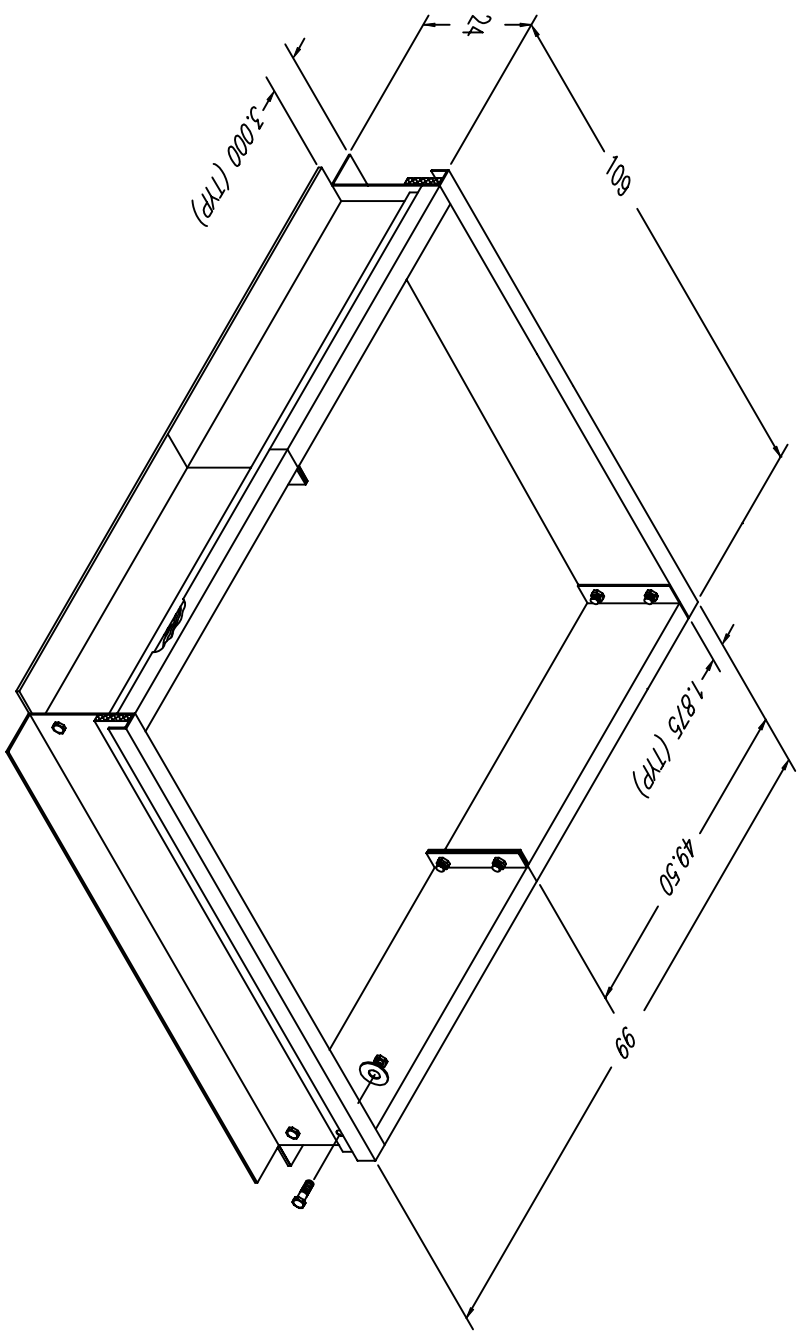

NOTE: CURB IS SHIPPED IN PIECES AND ASSEMBLY IS REQUIRED.
 IF CURB IS SUPPLIED FOR BURNER/BLOWER ONLY, FILTER SECTION
 MUST BE FIELD SUPPORTED.

ASSY, CURB 24"
 AirRite TT Series
 Model 224
 CURB UNDER BLOWER/BURNER SECTION

NOTE:
 1.) DRAWING IS NOT TO SCALE.

PRELIMINARY

Montrose-TRC