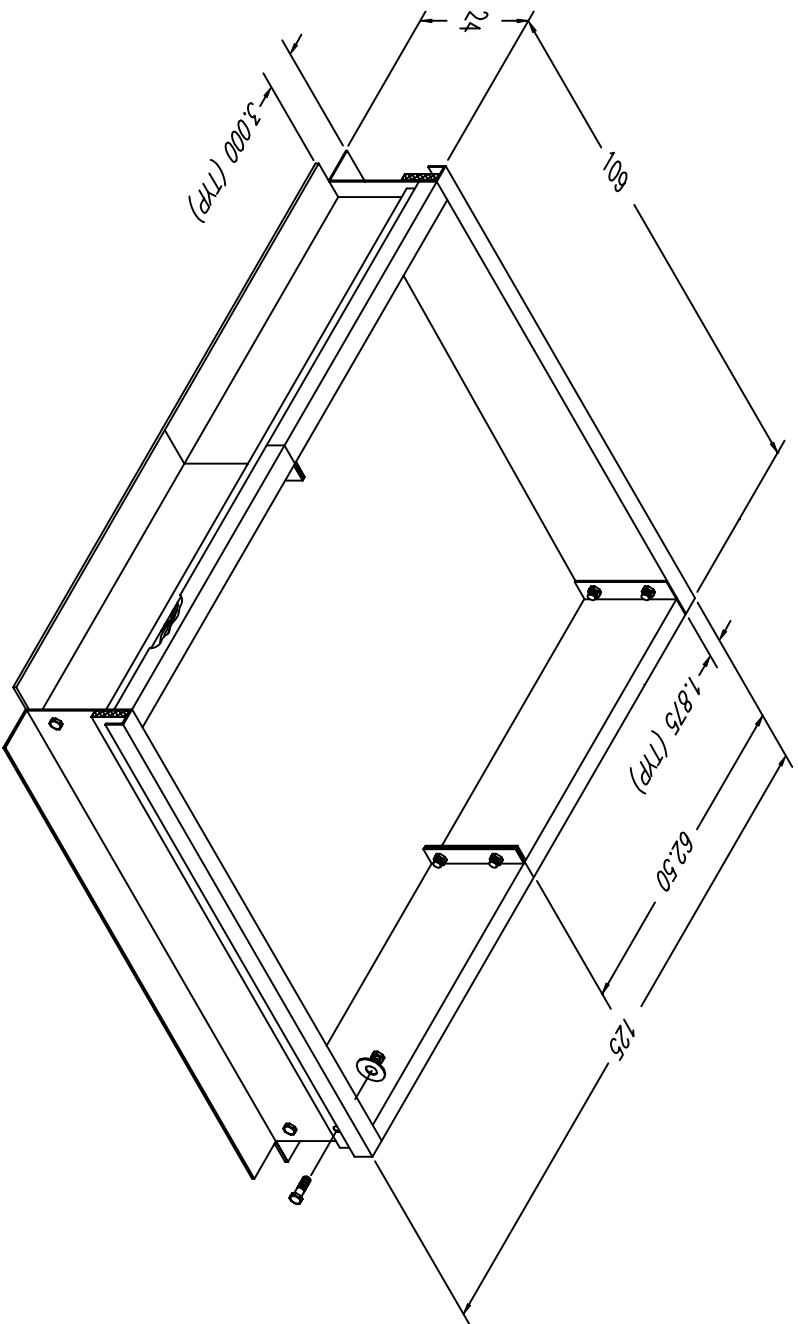

NOTE: CURB IS SHIPPED IN PIECES AND ASSEMBLY IS REQUIRED.

ASSY, CURB 24"  
AirRite TT Series  
Model 224  
CURB UNDER BLOWER/BURNER/FILTER SECTION

PRELIMINARY

NOTE:  
1.) DRAWING IS NOT TO SCALE.

*Montgomery-TT Inc.*