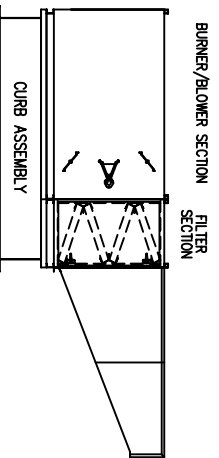

NOTE: CURB IS SHIPPED IN PIECES AND ASSEMBLY IS REQUIRED.

ASSY, CURB 24"  
AirRite TT Series  
Model 224  
CURB UNDER BLOWER/BURNER/FILTER SECTION

PRELIMINARY

NOTE:  
1.) DRAWING IS NOT TO SCALE.

*Montgomery-TT Inc.*