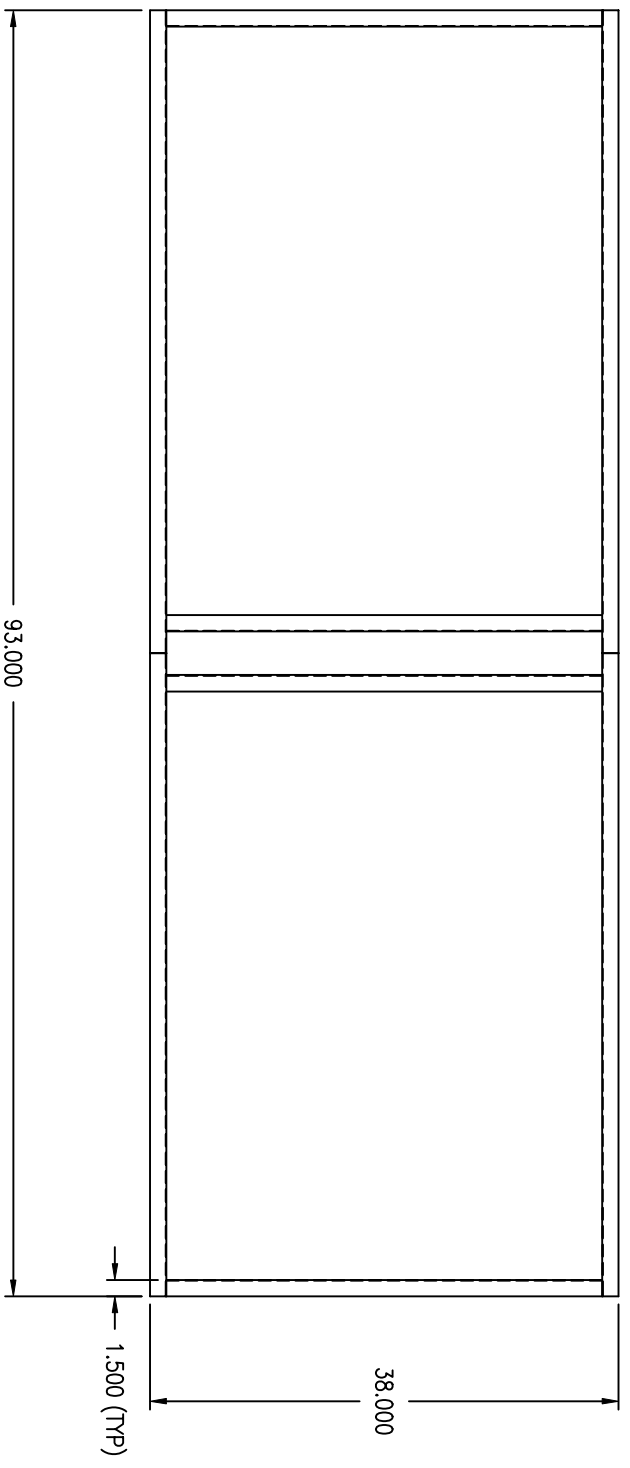

ASSY, DBL DEFLECTION LOUVER
AirRite TT Series
Model 224

NOTE:
1.) DRAWING IS NOT TO SCALE.

PRELIMINARY

Weather-Right Inc.