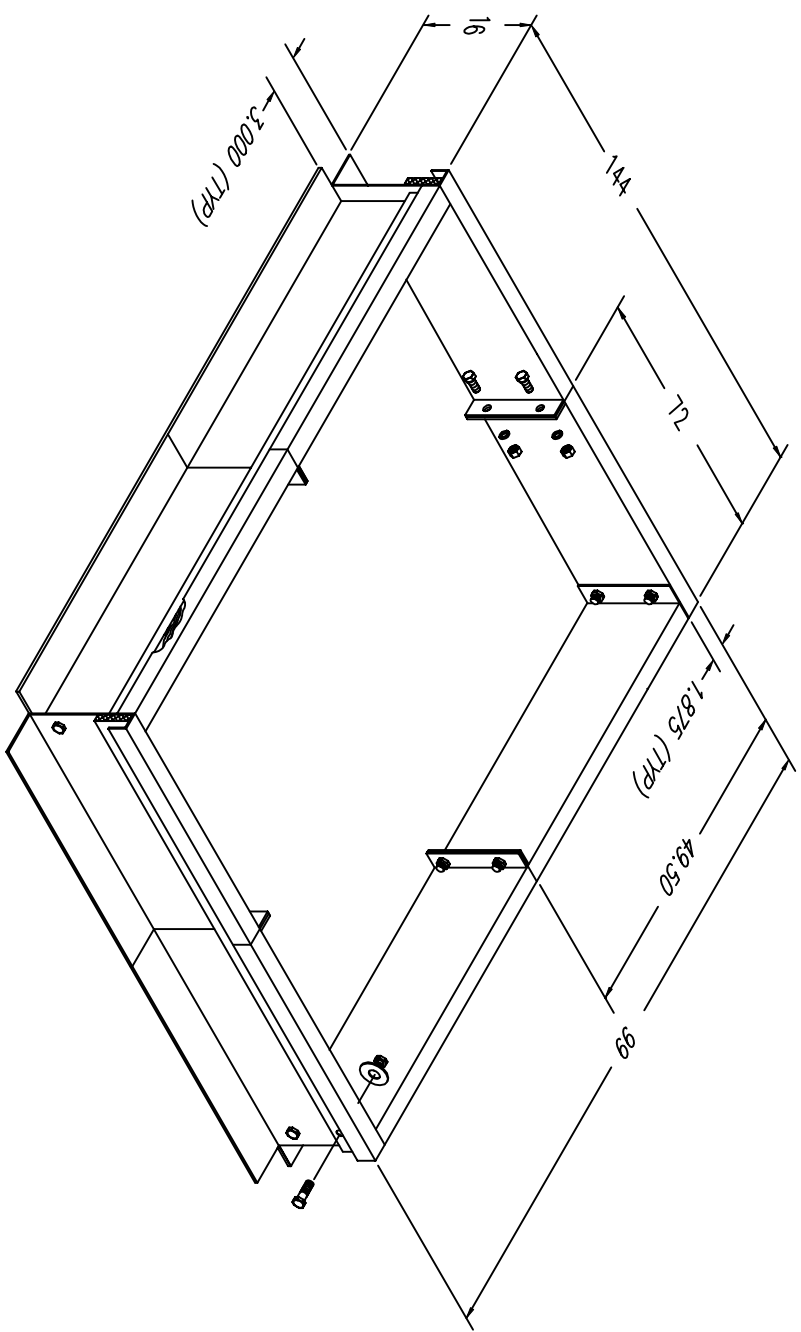

NOTE: CURB IS SHIPPED IN PIECES AND ASSEMBLY IS REQUIRED.  
 IF CURB IS SUPPLIED FOR BURNER/BLOWER ONLY, FILTER SECTION  
 MUST BE FIELD SUPPORTED.

ASSY, CURB 16"  
 AirRite TT Series  
 Model 230  
 CURB UNDER BLOWER/BURNER SECTION

NOTE:  
 1.) DRAWING IS NOT TO SCALE.

PRELIMINARY

*Weather-Rite Inc.*