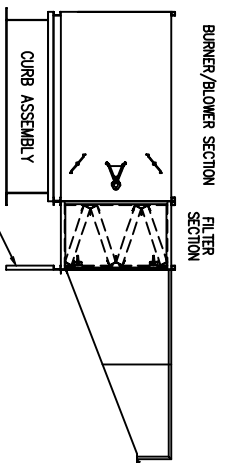

NOTE: CURB IS SHIPPED IN PIECES AND ASSEMBLY IS REQUIRED.  
 IF CURB IS SUPPLIED FOR BURNER/BLOWER ONLY, FILTER SECTION  
 MUST BE FIELD SUPPORTED.

ASSY, CURB 16"  
 AirRite TT Series  
 Model 230  
 CURB UNDER BLOWER/BURNER SECTION

NOTE:  
 1.) DRAWING IS NOT TO SCALE.

PRELIMINARY

*Weather-Rite Inc.*