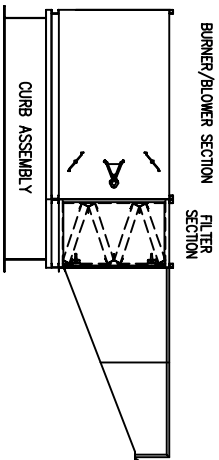

NOTE: CURB IS SHIPPED IN PIECES AND ASSEMBLY IS REQUIRED.

ASSY, CURB 16"
AirRite TT Series
Model 230
CURB UNDER BLOWER/BURNER/FILTER SECTION

PRELIMINARY

NOTE:
1.) DRAWING IS NOT TO SCALE.

Weather-Rite Inc.