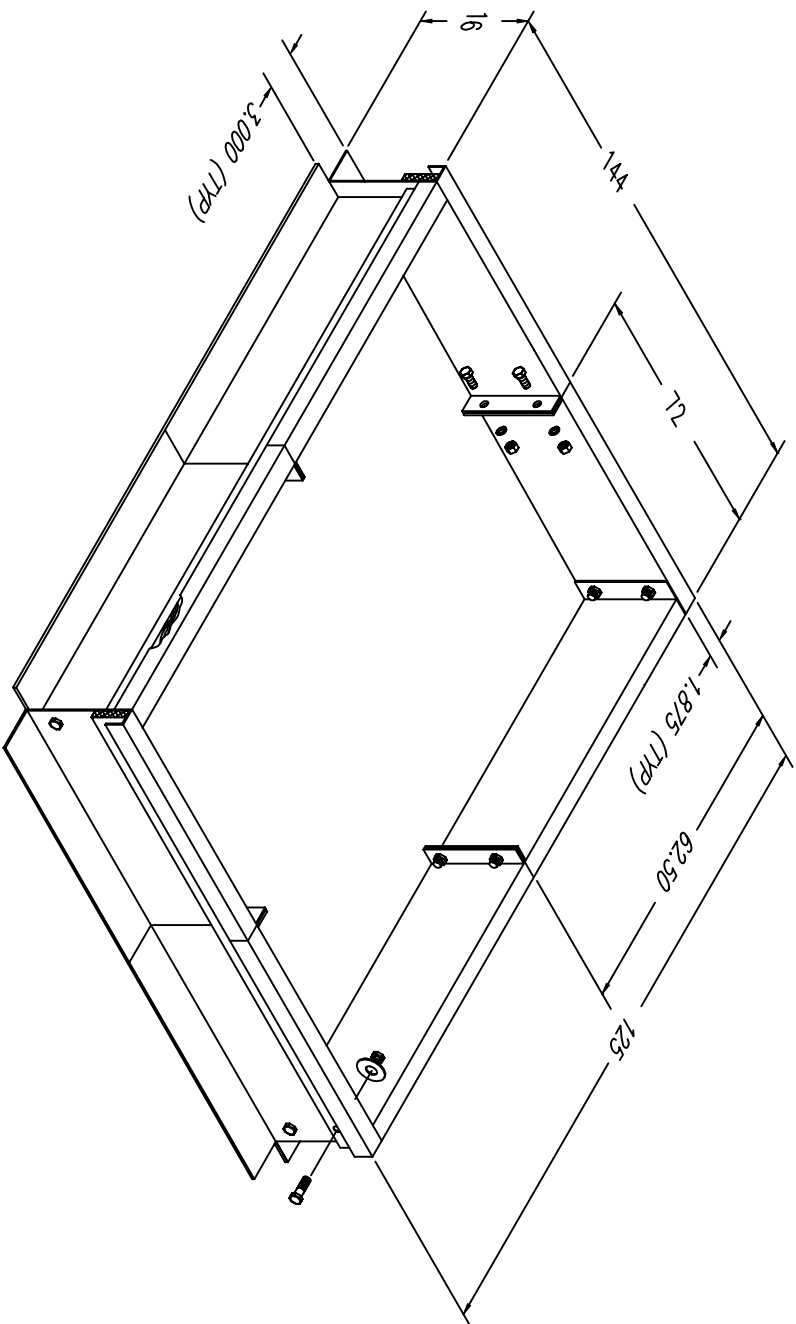

NOTE: CURB IS SHIPPED IN PIECES AND ASSEMBLY IS REQUIRED.

ASSY, CURB 16"
AirRite TT Series
Model 230
CURB UNDER BLOWER/BURNER/FILTER SECTION

PRELIMINARY

NOTE:
1.) DRAWING IS NOT TO SCALE.

Weather-Rite Inc.