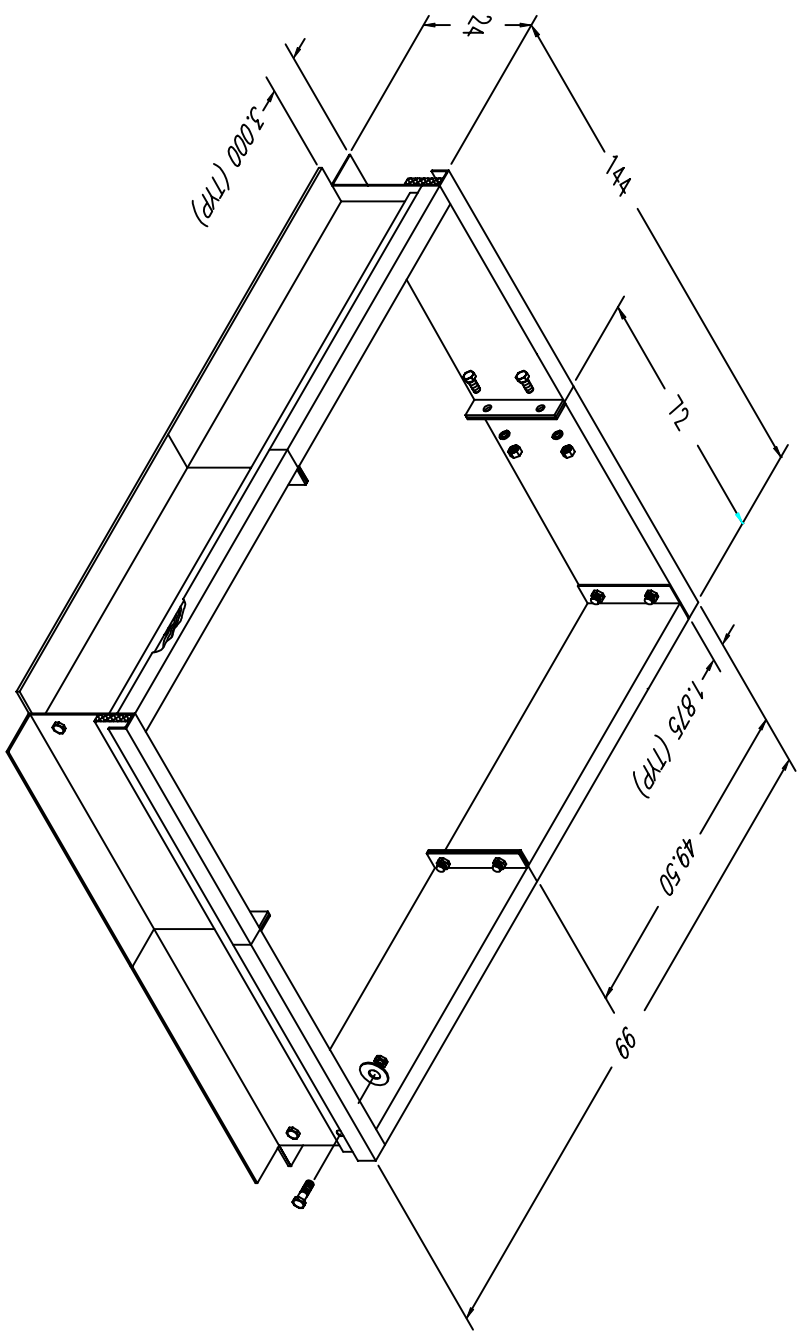

NOTE: CURB IS SHIPPED IN PIECES AND ASSEMBLY IS REQUIRED.
 IF CURB IS SUPPLIED FOR BURNER/BLOWER ONLY, FILTER SECTION
 MUST BE FIELD SUPPORTED.

ASSY, CURB 24"
 AirRite TT Series
 Model 230
 CURB UNDER BLOWER/BURNER SECTION

NOTE:
 1.) DRAWING IS NOT TO SCALE.

PRELIMINARY

Weather-Rite Inc.