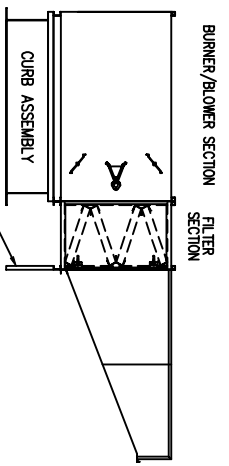

NOTE: CURB IS SHIPPED IN PIECES AND ASSEMBLY IS REQUIRED.
 IF CURB IS SUPPLIED FOR BURNER/BLOWER ONLY, FILTER SECTION
 MUST BE FIELD SUPPORTED.

ASSY, CURB 24"
 AirRite TT Series
 Model 230
 CURB UNDER BLOWER/BURNER SECTION

NOTE:
 1.) DRAWING IS NOT TO SCALE.

PRELIMINARY

Weather-Rite Inc.