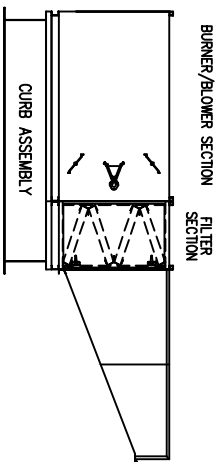

NOTE: CURB IS SHIPPED IN PIECES AND ASSEMBLY IS REQUIRED.

ASSY, CURB 24"
AirRite TT Series
Model 230
CURB UNDER BLOWER/BURNER/FILTER SECTION

PRELIMINARY

NOTE:
1.) DRAWING IS NOT TO SCALE.

Weather-Rite Inc.