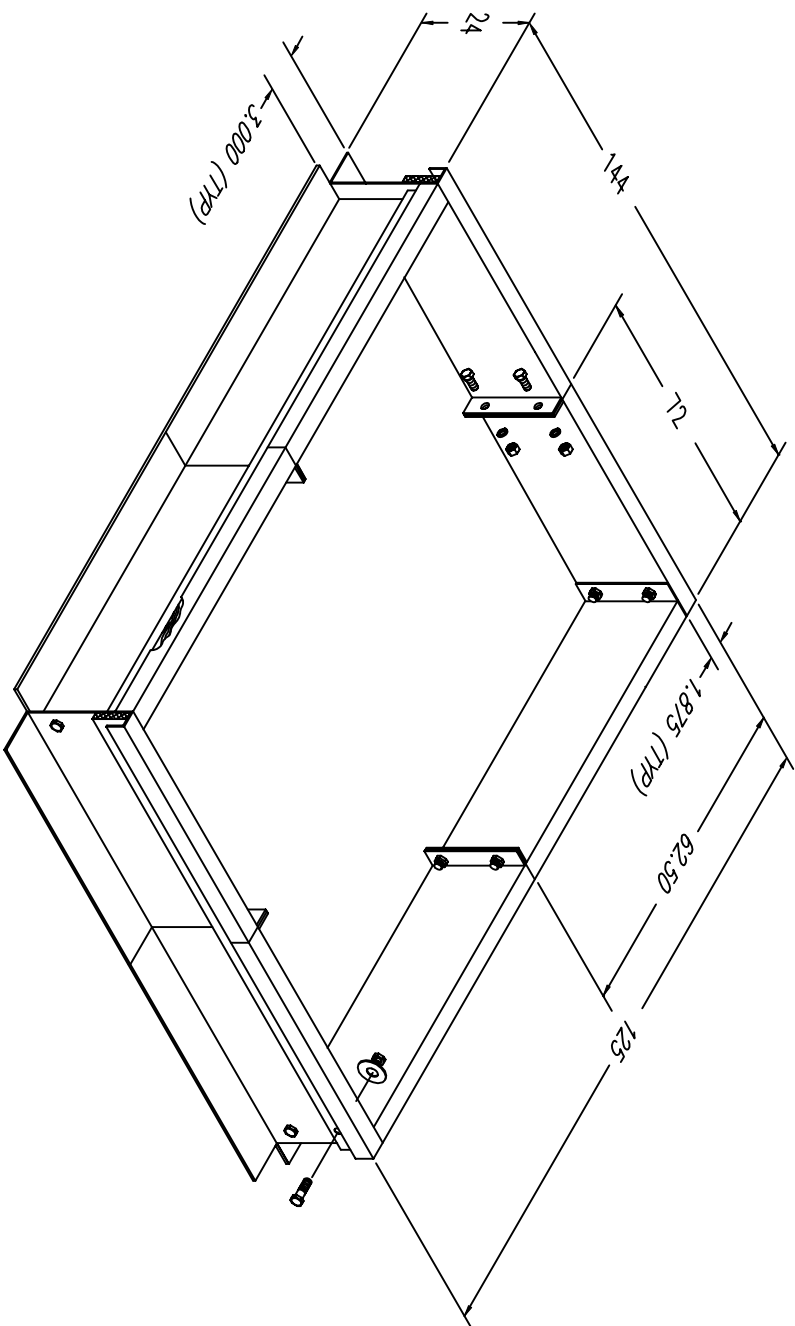

NOTE: CURB IS SHIPPED IN PIECES AND ASSEMBLY IS REQUIRED.

ASSY, CURB 24"
AirRite TT Series
Model 230
CURB UNDER BLOWER/BURNER/FILTER SECTION

PRELIMINARY

NOTE:
1.) DRAWING IS NOT TO SCALE.

Weather-Rite Inc.