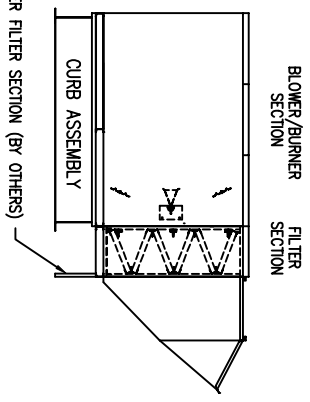

NOTE: CURB IS SHIPPED IN PIECES AND ASSEMBLY IS REQUIRED.
 IF CURB IS SUPPLIED FOR BURNER/BLOWER ONLY, FILTER SECTION
 MUST BE FIELD SUPPORTED.

ASSY, CURB 16"
 AirRite TT Series
 Model 233
 CURB UNDER BLOWER/BURNER SECTION

SUPPORT REQUIRED UNDER FILTER SECTION (BY OTHERS)

PRELIMINARY

NOTE:
 1.) DRAWING IS NOT TO SCALE.

Montrose-TT Inc.