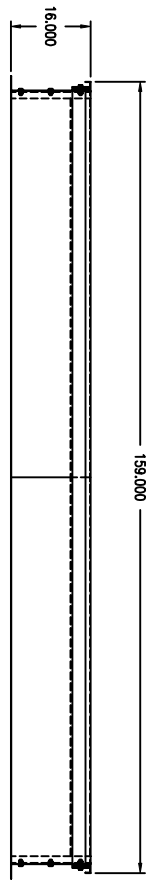

NOTE: CURB IS SHIPPED IN PIECES AND ASSEMBLY IS REQUIRED.
 IF CURB IS SUPPLIED FOR BURNER/BLOWER ONLY, FILTER SECTION
 MUST BE FIELD SUPPORTED.

ASSY, CURB 16"
 AirRite TT Series
 Model 233
 CURB UNDER BLOWER/BURNER SECTION

SUPPORT REQUIRED UNDER FILTER SECTION (BY OTHERS)

PRELIMINARY

NOTE:
 1.) DRAWING IS NOT TO SCALE.

Montrose-TT Inc.