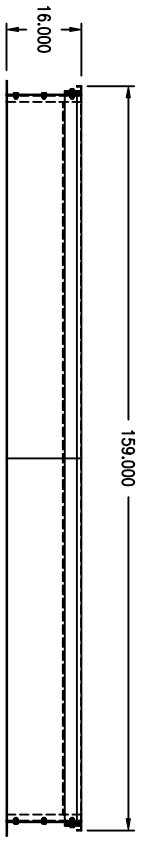

NOTE: CURB IS SHIPPED IN PIECES AND ASSEMBLY IS REQUIRED.  
 IF CURB IS SUPPLIED FOR BURNER/BLOWER ONLY, FILTER SECTION  
 MUST BE FIELD SUPPORTED.

ASSY, CURB 16"  
 AirRite TT Series  
 Model 233  
 CURB UNDER BLOWER/BURNER/FILTER SECTION

NOTE:  
 1.) DRAWING IS NOT TO SCALE.

PRELIMINARY

*Weather-Rite*