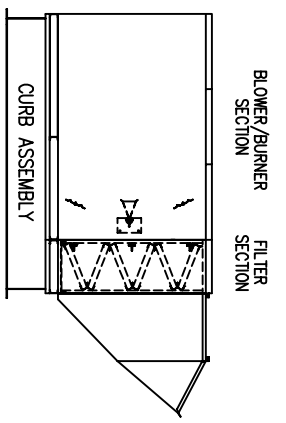

NOTE: CURB IS SHIPPED IN PIECES AND ASSEMBLY IS REQUIRED.  
 IF CURB IS SUPPLIED FOR BURNER/BLOWER ONLY, FILTER SECTION  
 MUST BE FIELD SUPPORTED.

ASSY, CURB 16"  
 AirRite TT Series  
 Model 233  
 CURB UNDER BLOWER/BURNER/FILTER SECTION

NOTE:  
 1.) DRAWING IS NOT TO SCALE.

PRELIMINARY

*Weather-Rite*