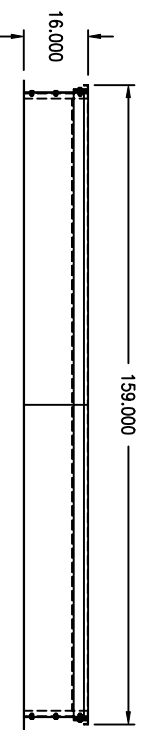

NOTE: CURB IS SHIPPED IN PIECES AND ASSEMBLY IS REQUIRED.
 IF CURB IS SUPPLIED FOR BURNER/BLOWER ONLY, FILTER SECTION
 MUST BE FIELD SUPPORTED.

ASSY, CURB 16"
 AirRite TT Series
 Model 233
 CURB UNDER BLOWER/RECIRC/BURNER/FILTER SECTION

NOTE:
 1.) DRAWING IS NOT TO SCALE.

PRELIMINARY

Wenther-Turner