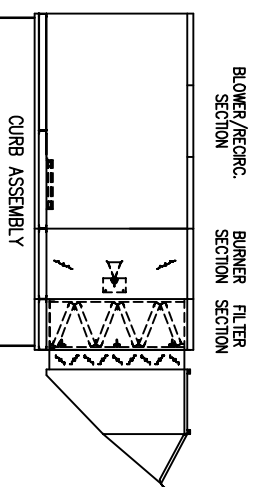

NOTE: CURB IS SHIPPED IN PIECES AND ASSEMBLY IS REQUIRED.
 IF CURB IS SUPPLIED FOR BURNER/BLOWER ONLY, FILTER SECTION
 MUST BE FIELD SUPPORTED.

ASSY, CURB 16"
 AirRite TT Series
 Model 233
 CURB UNDER BLOWER/RECIRC/BURNER/FILTER SECTION

NOTE:
 1.) DRAWING IS NOT TO SCALE.

PRELIMINARY

Wenther-Turner