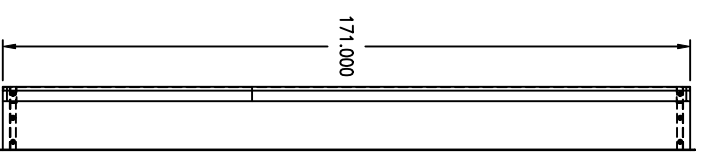

NOTE: CURB IS SHIPPED IN PIECES AND ASSEMBLY IS REQUIRED.
 IF CURB IS SUPPLIED FOR BURNER/BLOWER ONLY, FILTER SECTION
 MUST BE FIELD SUPPORTED.

ASSY, CURB 16"
 AirRite TT Series
 Model 233
 CURB UNDER BLOWER/RECIRC/BURNER/FILTER SECTION

NOTE:
 1.) DRAWING IS NOT TO SCALE.

PRELIMINARY

Wenther-Turner