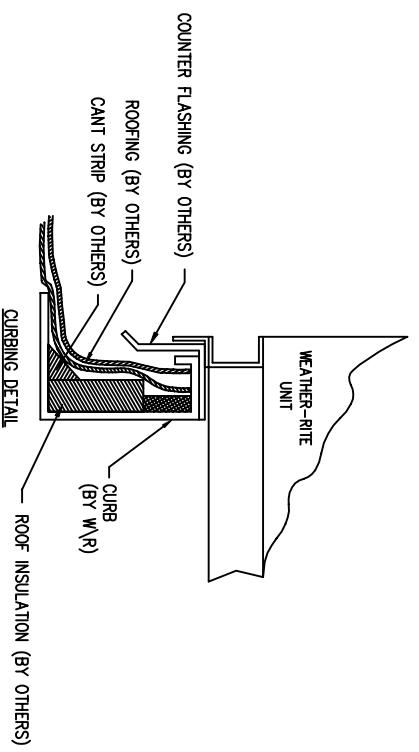

NOTE: CURB IS SHIPPED IN PIECES AND ASSEMBLY IS REQUIRED.
 IF CURB IS SUPPLIED FOR BURNER/BLOWER ONLY, FILTER SECTION
 MUST BE FIELD SUPPORTED.

ASSY, CURB 16"
 AirRite TT Series
 Model 233
 CURB UNDER BLOWER/RECIRC/BURNER/FILTER SECTION

NOTE:
 1.) DRAWING IS NOT TO SCALE.

PRELIMINARY

Wenther-Turner